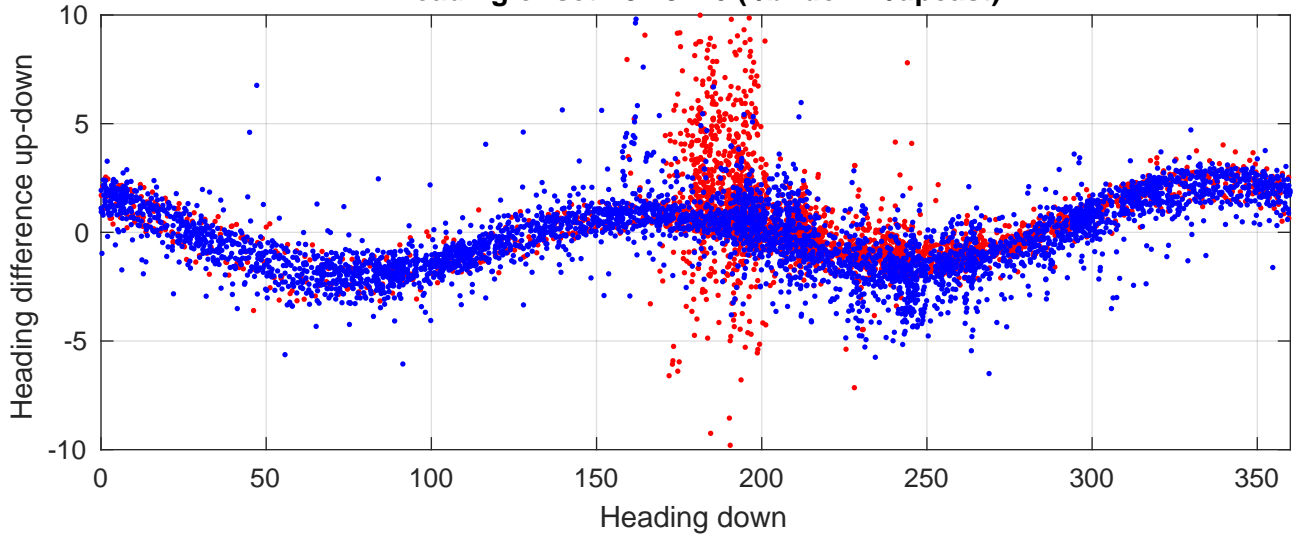

P2E station #1101 (V7) Figure 6

Heading offset : 84.3716 (r/b: down-/upcast)

Pitch offset : -1.0304

Roll offset : -2.0066