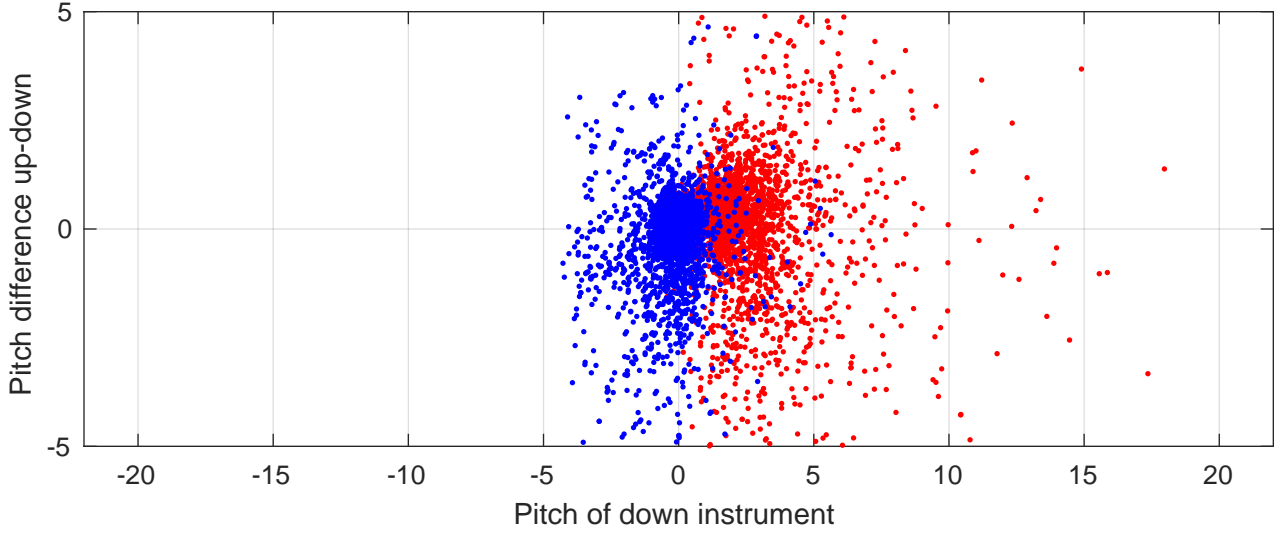

P2E station #1101 (V7) Figure 6

Heading offset : 84.3716 (r/b: down-/upcast)

Pitch offset : -1.0304

Roll offset : -2.0066