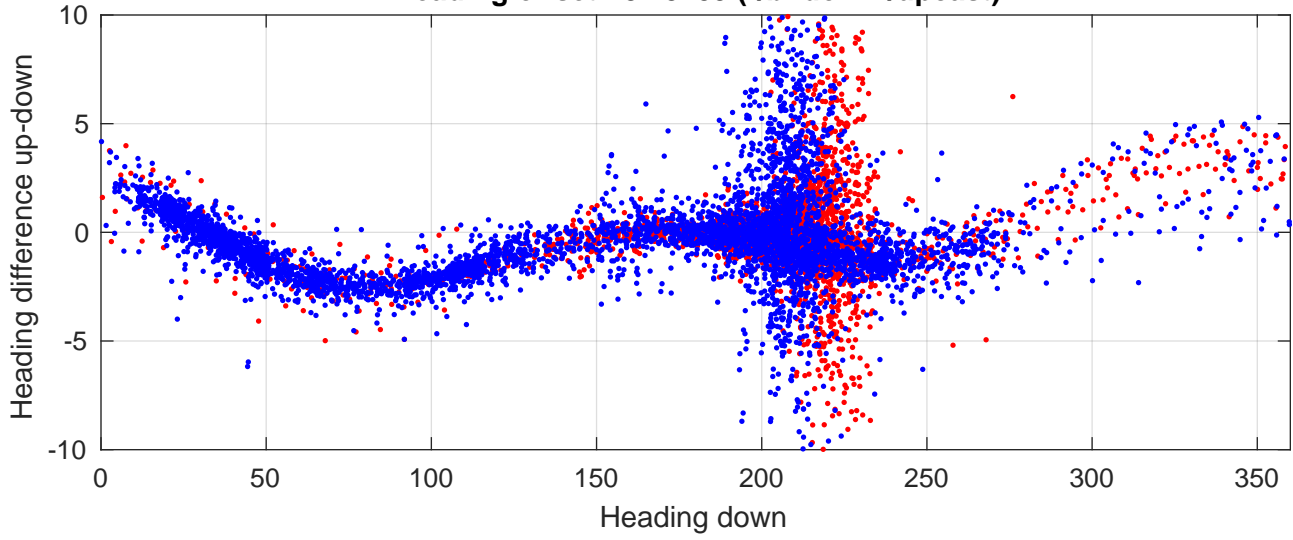

# P2E station #1201 (V7) Figure 6

Heading offset : 84.3159 (r/b: down-/upcast)

Pitch offset : -0.38569

Roll offset : -1.7724