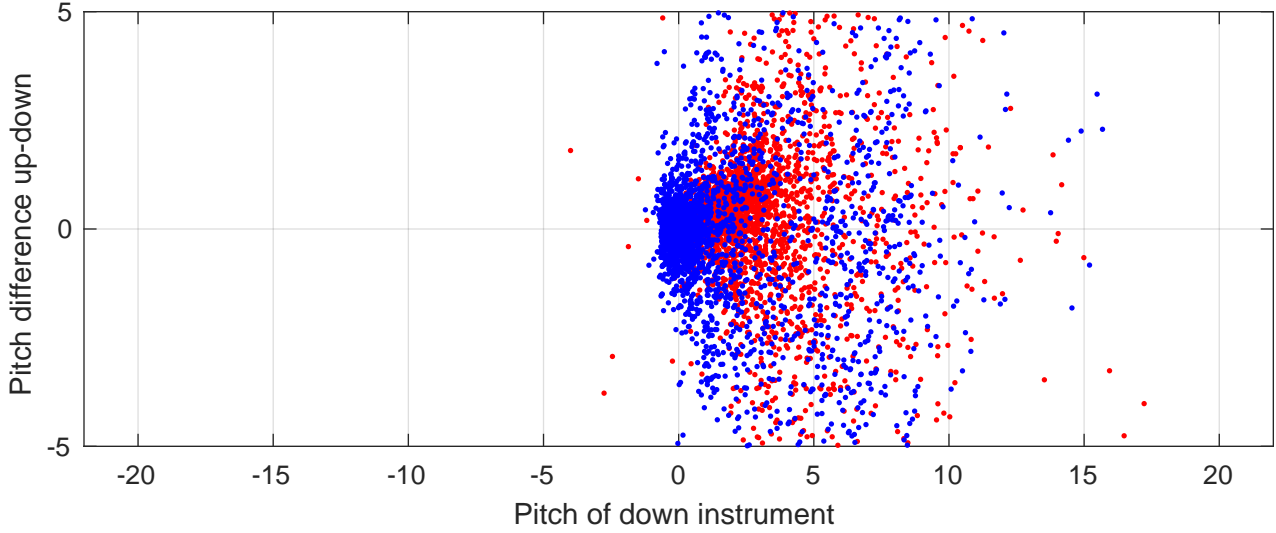

# P2E station #1201 (V7) Figure 6

Heading offset : 84.3159 (r/b: down-/upcast)

Pitch offset : -0.38569

Roll offset : -1.7724