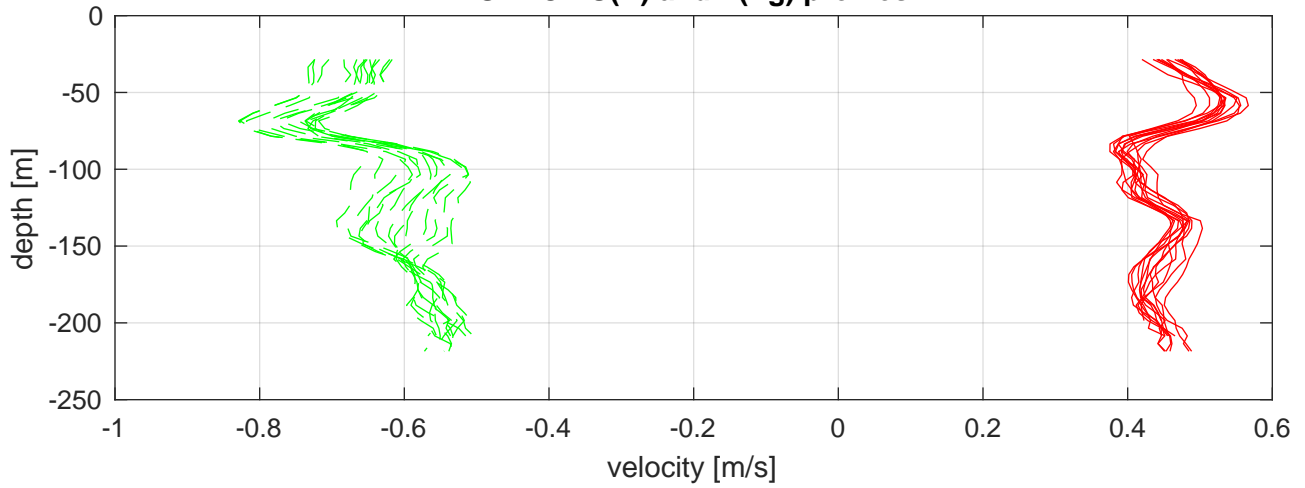

P2E station #1201 (V7) SADCP U(-r) and V(-g) profiles

ship nav (g.) start (bp) end (kp) SADCP (rp)