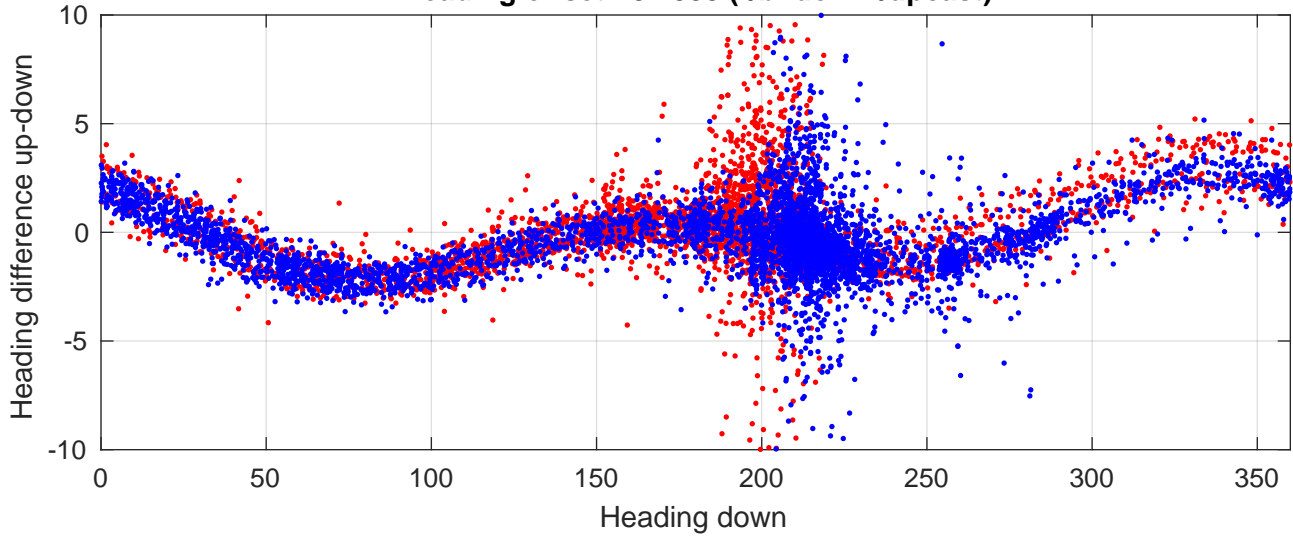

P2E station #1301 (V7) Figure 6

Heading offset : 84.333 (r/b: down/upcast)

Pitch offset : -0.82615

Roll offset : -1.8964