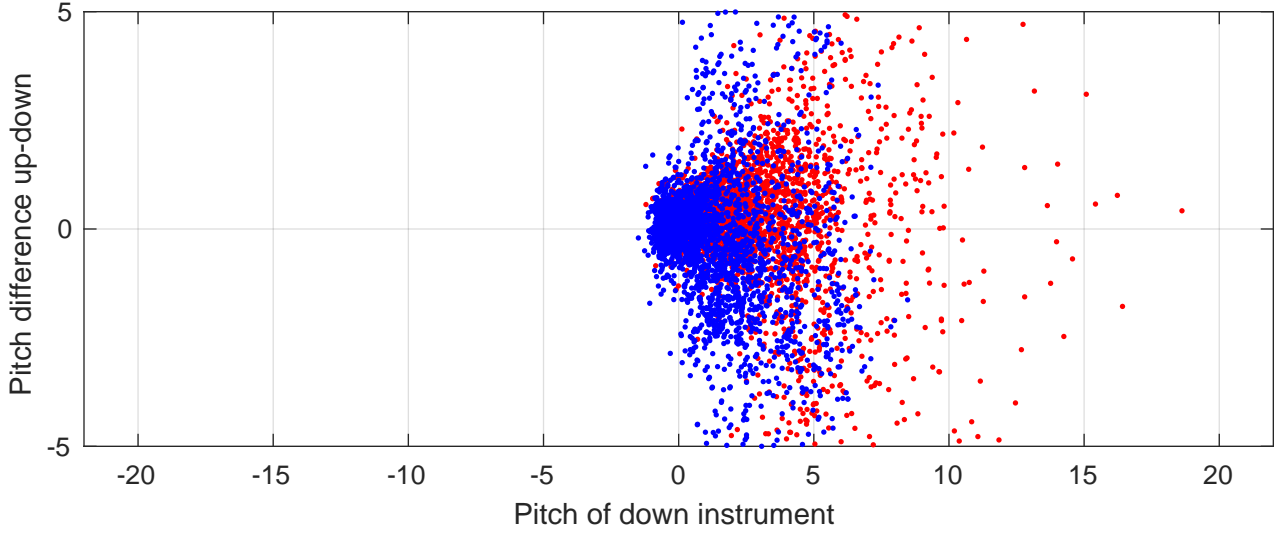

P2E station #1301 (V7) Figure 6

Heading offset : 84.333 (r/b: down/upcast)

Pitch offset : -0.82615

Roll offset : -1.8964