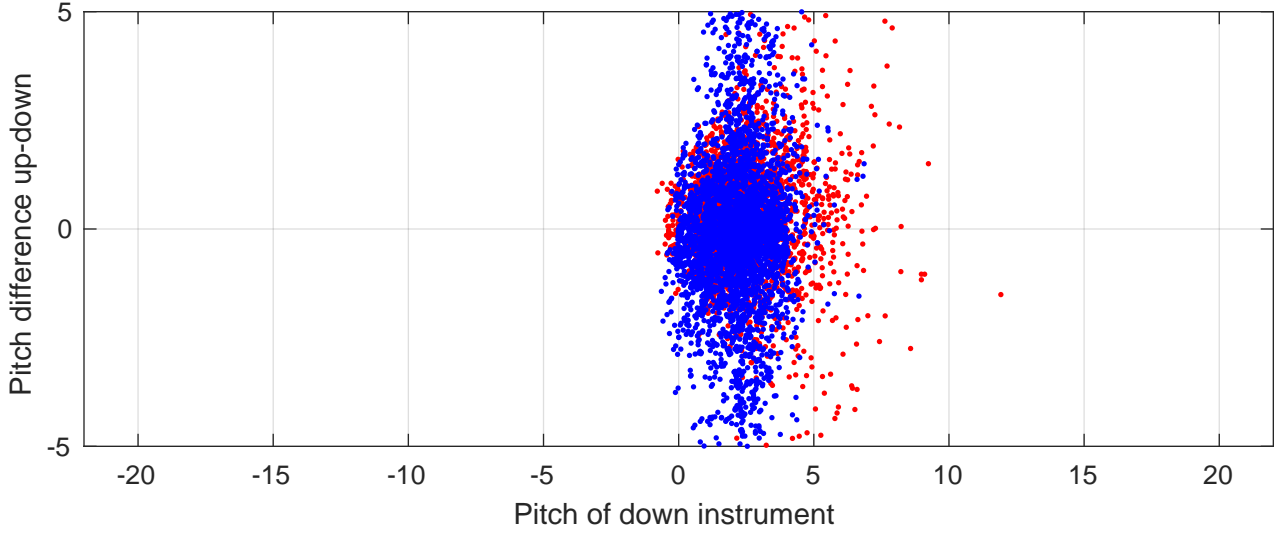

P2E station #1401 (V7) Figure 6

Heading offset : 84.2018 (r/b: down-/upcast)

Pitch offset : 0.2612

Roll offset : -1.3072