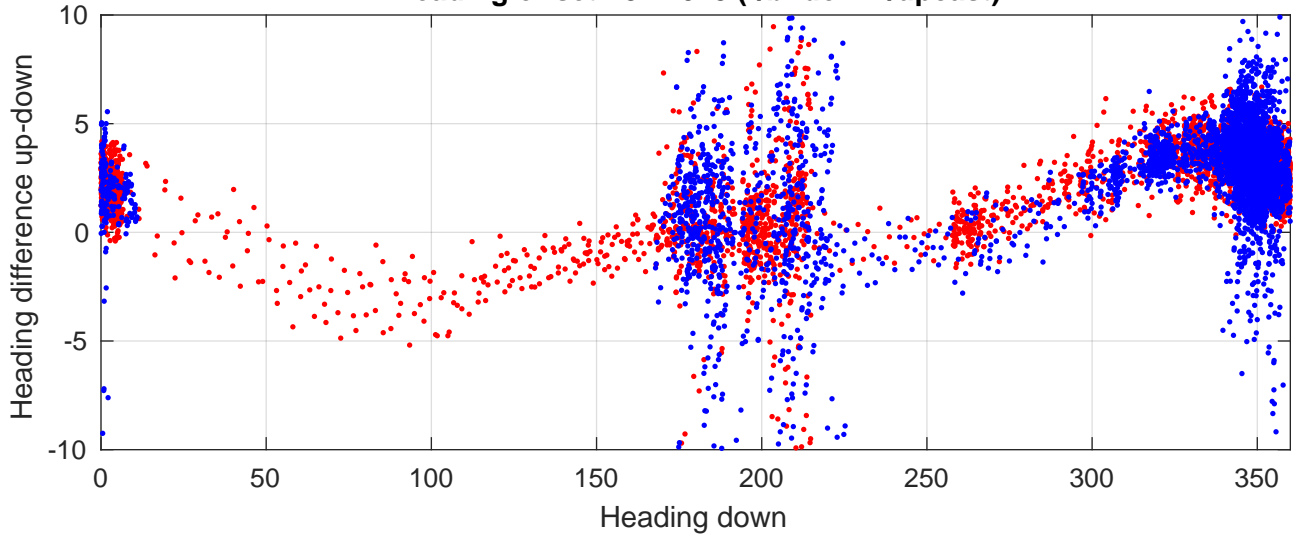

P2E station #1401 (V7) Figure 6

Heading offset : 84.2018 (r/b: down-/upcast)

Pitch offset : 0.2612

Roll offset : -1.3072