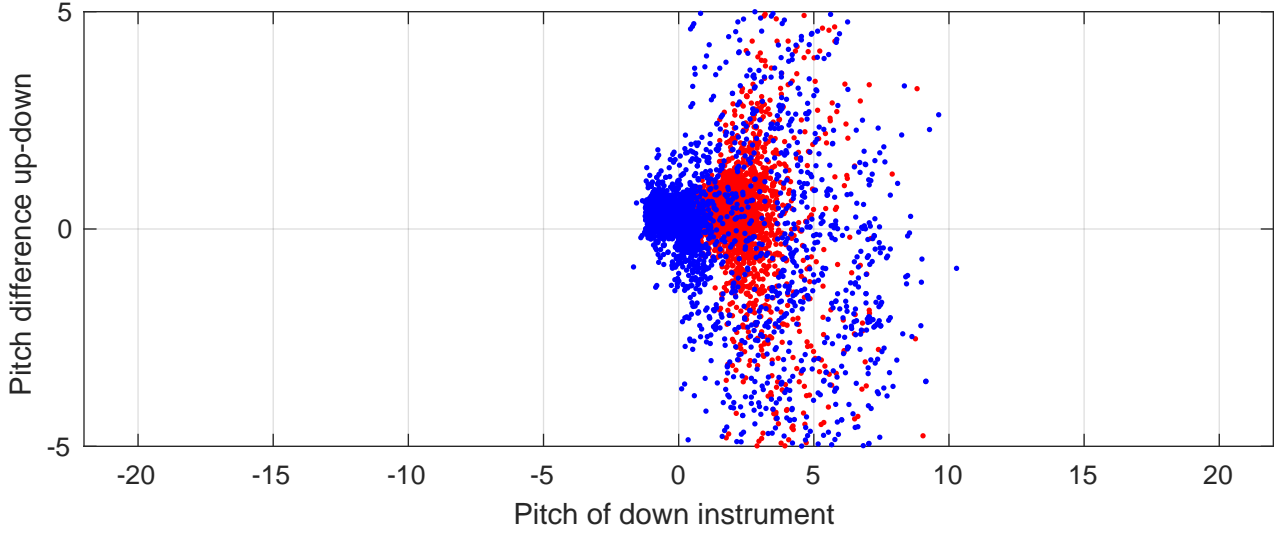

P2E station #1501 (V7) Figure 6

Heading offset : 84.1448 (r/b: down-/upcast)

Pitch offset : -1.7285

Roll offset : -2.6521