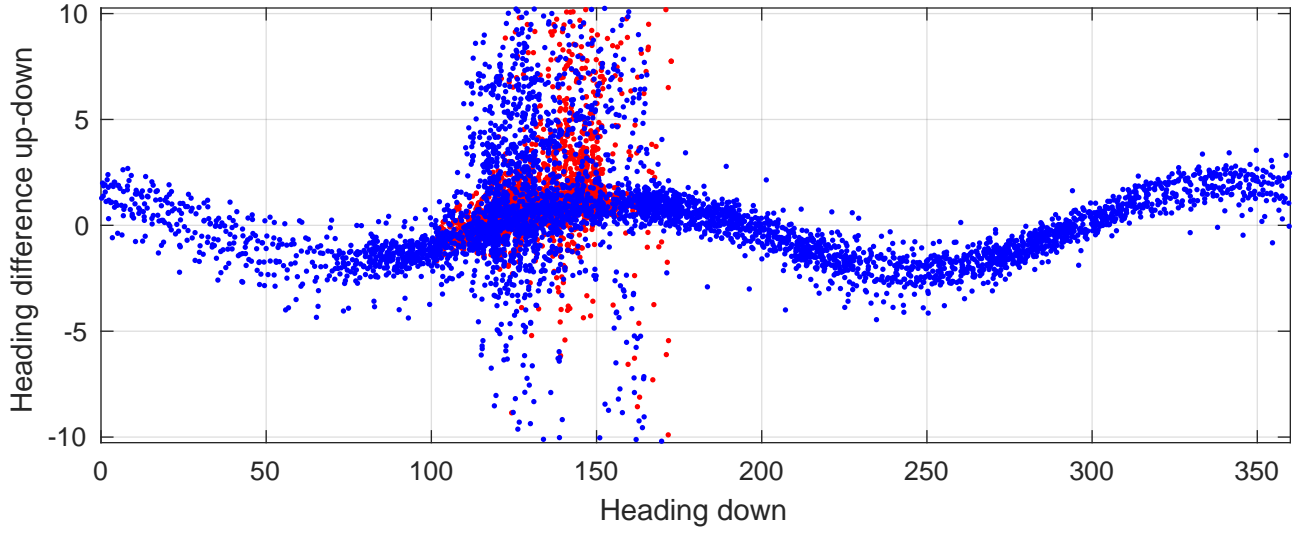

P2E station #1501 (V7) Figure 6

Heading offset : 84.1448 (r/b: down-/upcast)

Pitch offset : -1.7285

Roll offset : -2.6521