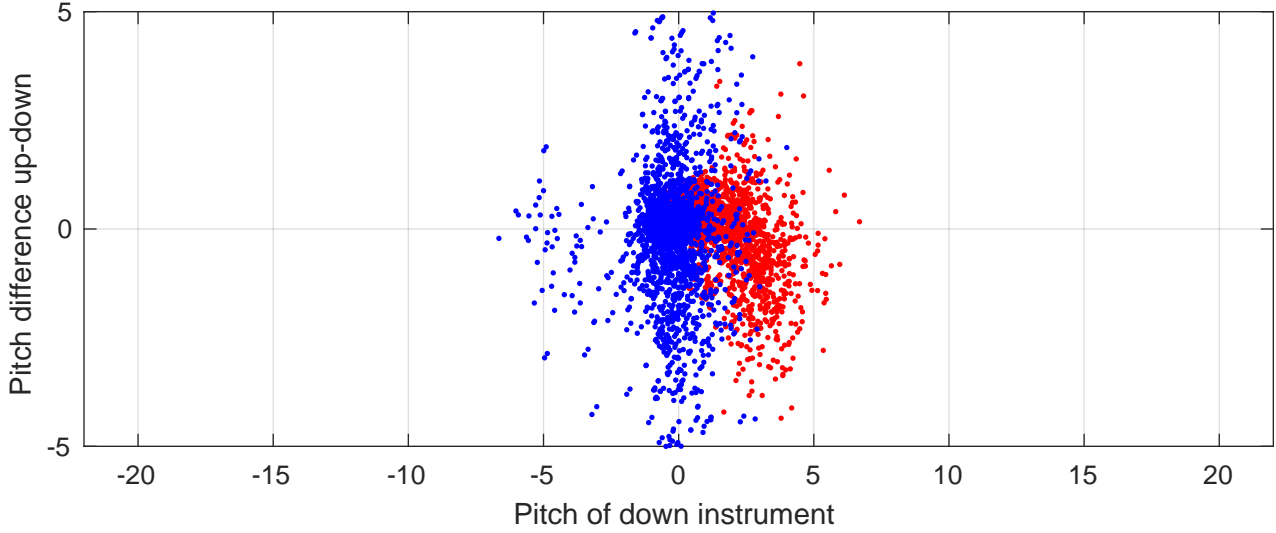

P2E station #1601 (V7) Figure 6

Heading offset : 84.1784 (r/b: down-/upcast)

Pitch offset : -1.5043

Roll offset : -2.5781