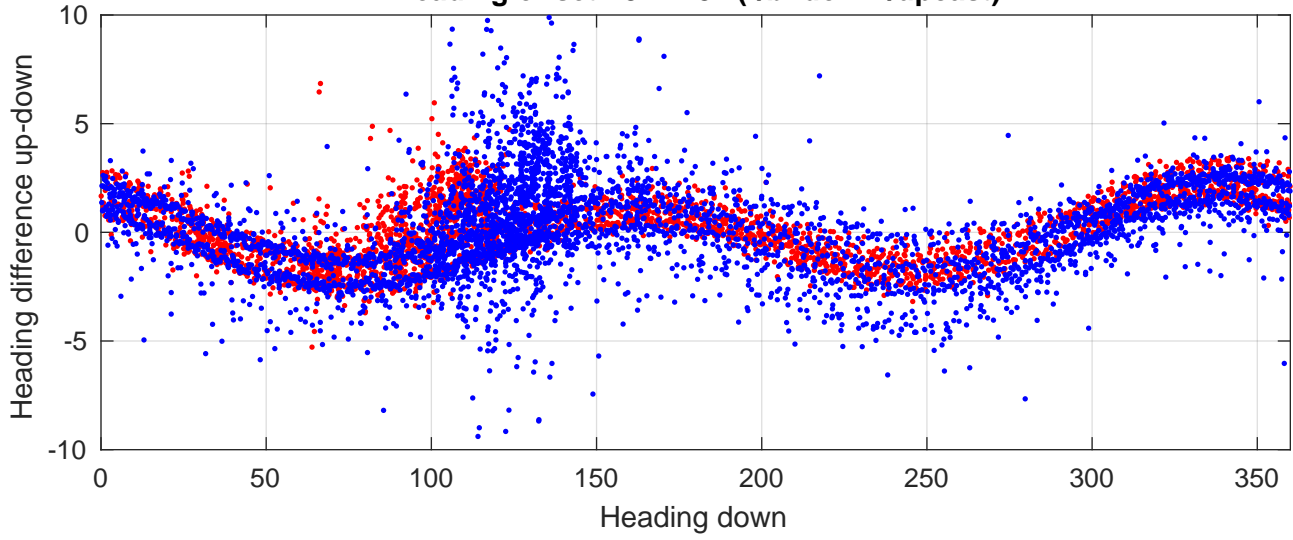

P2E station #1601 (V7) Figure 6

Heading offset : 84.1784 (r/b: down-/upcast)

Pitch offset : -1.5043

Roll offset : -2.5781