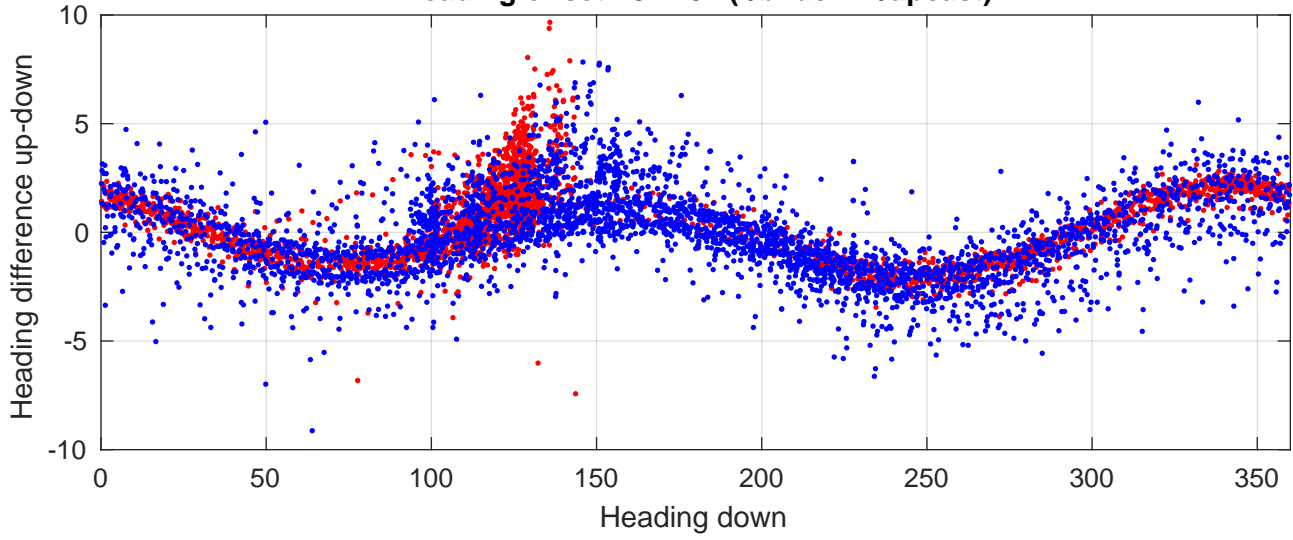

# P2E station #1701 (V7) Figure 6

Heading offset : 84.234 (r/b: down/upcast)

Pitch offset : -2.055

Roll offset : -2.8771