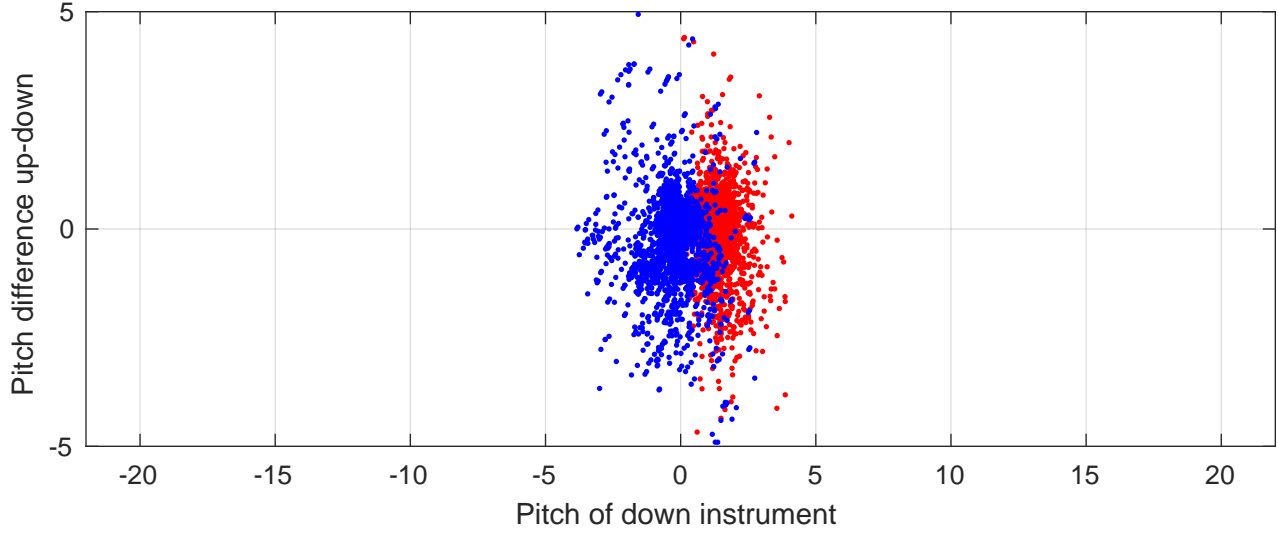

# P2E station #1701 (V7) Figure 6

Heading offset : 84.234 (r/b: down/upcast)

Pitch offset : -2.055

Roll offset : -2.8771