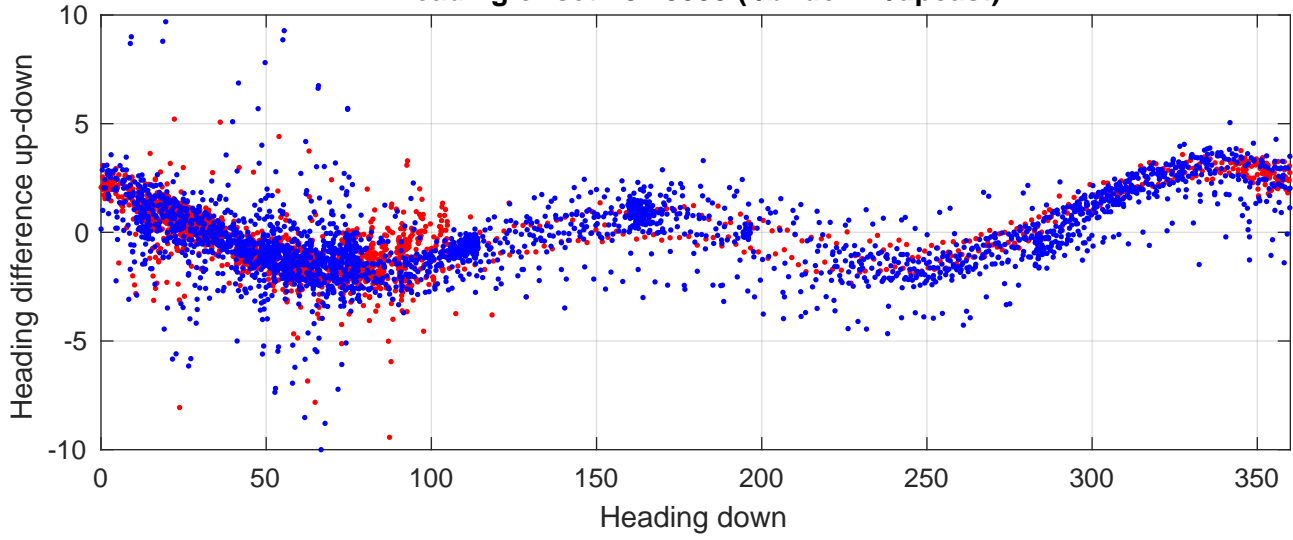

P2E station #1801 (V7) Figure 6

Heading offset : 84.3593 (r/b: down-/upcast)

Pitch offset : -1.0969

Roll offset : -2.4843