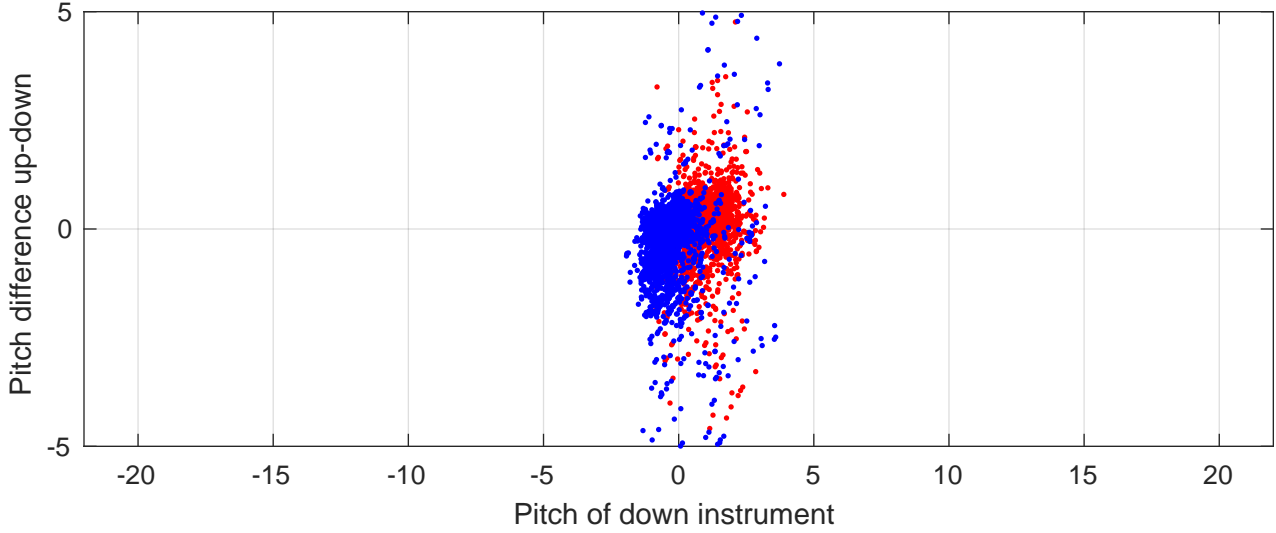

P2E station #1801 (V7) Figure 6

Heading offset : 84.3593 (r/b: down-/upcast)

Pitch offset : -1.0969

Roll offset : -2.4843