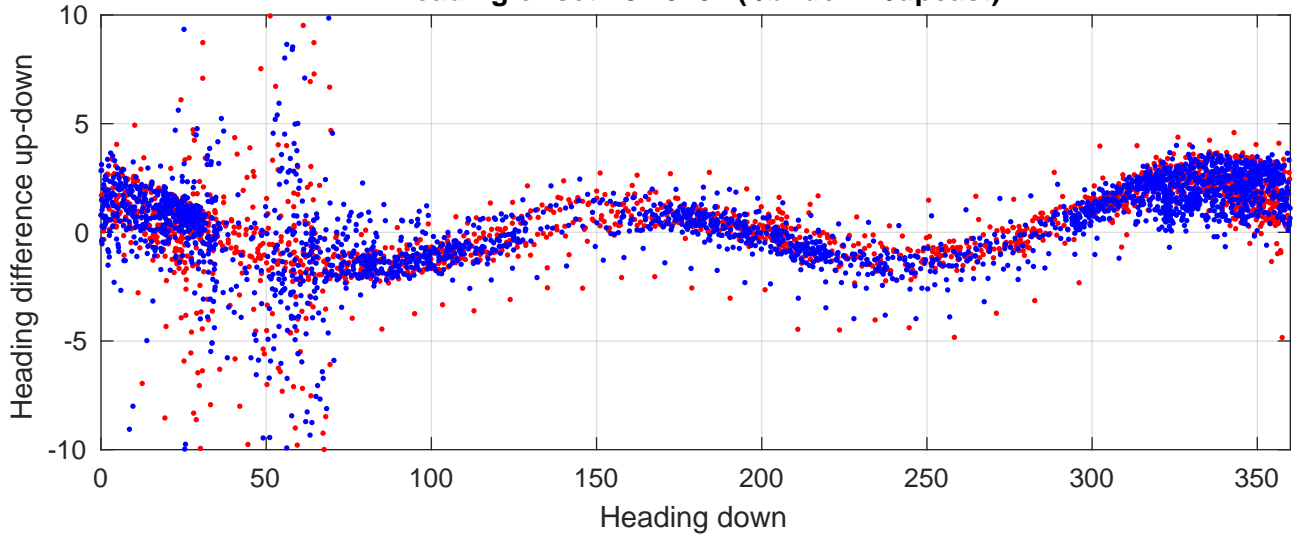

P2E station #1901 (V7) Figure 6

Heading offset : 84.5287 (r/b: down-/upcast)

Pitch offset : -1.5749

Roll offset : -2.6823