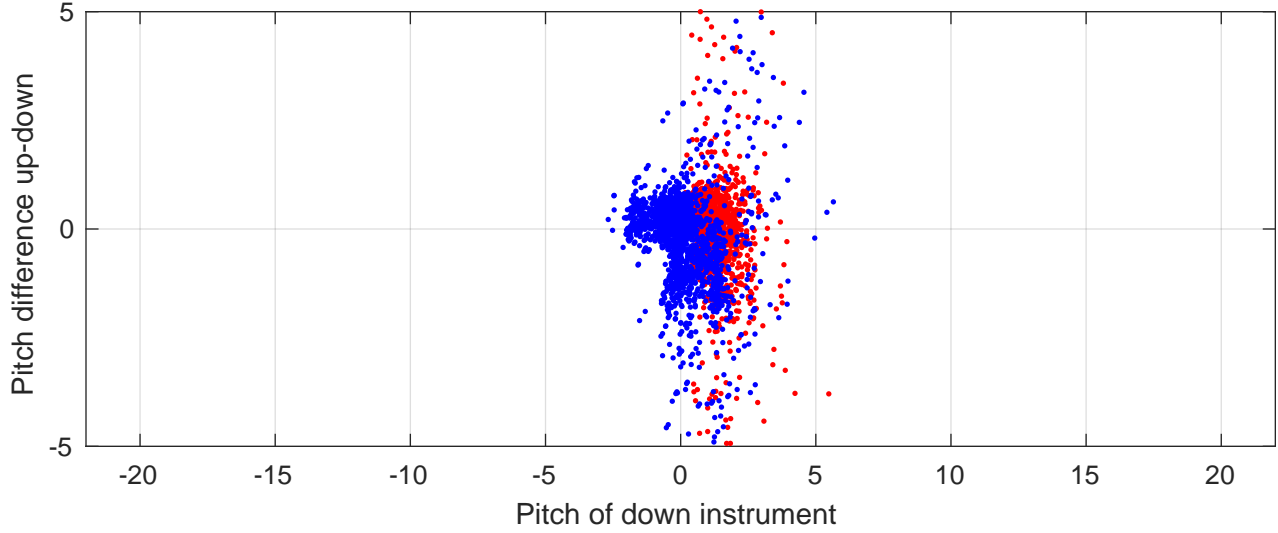

P2E station #1901 (V7) Figure 6

Heading offset : 84.5287 (r/b: down-/upcast)

Pitch offset : -1.5749

Roll offset : -2.6823