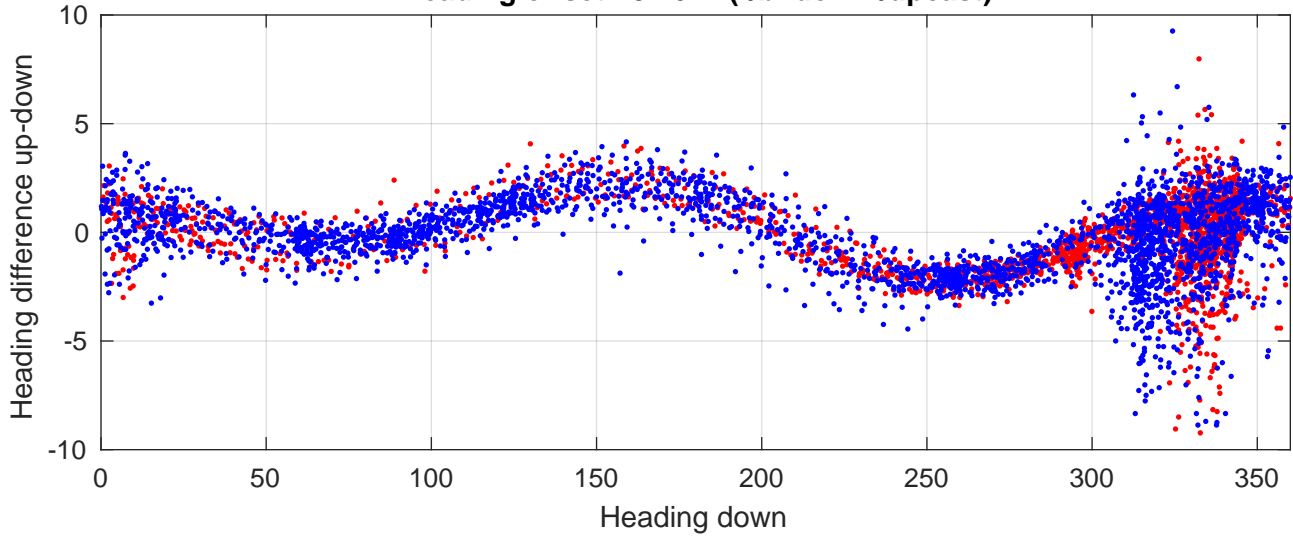

# P2E station #2001 (V7) Figure 6

Heading offset : 84.622 (r/b: down-/upcast)

Pitch offset : -3.5771

Roll offset : -4.0814