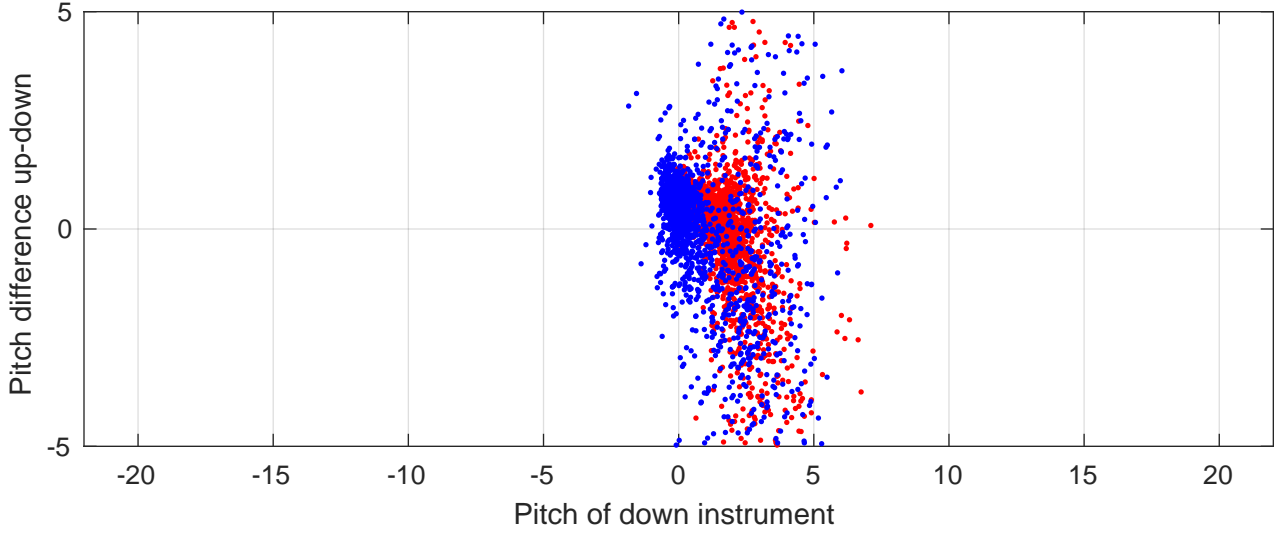

# P2E station #2001 (V7) Figure 6

Heading offset : 84.622 (r/b: down-/upcast)

Pitch offset : -3.5771

Roll offset : -4.0814