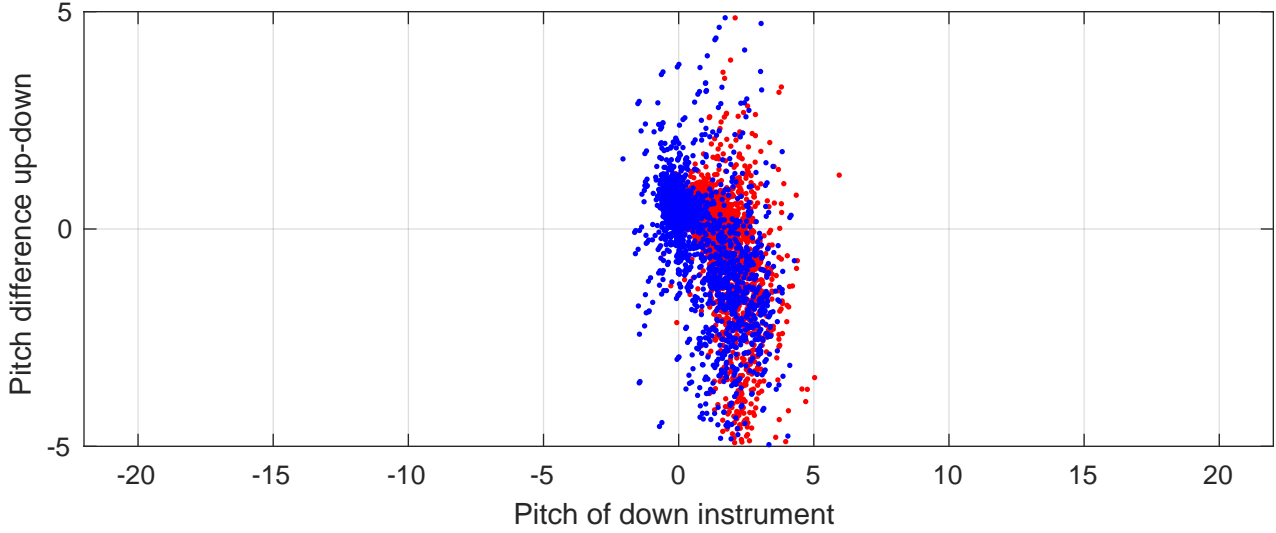

# P2E station #2101 (V7) Figure 6

Heading offset : 84.4835 (r/b: down-/upcast)

Pitch offset : -3.8944

Roll offset : -3.7272