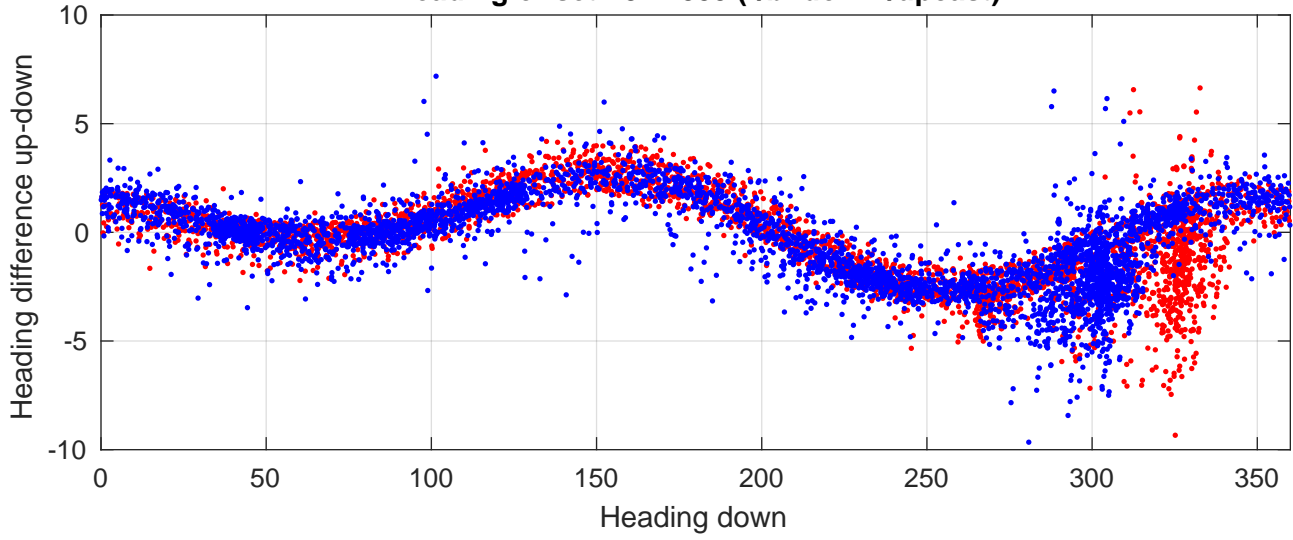

# P2E station #2101 (V7) Figure 6

Heading offset : 84.4835 (r/b: down-/upcast)

Pitch offset : -3.8944

Roll offset : -3.7272