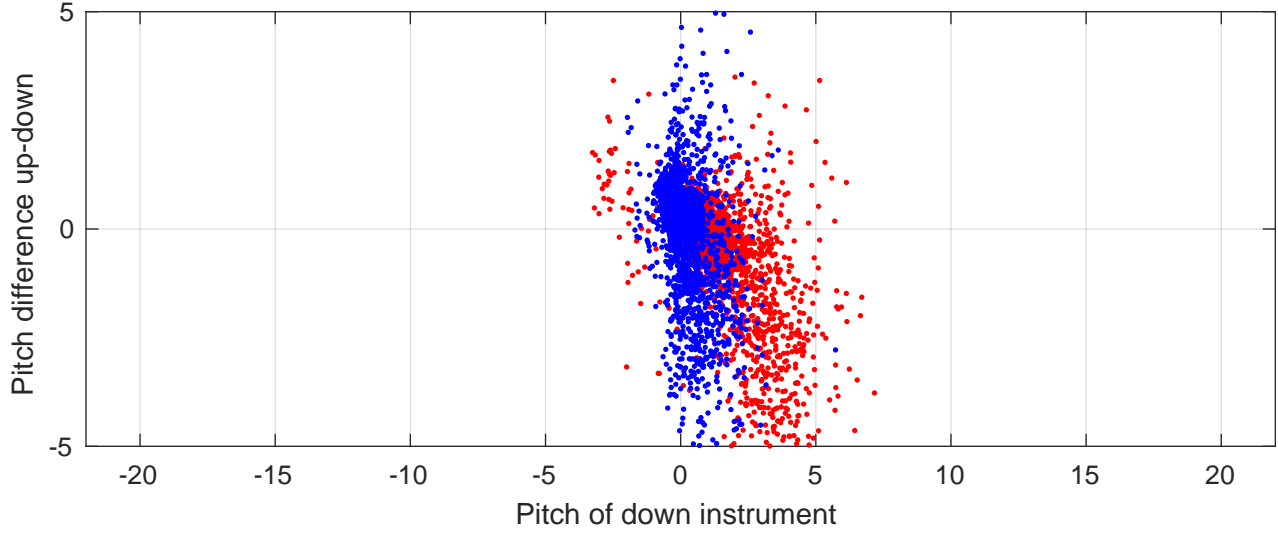

P2E station #2201 (V7) Figure 6

Heading offset : 84.5032 (r/b: down-/upcast)

Pitch offset : -4.4933

Roll offset : -3.9048