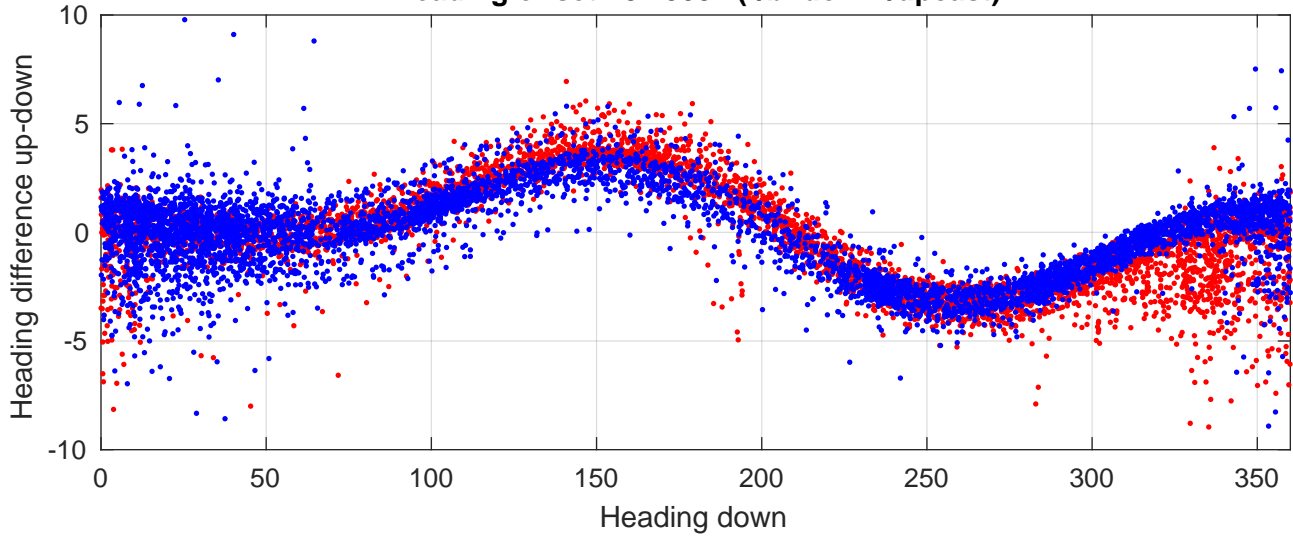

P2E station #2201 (V7) Figure 6

Heading offset : 84.5032 (r/b: down-/upcast)

Pitch offset : -4.4933

Roll offset : -3.9048