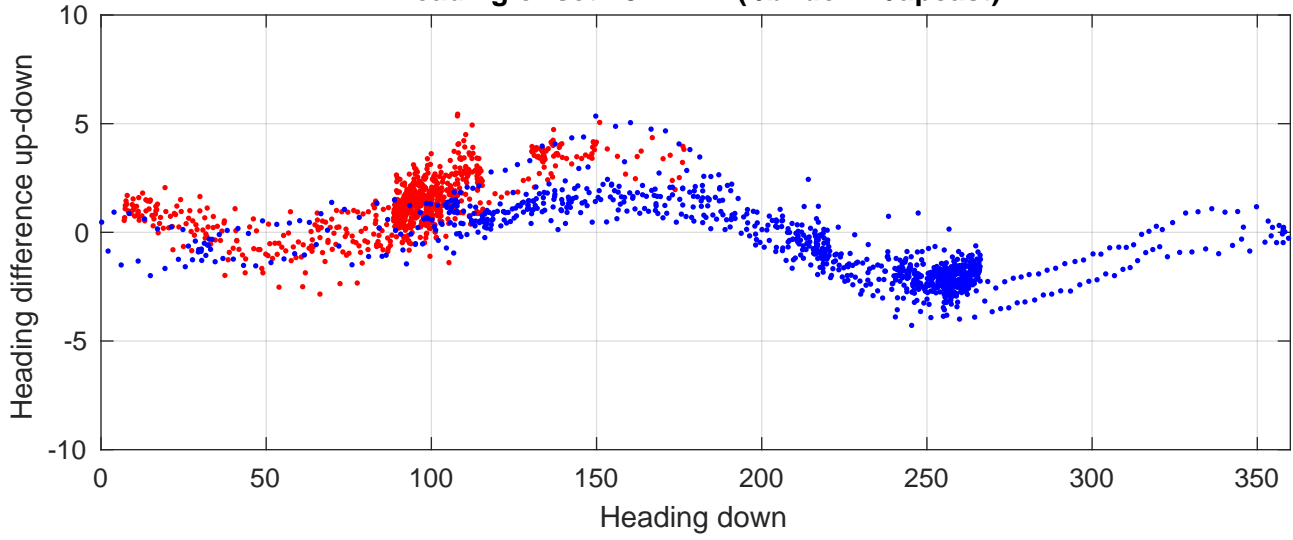

P2E station #2301 (V7) Figure 6

Heading offset : 84.2274 (r/b: down-/upcast)

Pitch offset : -3.3004

Roll offset : -3.8159