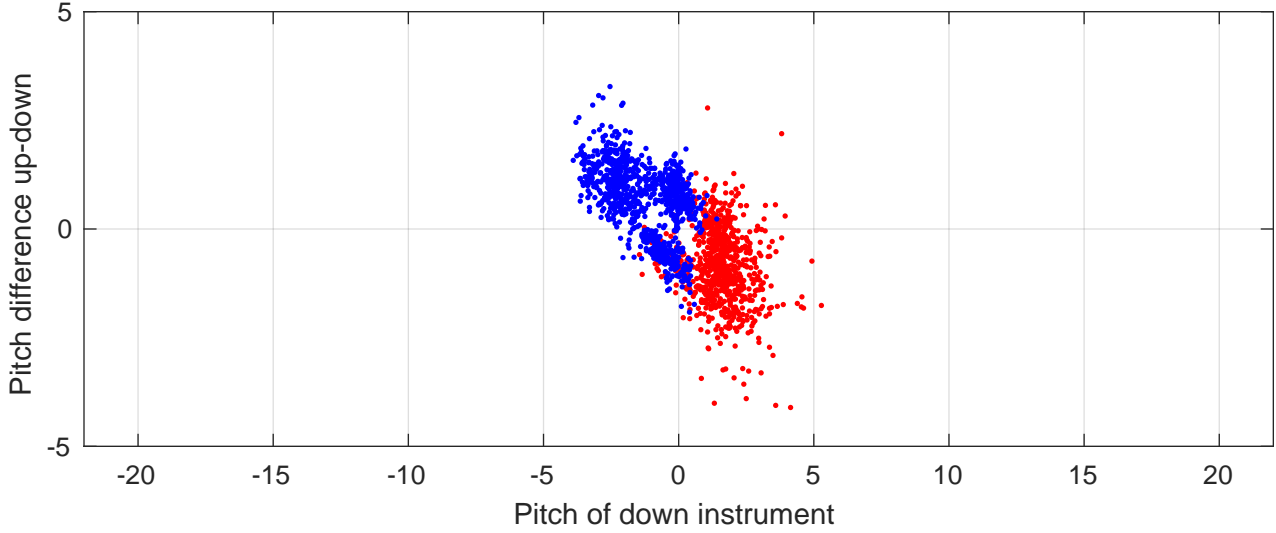

P2E station #2301 (V7) Figure 6

Heading offset : 84.2274 (r/b: down-/upcast)

Pitch offset : -3.3004

Roll offset : -3.8159