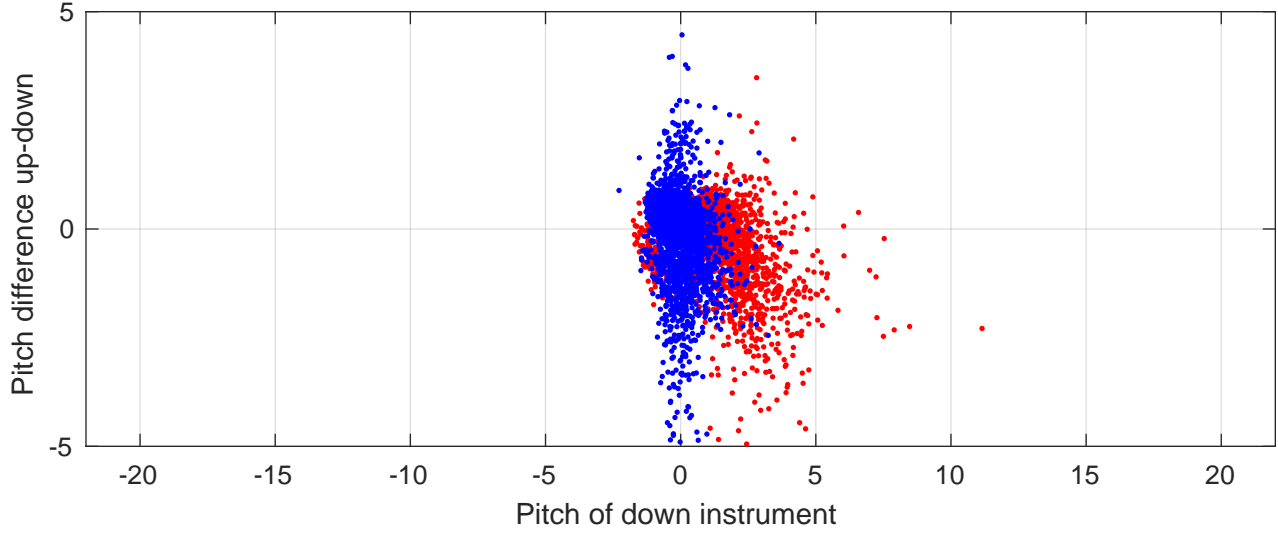

P2E station #2302 (V7) Figure 6

Heading offset : 84.3179 (r/b: down-/upcast)

Pitch offset : -2.3149

Roll offset : -2.5118