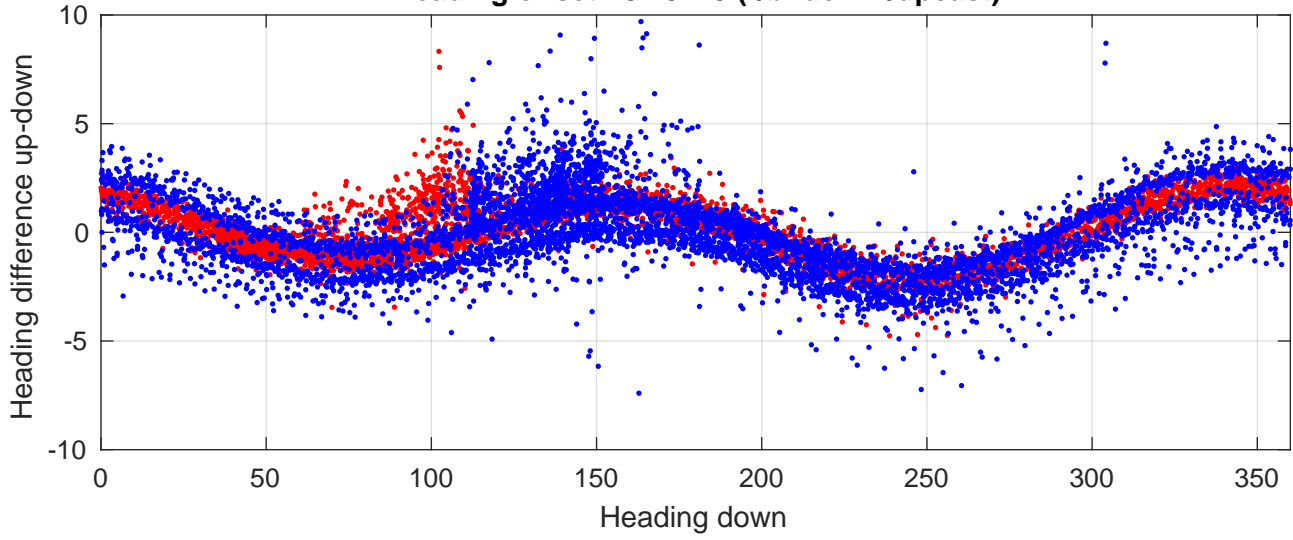

P2E station #2302 (V7) Figure 6

Heading offset : 84.3179 (r/b: down-/upcast)

Pitch offset : -2.3149

Roll offset : -2.5118