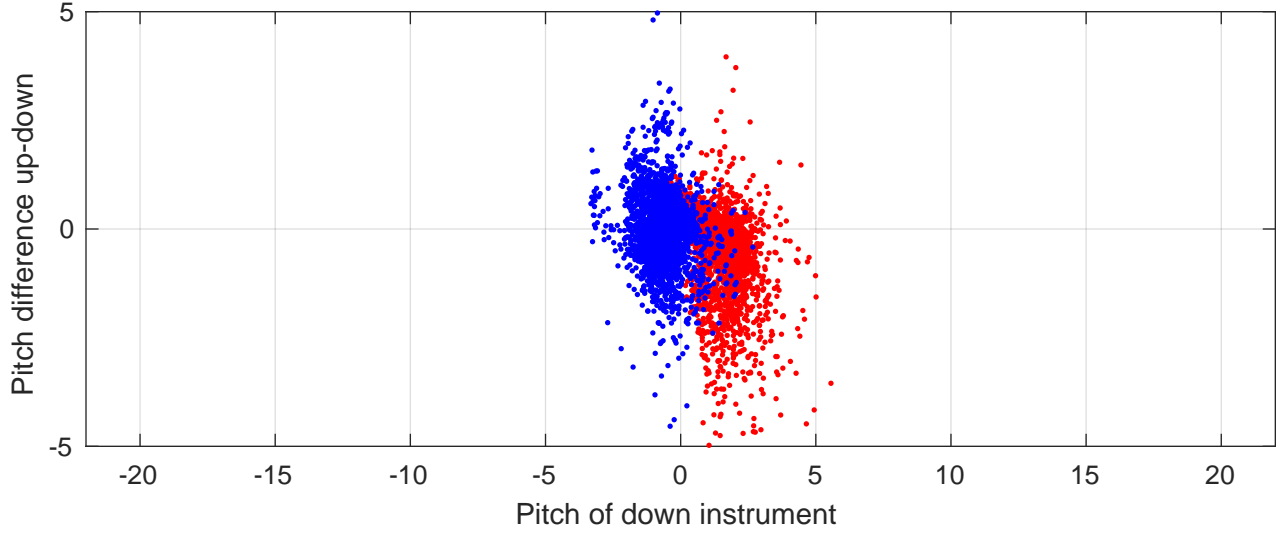

P2E station #2401 (V7) Figure 6

Heading offset : 83.943 (r/b: down/upcast)

Pitch offset : -3.5287

Roll offset : -3.851