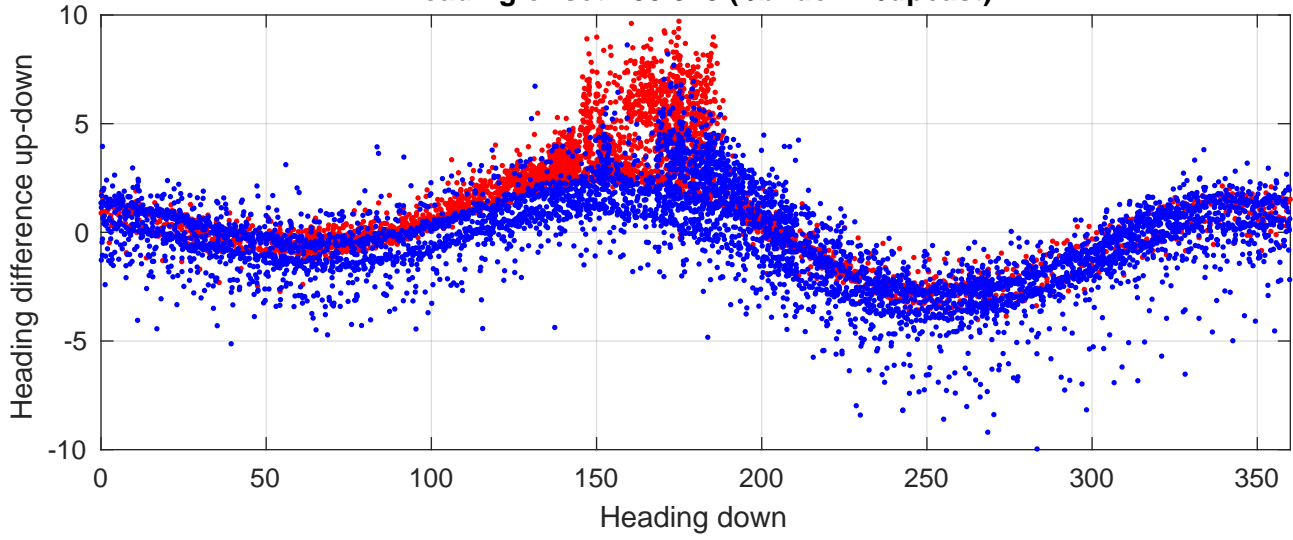

P2E station #2401 (V7) Figure 6

Heading offset : 83.943 (r/b: down/upcast)

Pitch offset : -3.5287

Roll offset : -3.851