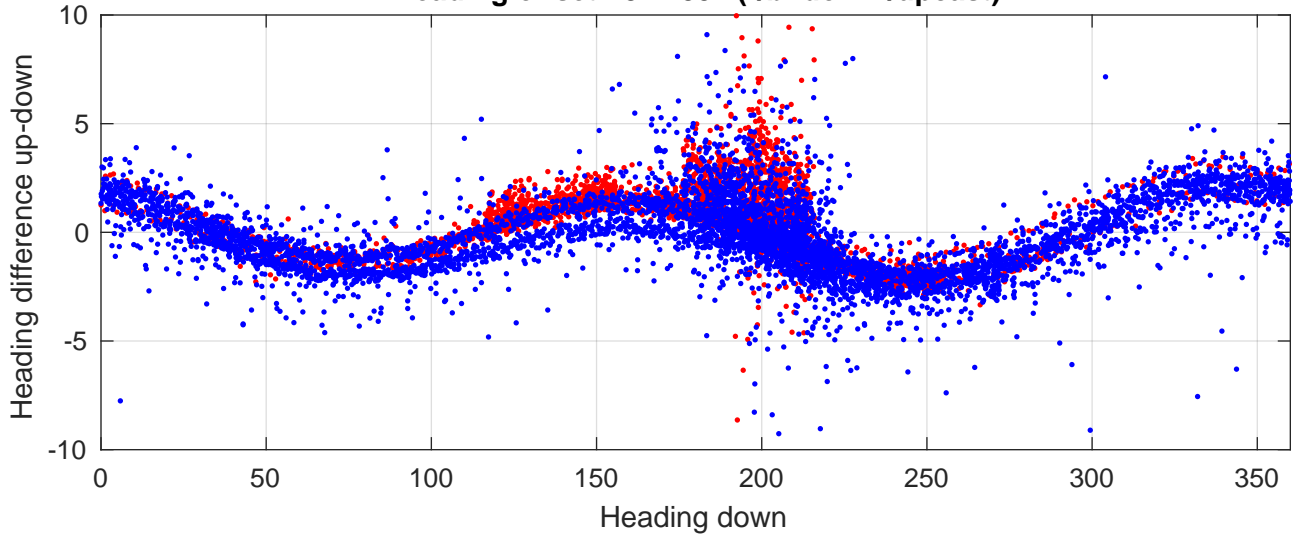

P2E station #2501 (V7) Figure 6

Heading offset : 84.1852 (r/b: down-/upcast)

Pitch offset : -2.0699

Roll offset : -3.035