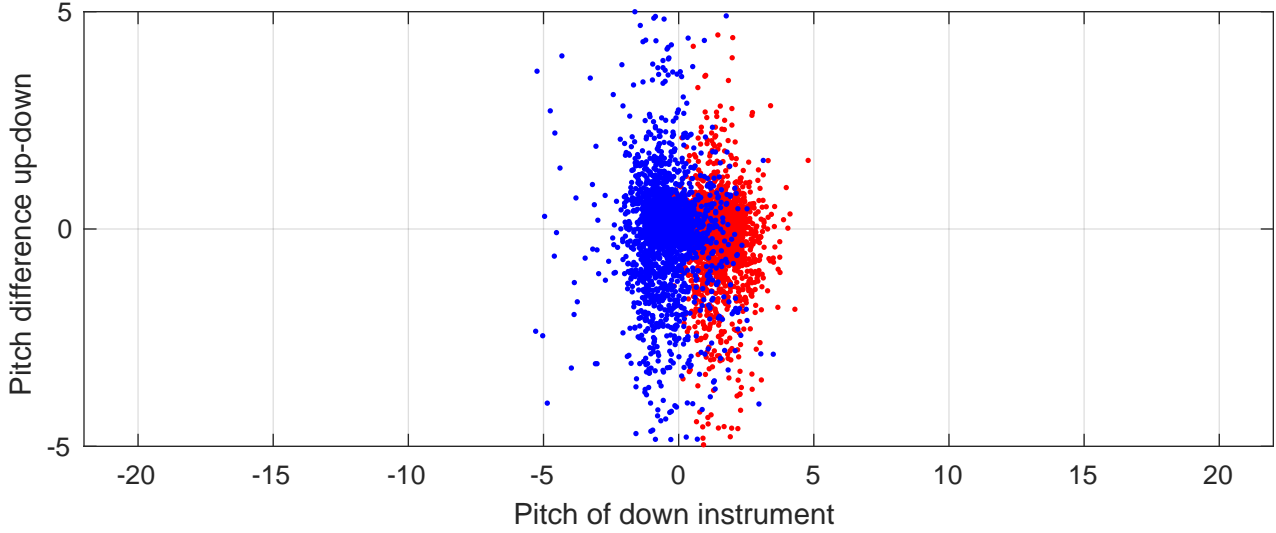

P2E station #2501 (V7) Figure 6

Heading offset : 84.1852 (r/b: down-/upcast)

Pitch offset : -2.0699

Roll offset : -3.035