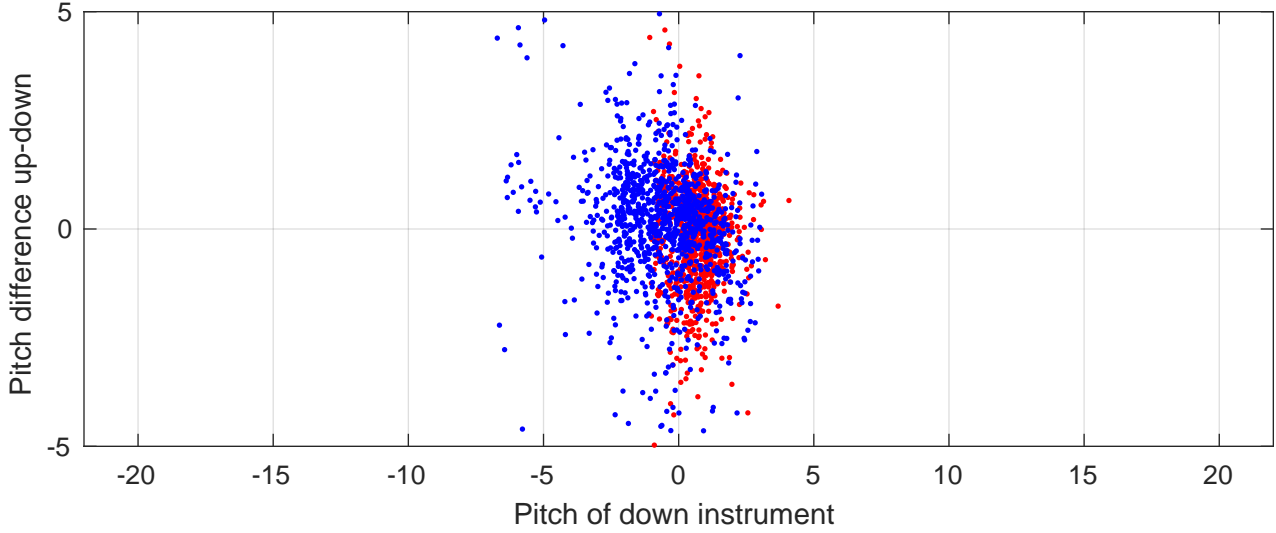

# P2E station #2601 (V7) Figure 6

Heading offset : 82.8192 (r/b: down-/upcast)

Pitch offset : -2.1235

Roll offset : -3.6445