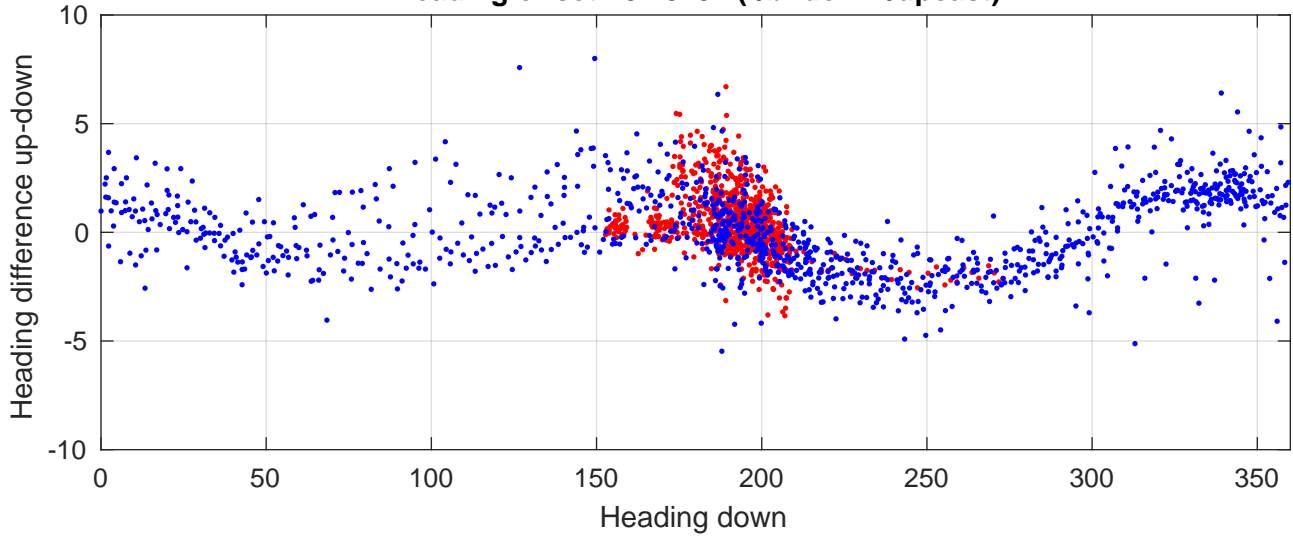

# P2E station #2601 (V7) Figure 6

Heading offset : 82.8192 (r/b: down-/upcast)

Pitch offset : -2.1235

Roll offset : -3.6445