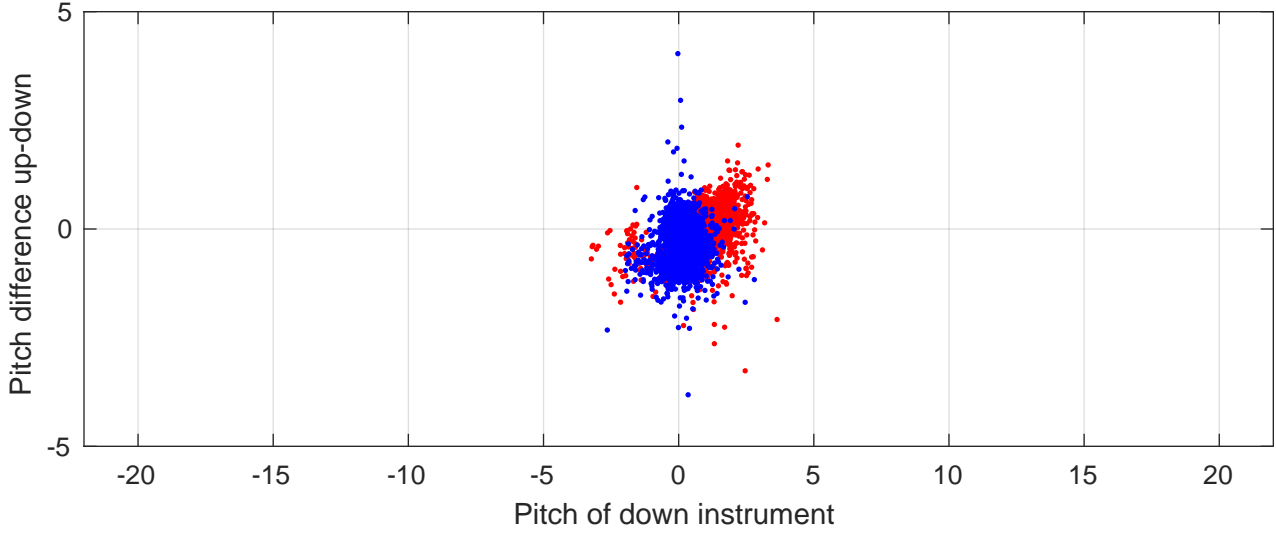

# P2E station #2701 (V7) Figure 6

Heading offset : 84.195 (r/b: down-/upcast)

Pitch offset : -0.9198

Roll offset : -1.9882