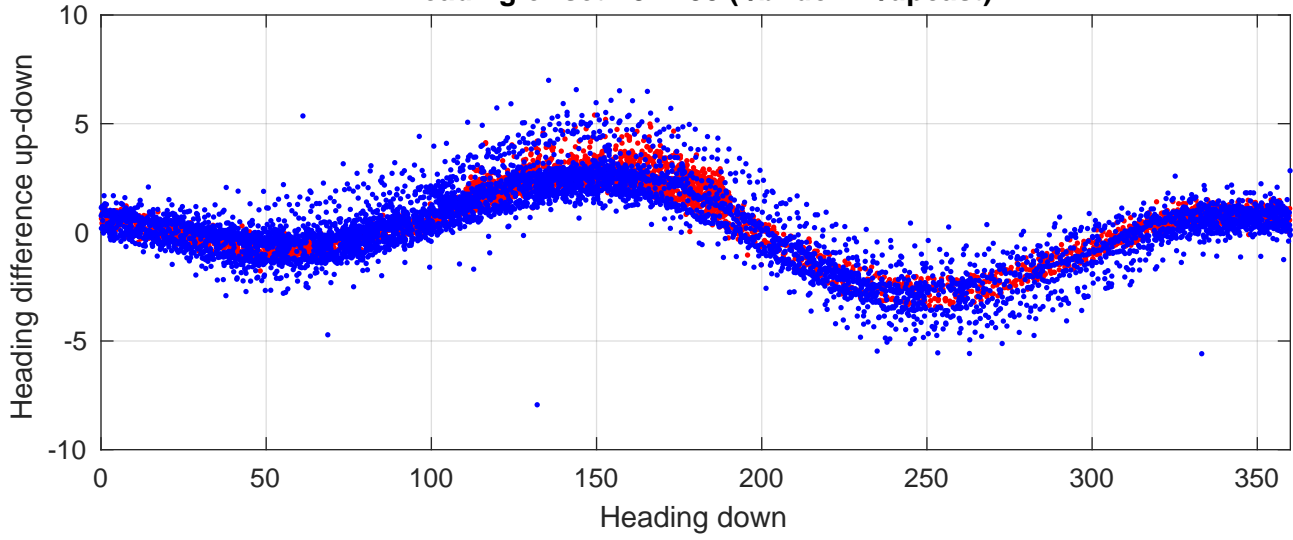

# P2E station #2701 (V7) Figure 6

Heading offset : 84.195 (r/b: down-/upcast)

Pitch offset : -0.9198

Roll offset : -1.9882