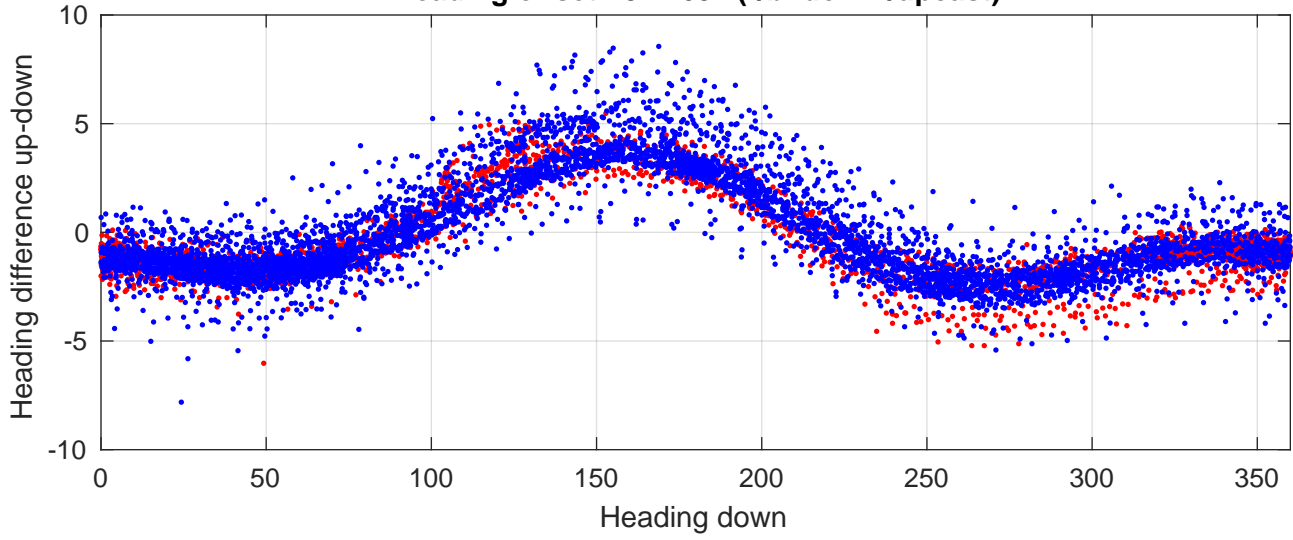

P2E station #2801 (V7) Figure 6

Heading offset : 84.2652 (r/b: down-/upcast)

Pitch offset : -0.35956

Roll offset : -1.805