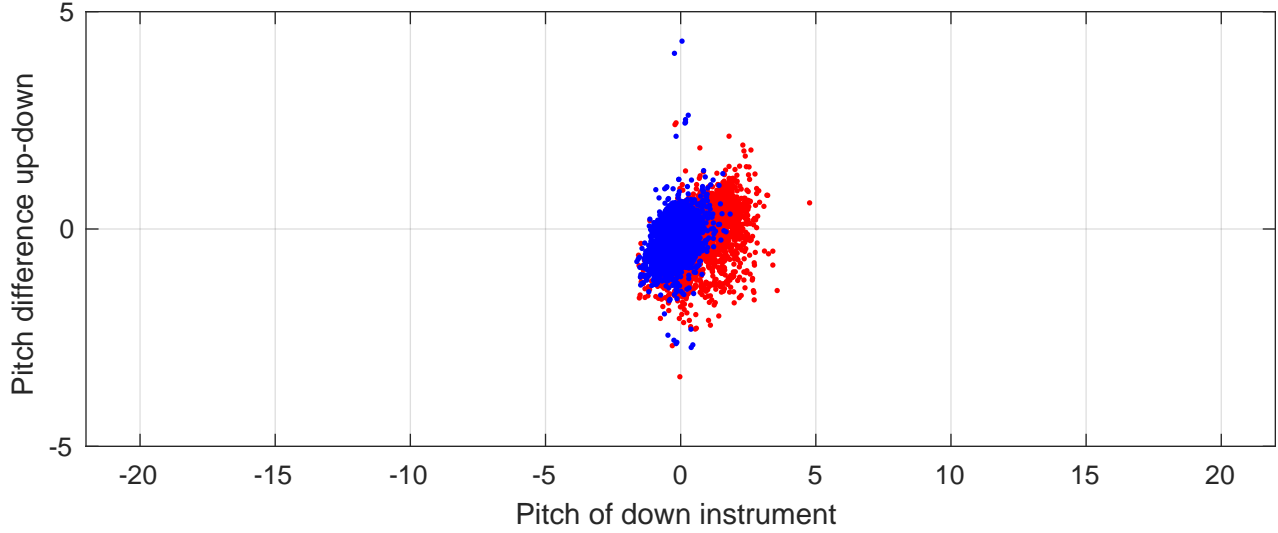

P2E station #2801 (V7) Figure 6

Heading offset : 84.2652 (r/b: down-/upcast)

Pitch offset : -0.35956

Roll offset : -1.805