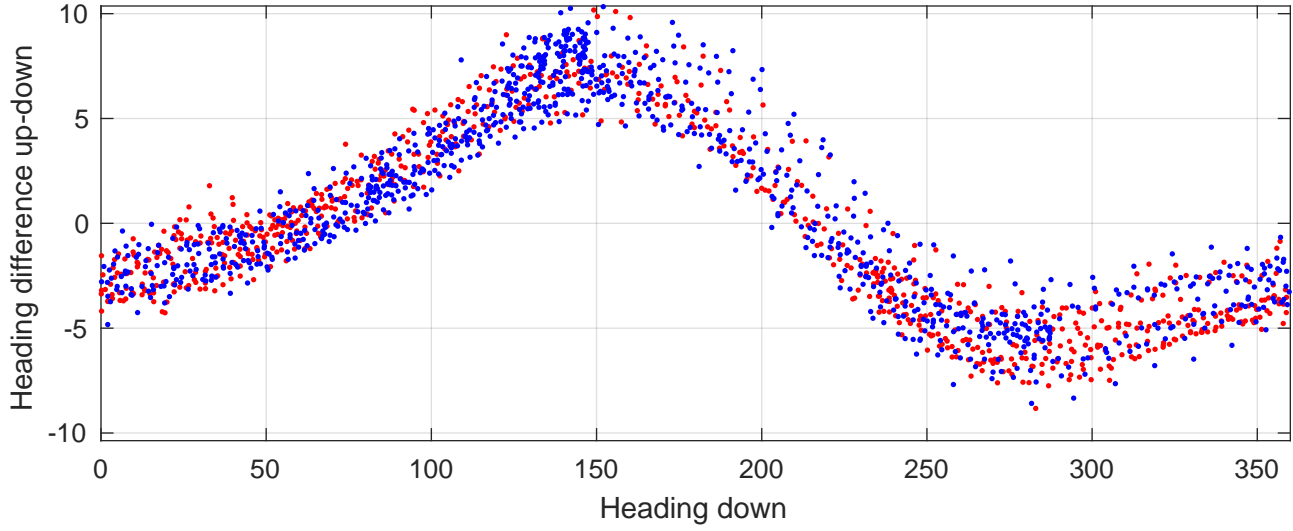

P2E station #2901 (V7) Figure 6

Heading offset : 84.1531 (r/b: down-/upcast)

Pitch offset : -4.0219

Roll offset : -3.9106