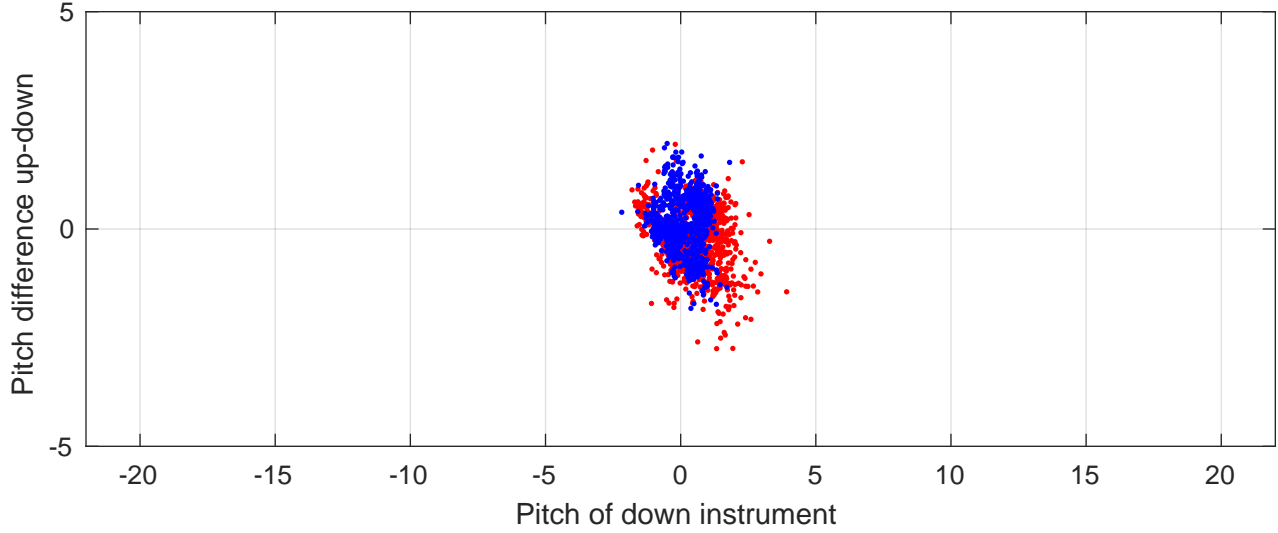

P2E station #2901 (V7) Figure 6

Heading offset : 84.1531 (r/b: down-/upcast)

Pitch offset : -4.0219

Roll offset : -3.9106