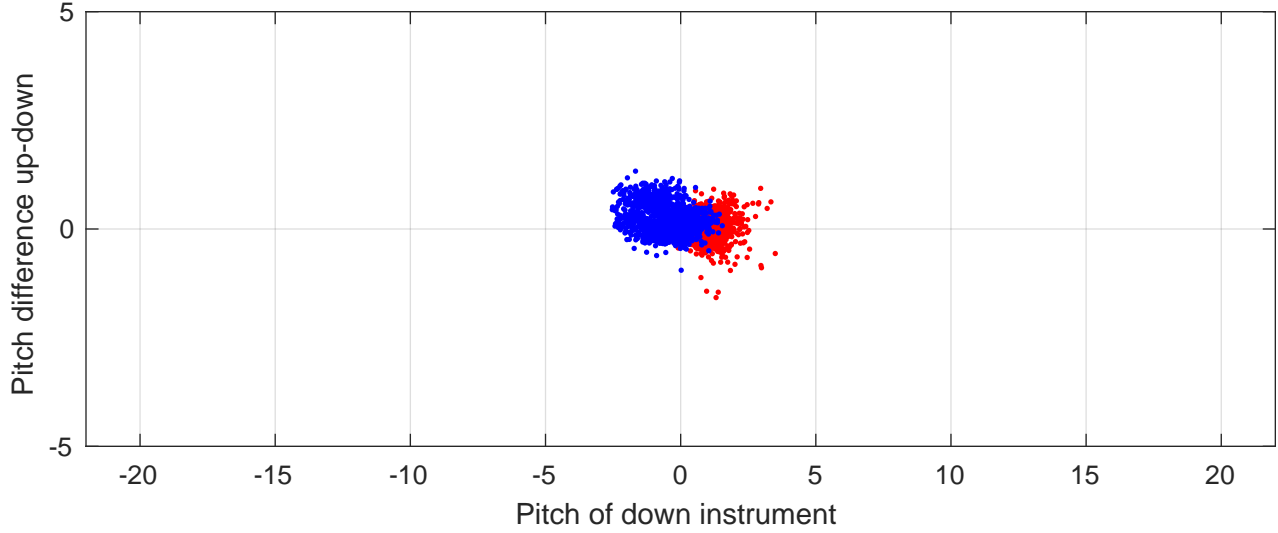

P2E station #3001 (V7) Figure 6

Heading offset : -98.8101 (r/b: down/upcast)

Pitch offset : -2.4676

Roll offset : -3.5206