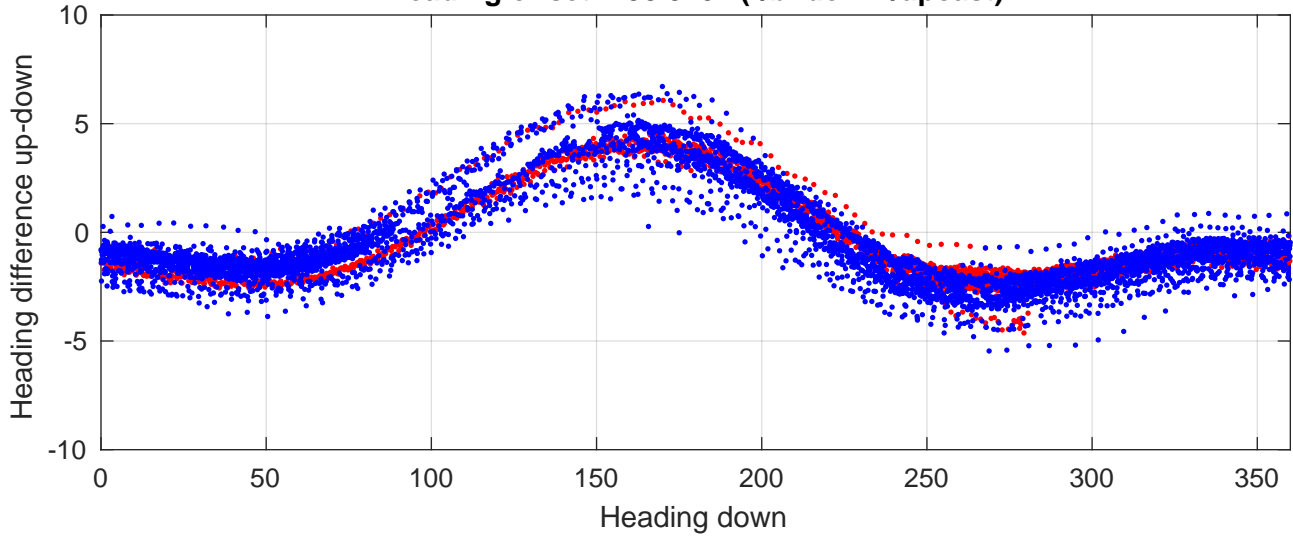

P2E station #3001 (V7) Figure 6

Heading offset : -98.8101 (r/b: down/upcast)

Pitch offset : -2.4676

Roll offset : -3.5206