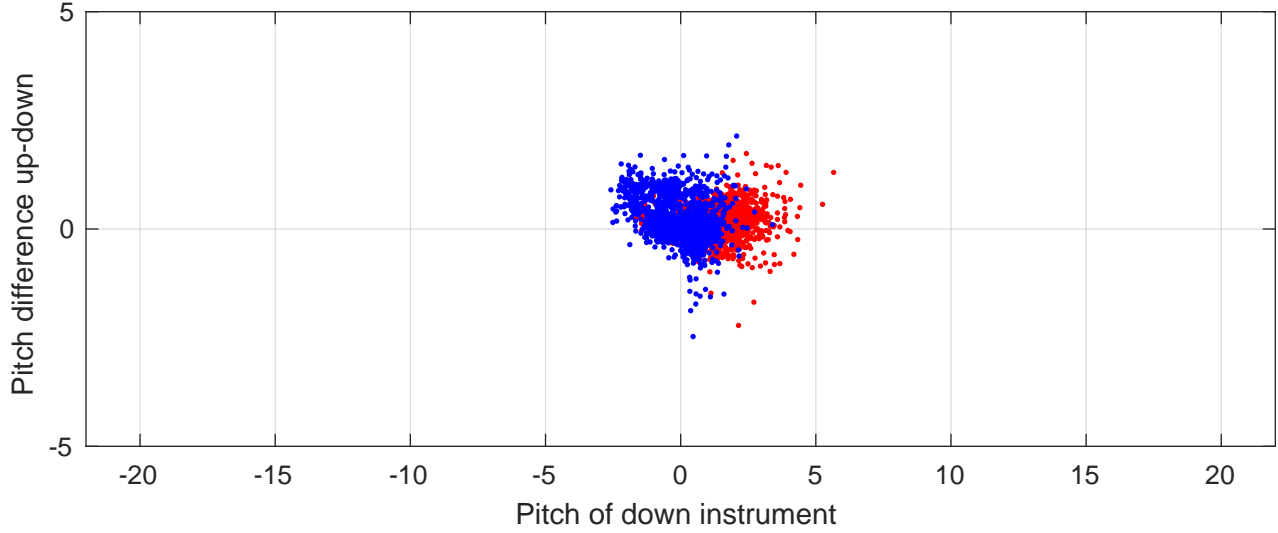

P2E station #3101 (V7) Figure 6

Heading offset : -99.2012 (r/b: down/upcast)

Pitch offset : -2.7252

Roll offset : -3.8542