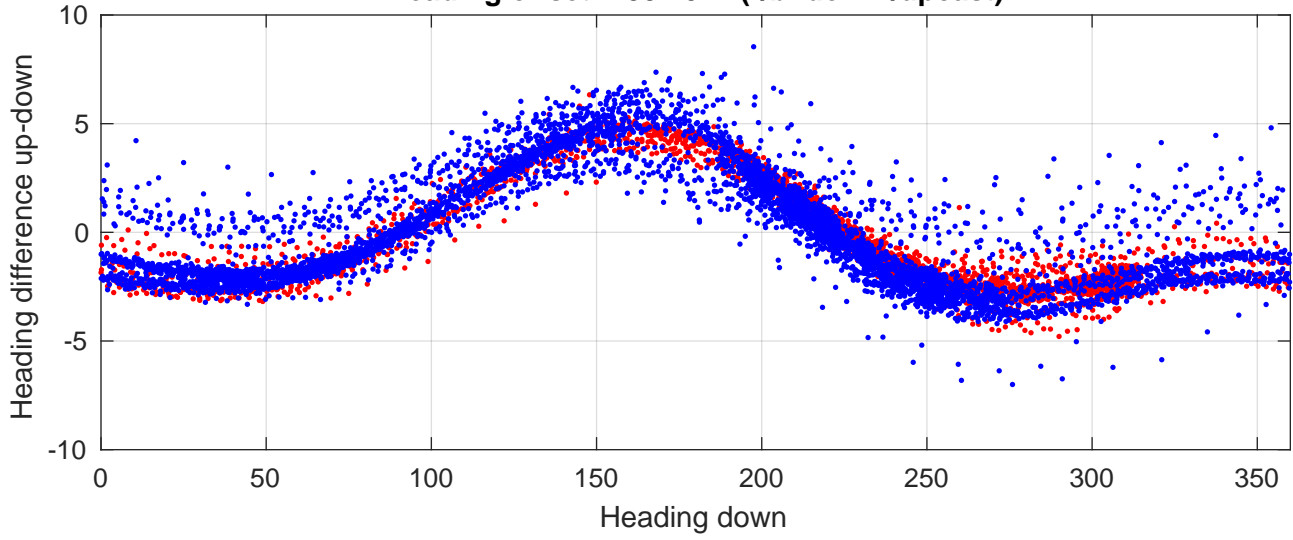

P2E station #3101 (V7) Figure 6

Heading offset : -99.2012 (r/b: down/upcast)

Pitch offset : -2.7252

Roll offset : -3.8542