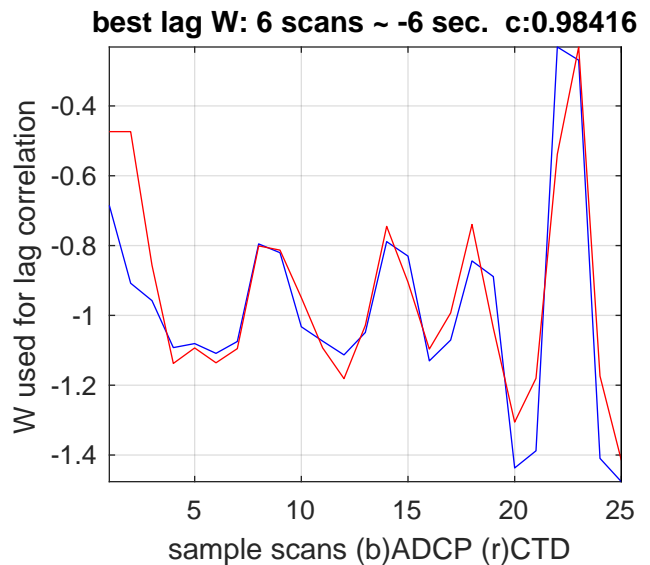

P2E station #3202 (V7) Figure 4

up cast