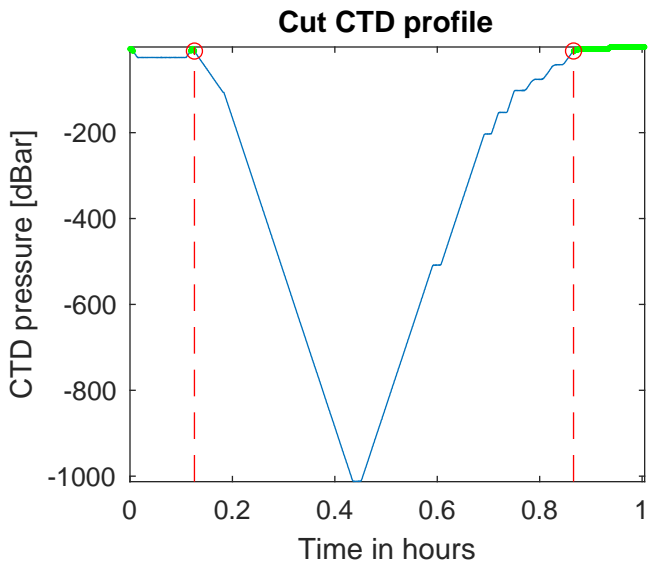

P2E station #3202 (V7) Figure 4

up cast