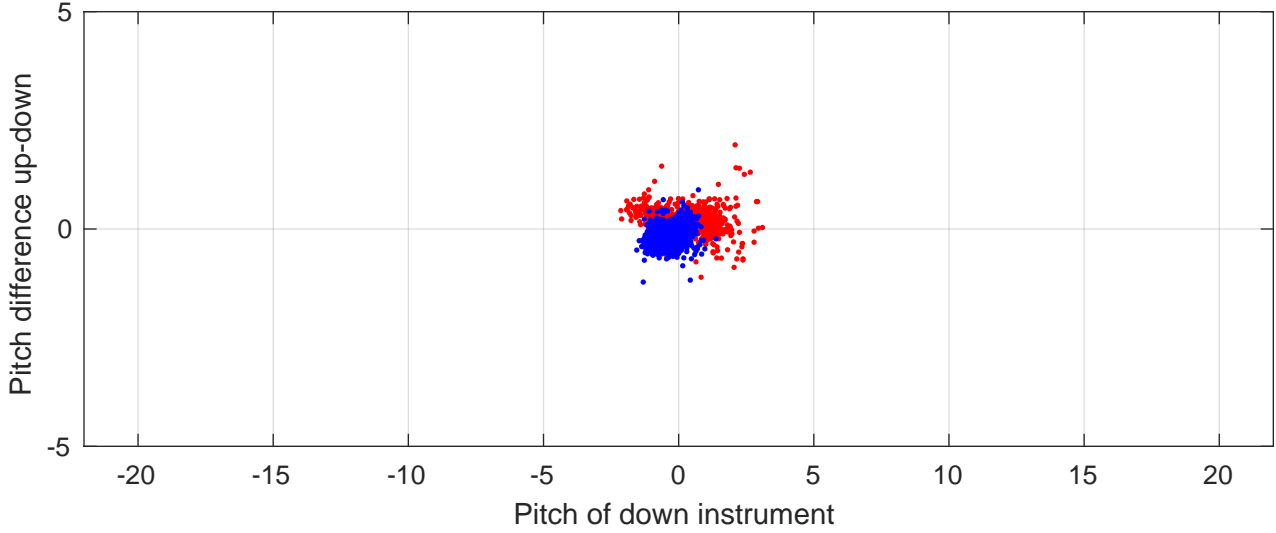

P2E station #3202 (V7) Figure 6

Heading offset : -99.0214 (r/b: down/upcast)

Pitch offset : -3.1216

Roll offset : -4.1608