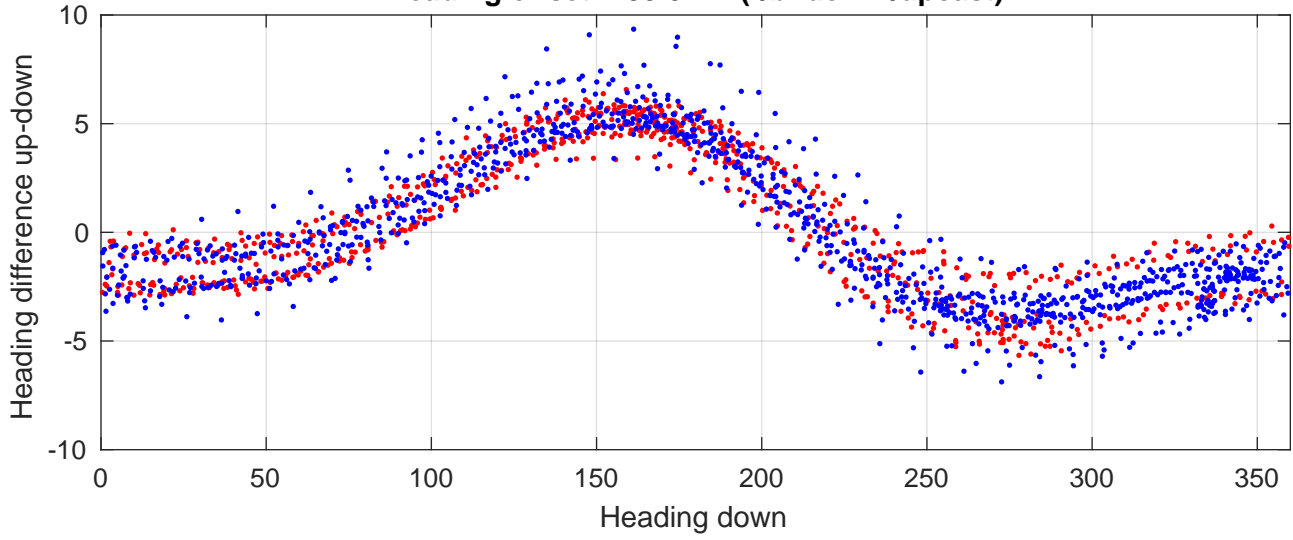

P2E station #3202 (V7) Figure 6

Heading offset : -99.0214 (r/b: down/upcast)

Pitch offset : -3.1216

Roll offset : -4.1608