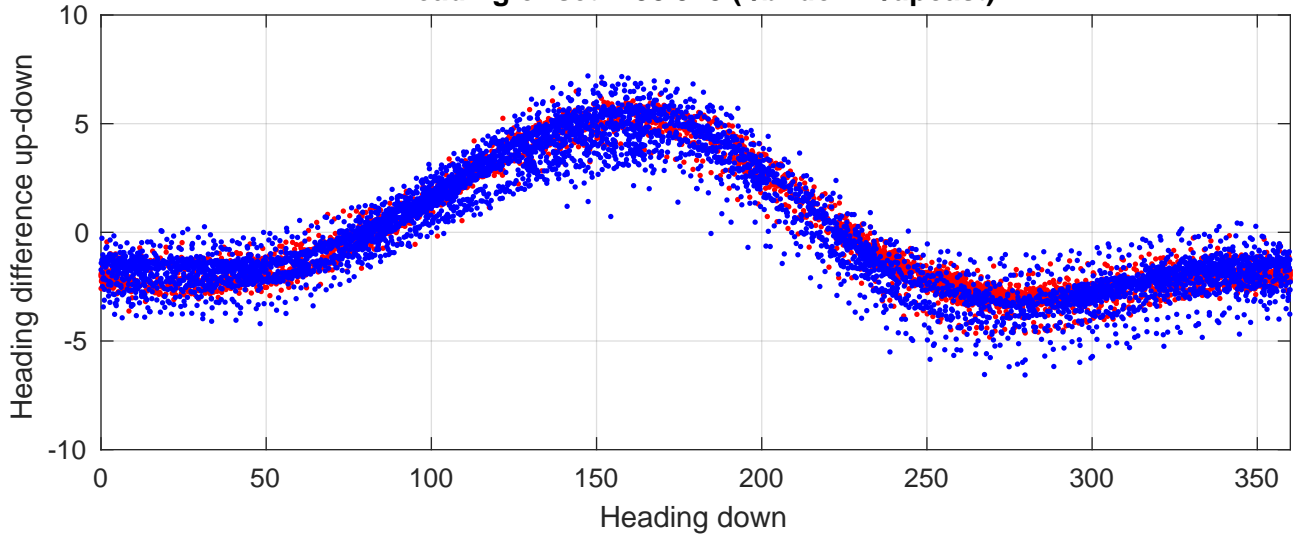

P2E station #3203 (V7) Figure 6

Heading offset : -98.913 (r/b: down/upcast)

Pitch offset : -3.0572

Roll offset : -4.2992