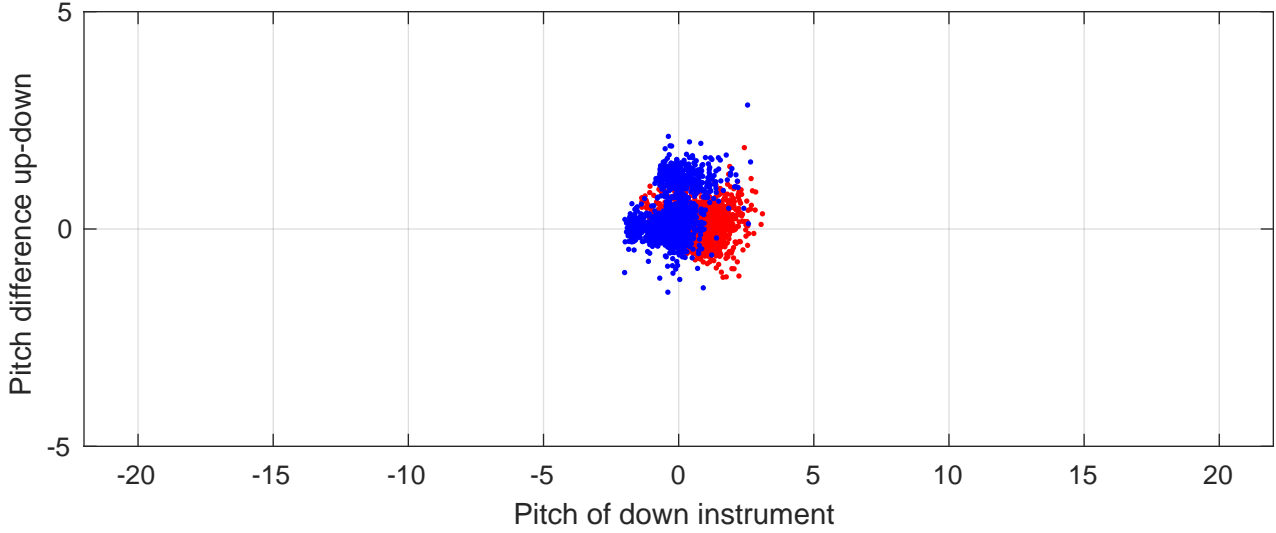

P2E station #3203 (V7) Figure 6

Heading offset : -98.913 (r/b: down/upcast)

Pitch offset : -3.0572

Roll offset : -4.2992