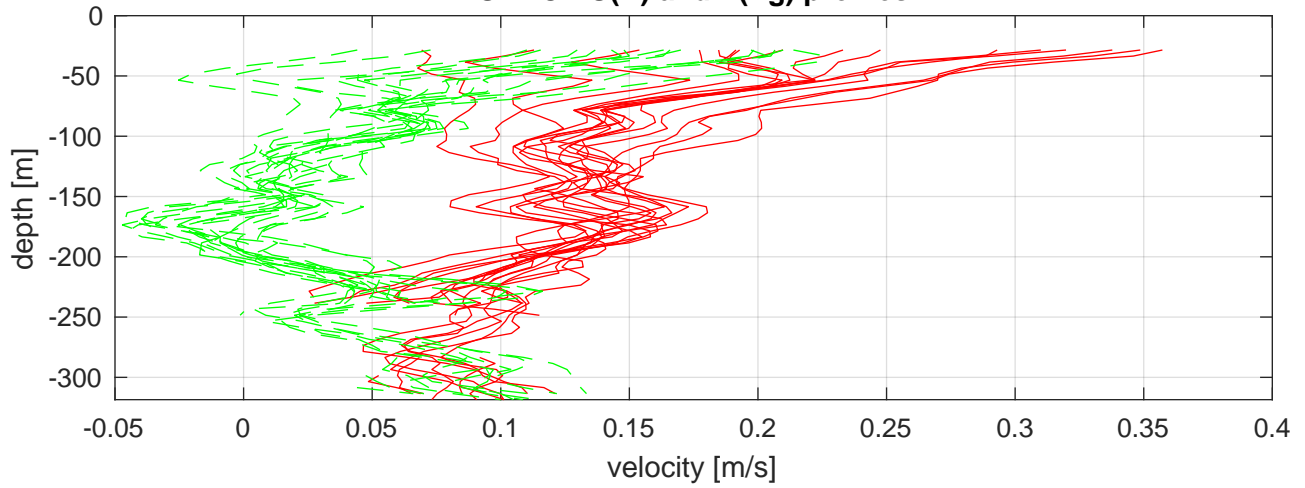

P2E station #3203 (V7) SADCP U(-r) and V(-g) profiles

ship nav (g.) start (bp) end (kp) SADCP (rp)