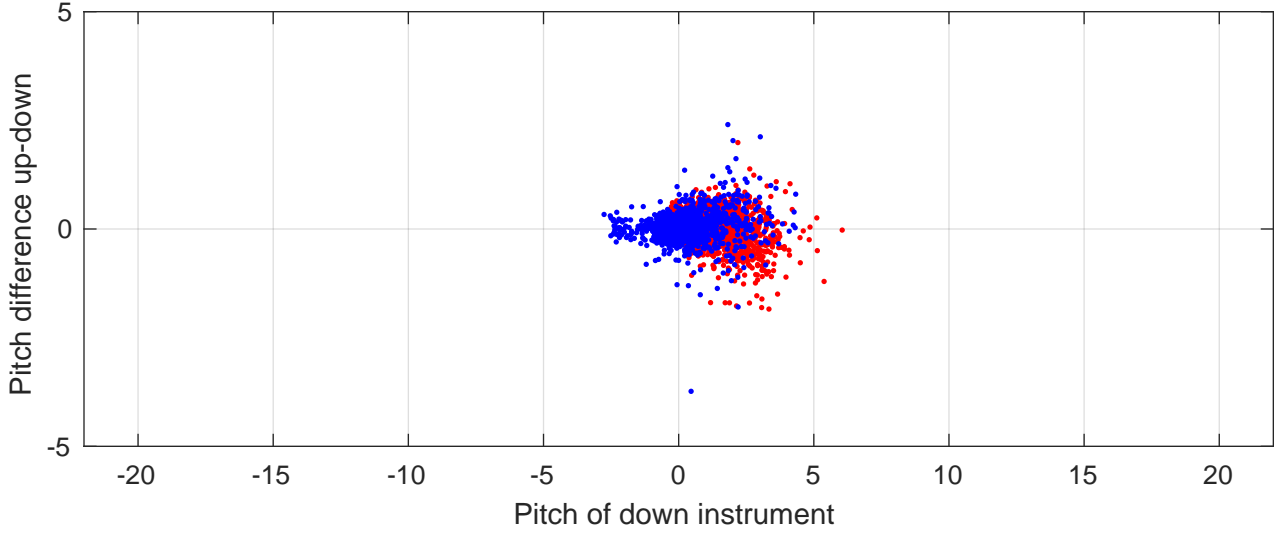

# P2E station #3301 (V7) Figure 6

Heading offset : -99.4547 (r/b: down/upcast)

Pitch offset : -2.1906

Roll offset : -3.1771