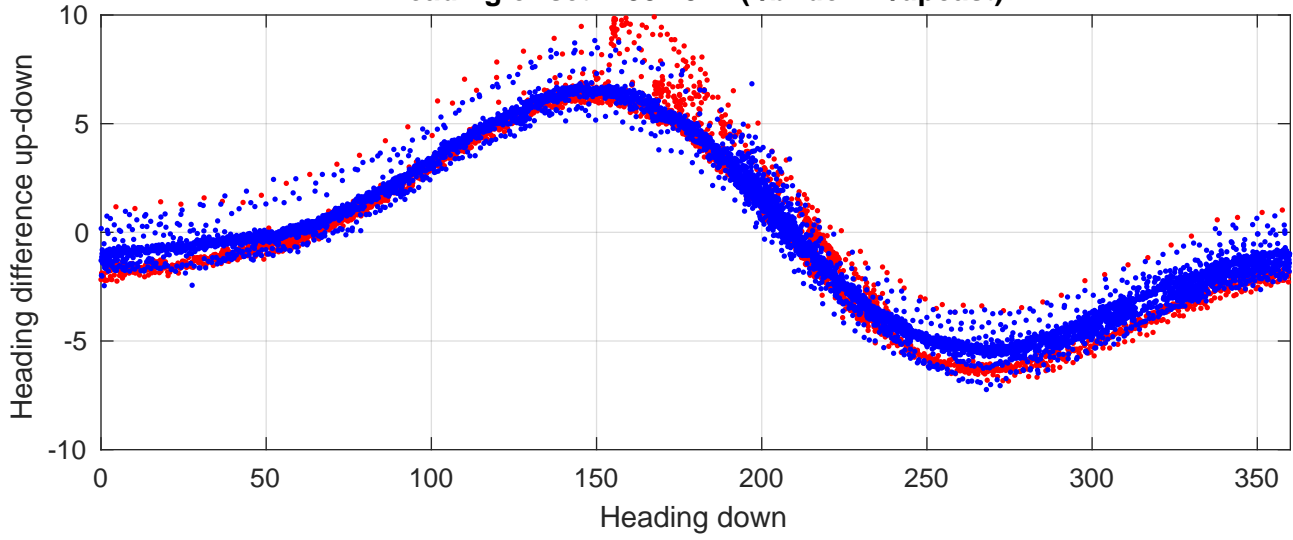

# P2E station #3301 (V7) Figure 6

Heading offset : -99.4547 (r/b: down/upcast)

Pitch offset : -2.1906

Roll offset : -3.1771