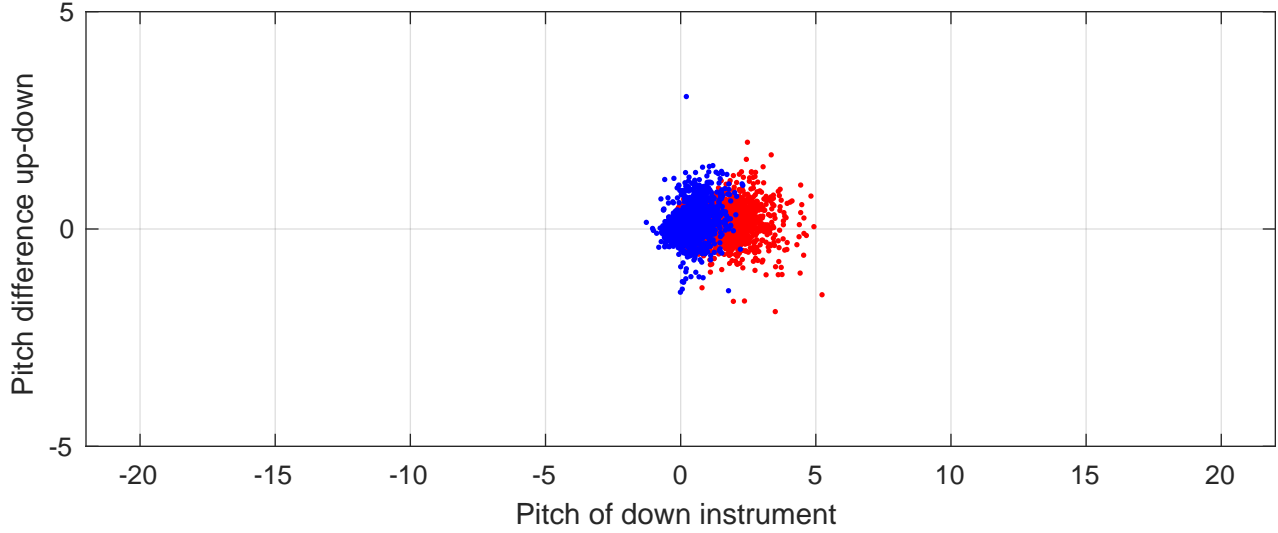

# P2E station #3401 (V7) Figure 6

Heading offset : -99.3175 (r/b: down/upcast)

Pitch offset : -2.6207

Roll offset : -3.4948