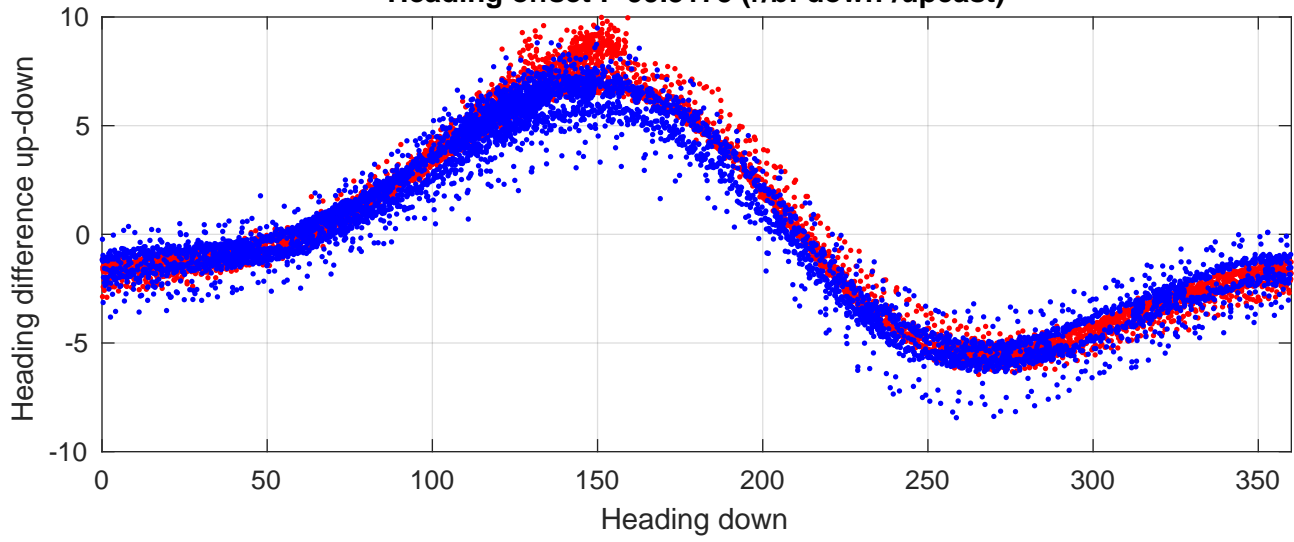

# P2E station #3401 (V7) Figure 6

Heading offset : -99.3175 (r/b: down/upcast)

Pitch offset : -2.6207

Roll offset : -3.4948