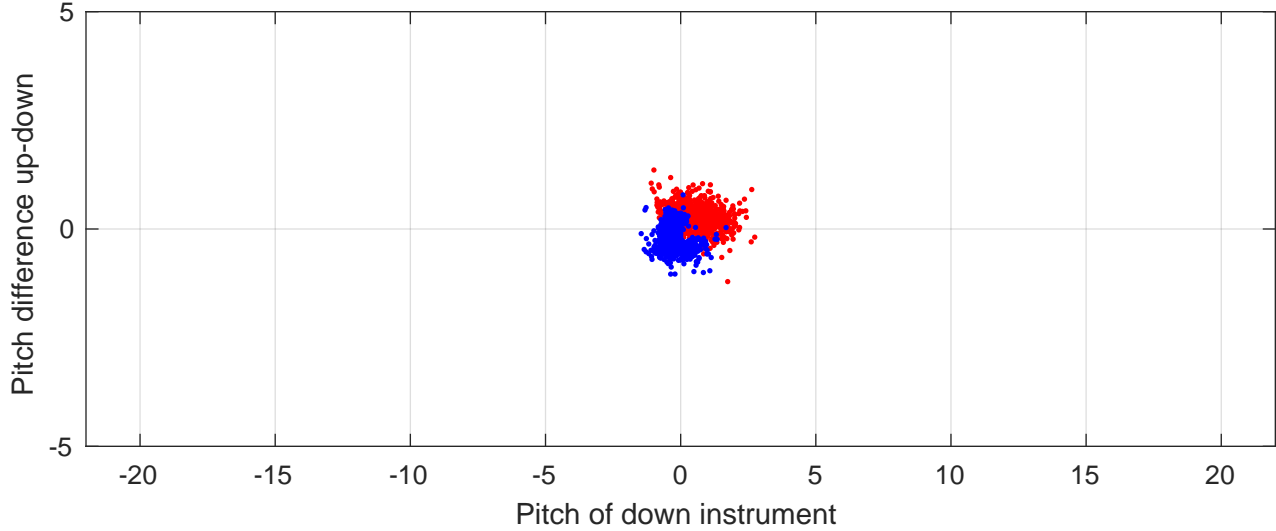

P2E station #3501 (V7) Figure 6

Heading offset : -99.1268 (r/b: down/upcast)

Pitch offset : -2.748

Roll offset : -4.2909