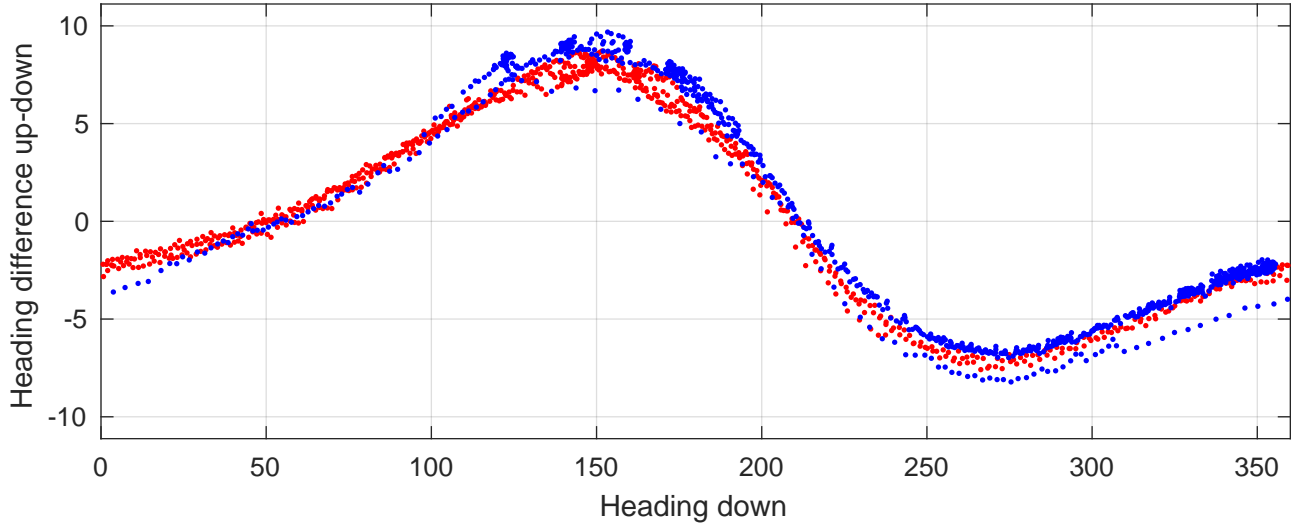

P2E station #3501 (V7) Figure 6

Heading offset : -99.1268 (r/b: down/upcast)

Pitch offset : -2.748

Roll offset : -4.2909