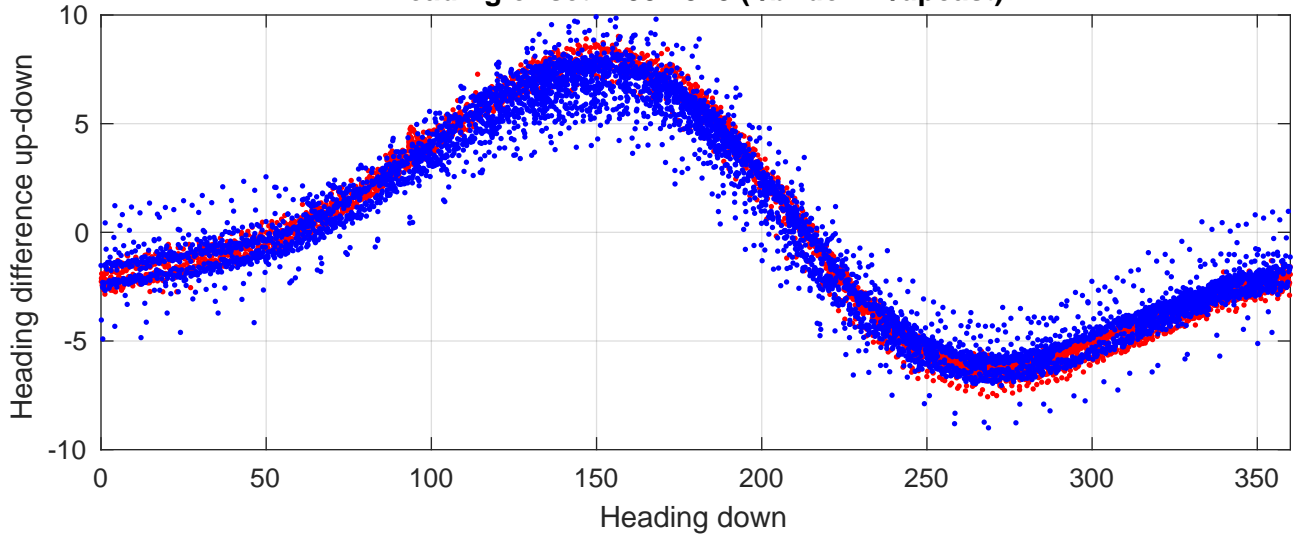

P2E station #3502 (V7) Figure 6

Heading offset : -99.4348 (r/b: down/upcast)

Pitch offset : -2.7145

Roll offset : -4.1992