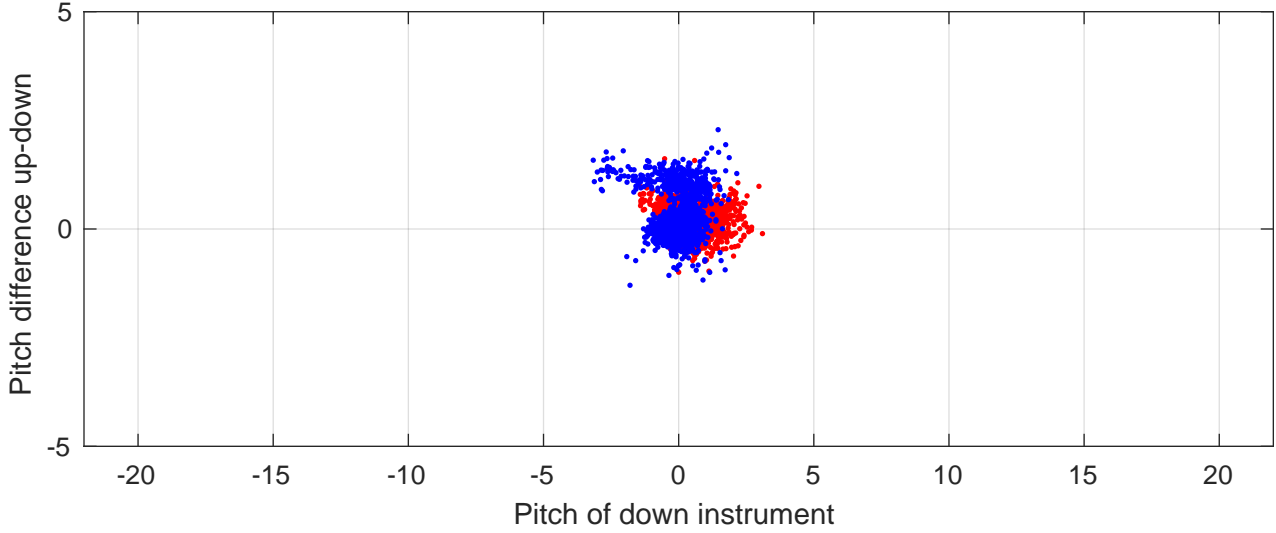

P2E station #3502 (V7) Figure 6

Heading offset : -99.4348 (r/b: down/upcast)

Pitch offset : -2.7145

Roll offset : -4.1992