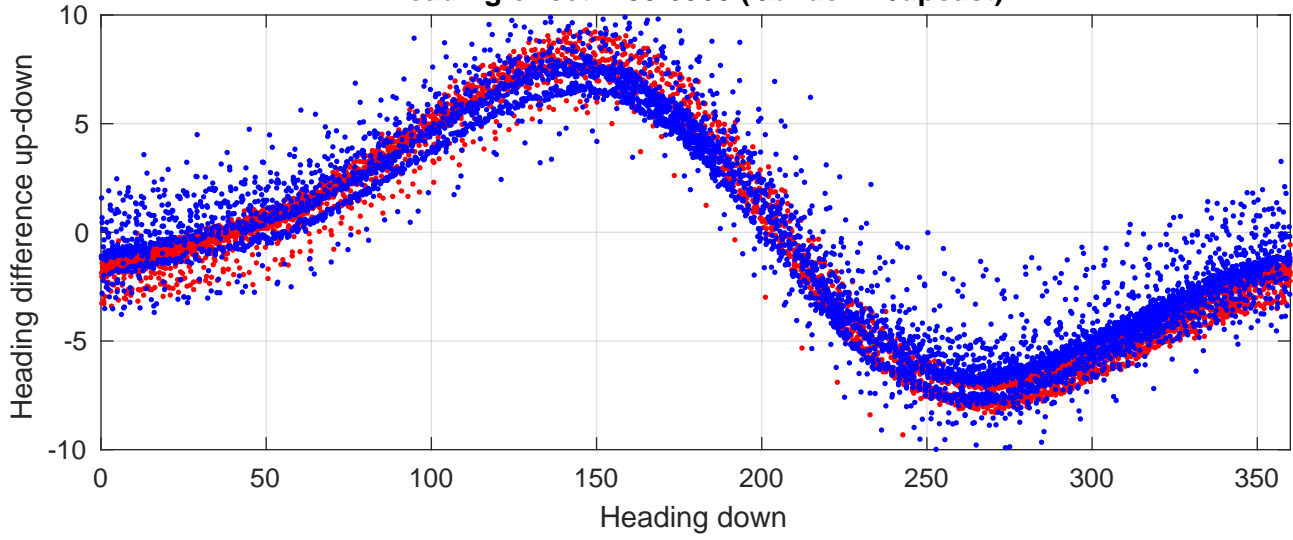

# P2E station #3601 (V7) Figure 6

Heading offset : -99.6568 (r/b: down/upcast)

Pitch offset : -3.3466

Roll offset : -3.0744