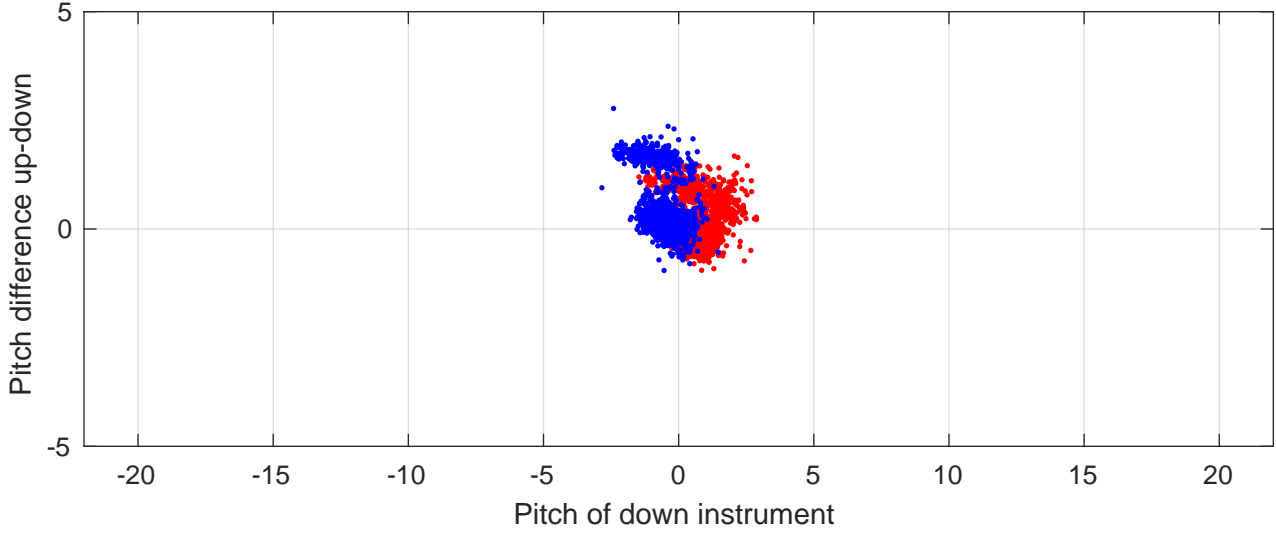

# P2E station #3601 (V7) Figure 6

Heading offset : -99.6568 (r/b: down/upcast)

Pitch offset : -3.3466

Roll offset : -3.0744