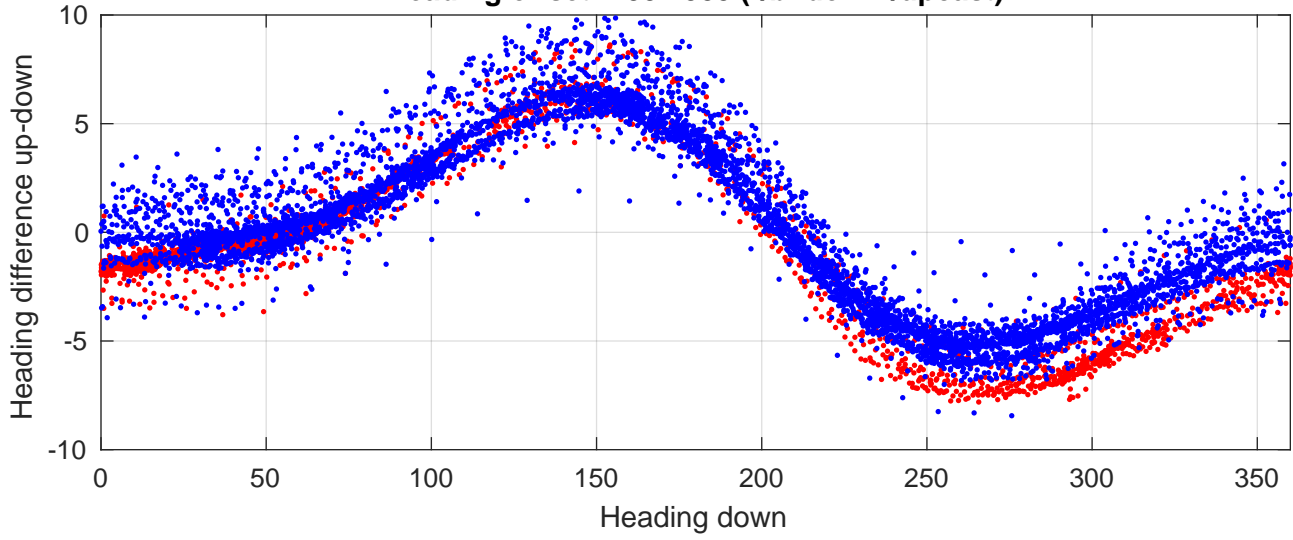

P2E station #3701 (V7) Figure 6

Heading offset : -99.2585 (r/b: down/upcast)

Pitch offset : -2.1849

Roll offset : -2.8794