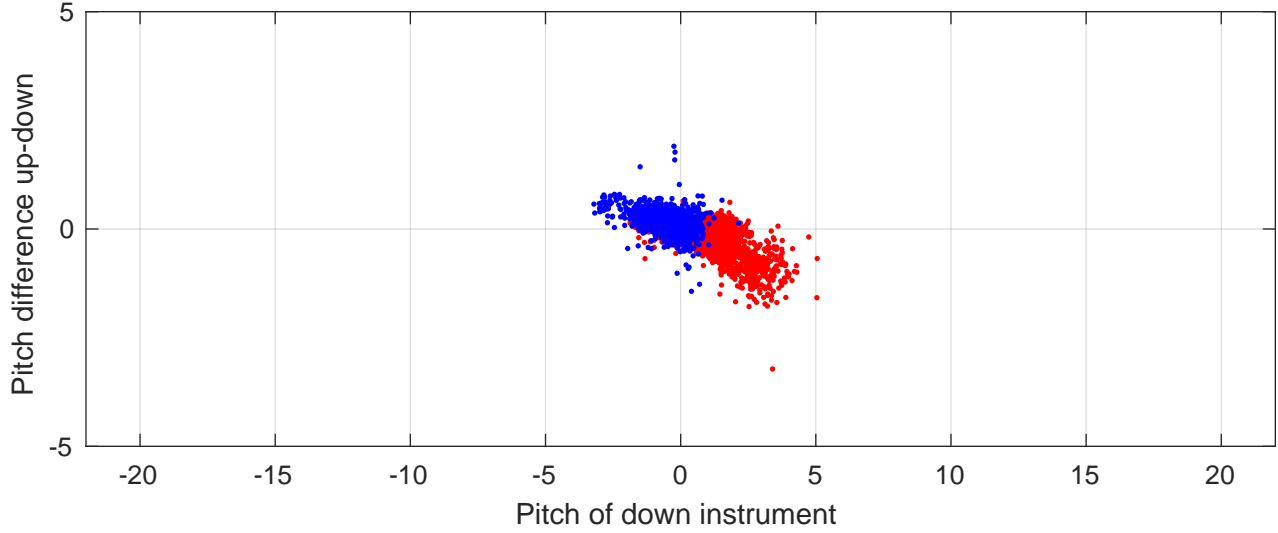

P2E station #3701 (V7) Figure 6

Heading offset : -99.2585 (r/b: down/upcast)

Pitch offset : -2.1849

Roll offset : -2.8794