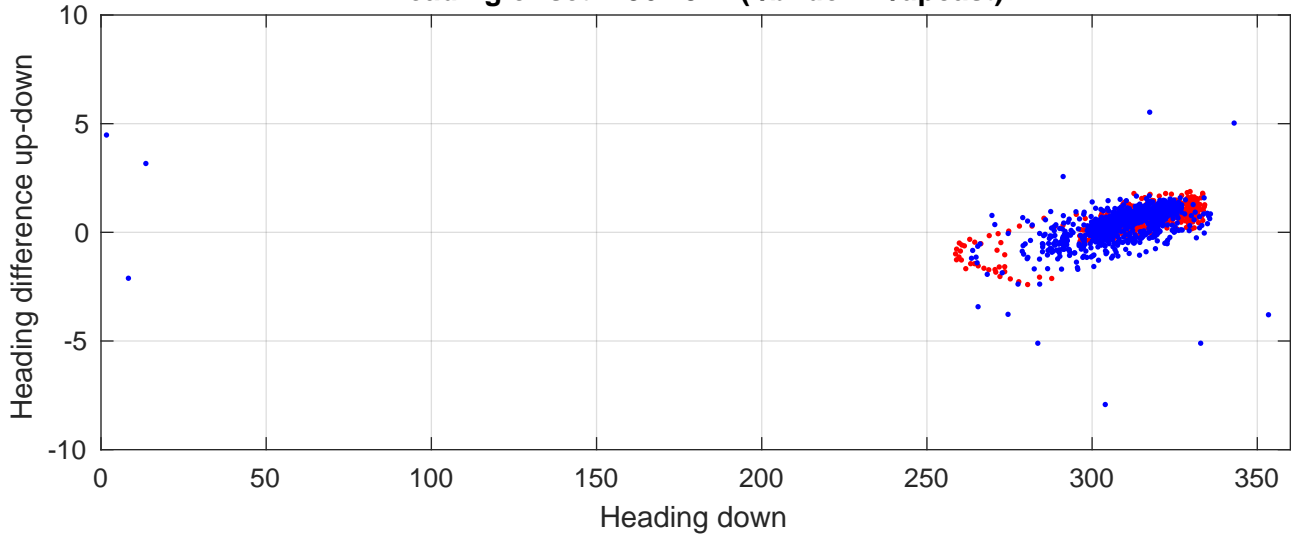

P2E station #3801 (V7) Figure 6

Heading offset : -96.2527 (r/b: down/upcast)

Pitch offset : -2.9098

Roll offset : -3.6901