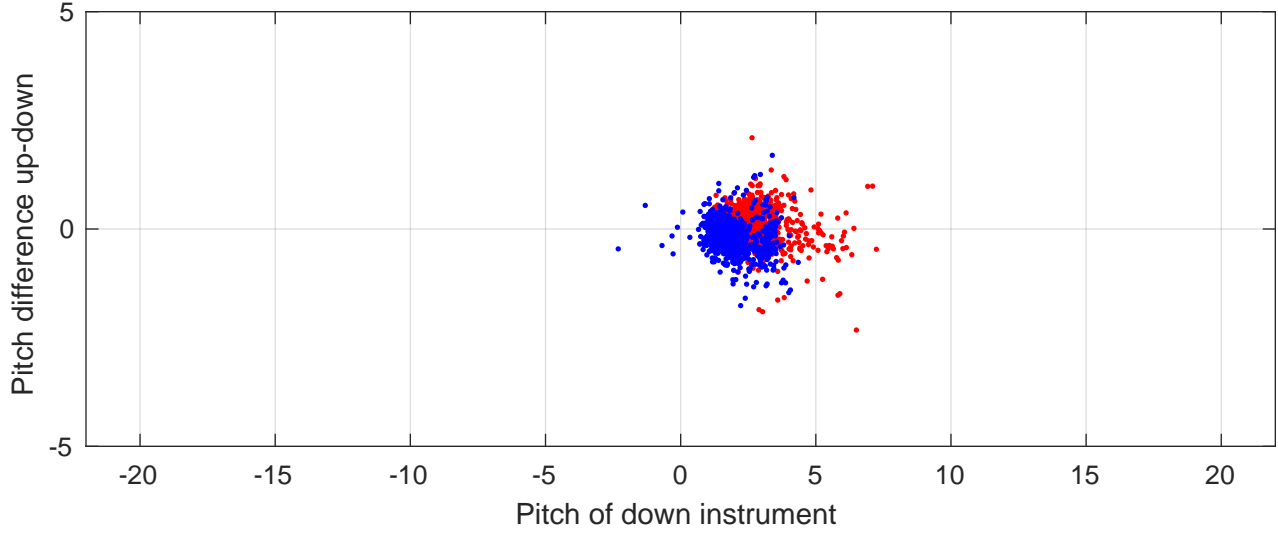

P2E station #3801 (V7) Figure 6

Heading offset : -96.2527 (r/b: down/upcast)

Pitch offset : -2.9098

Roll offset : -3.6901