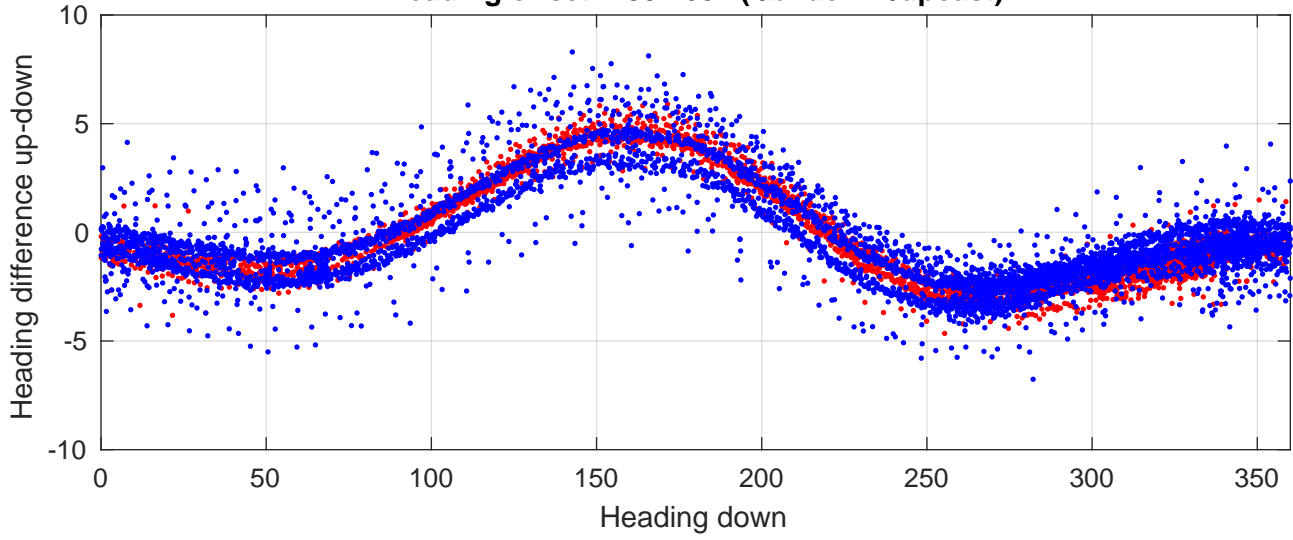

P2E station #3802 (V7) Figure 6

Heading offset : -99.1607 (r/b: down/upcast)

Pitch offset : -2.1796

Roll offset : -3.1257