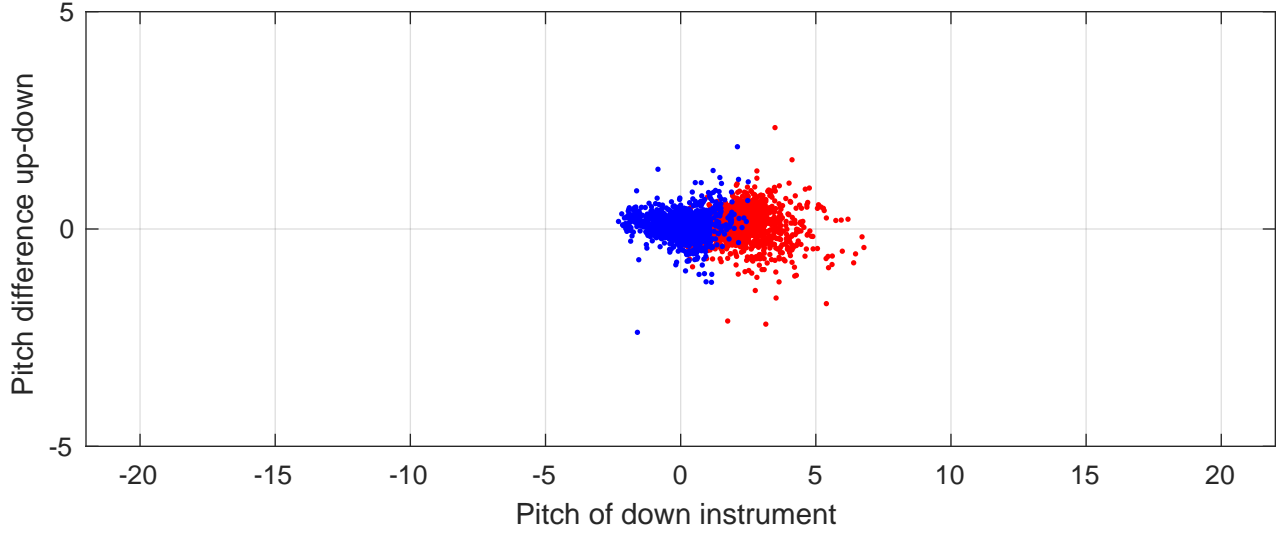

P2E station #3802 (V7) Figure 6

Heading offset : -99.1607 (r/b: down/upcast)

Pitch offset : -2.1796

Roll offset : -3.1257