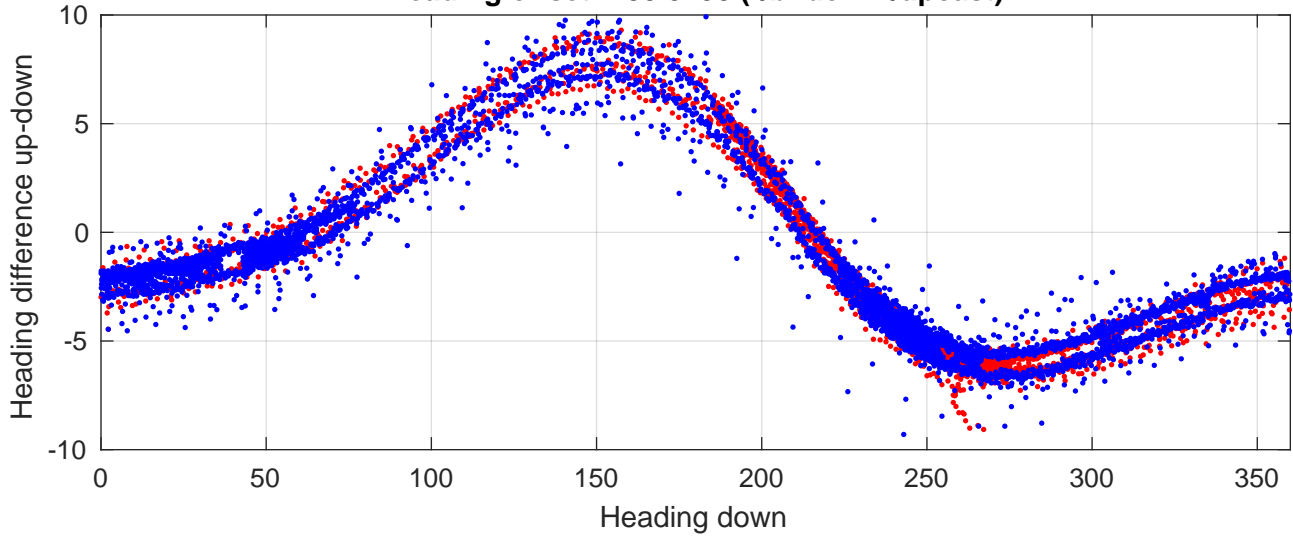

P2E station #3901 (V7) Figure 6

Heading offset : -99.3198 (r/b: down/upcast)

Pitch offset : -2.6289

Roll offset : -3.6667