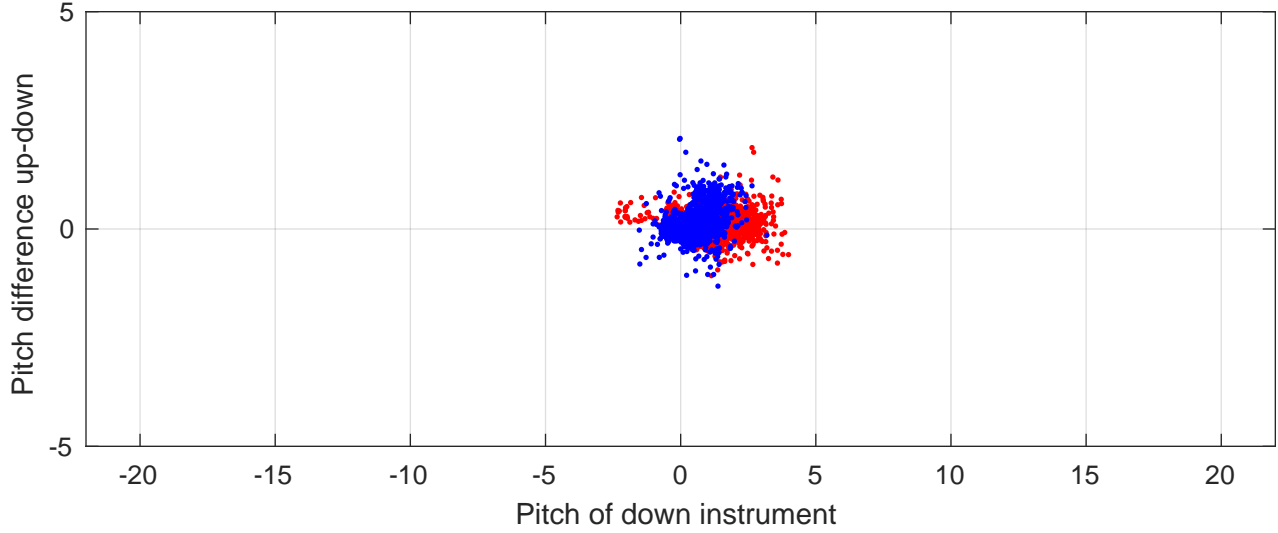

P2E station #3901 (V7) Figure 6

Heading offset : -99.3198 (r/b: down/upcast)

Pitch offset : -2.6289

Roll offset : -3.6667