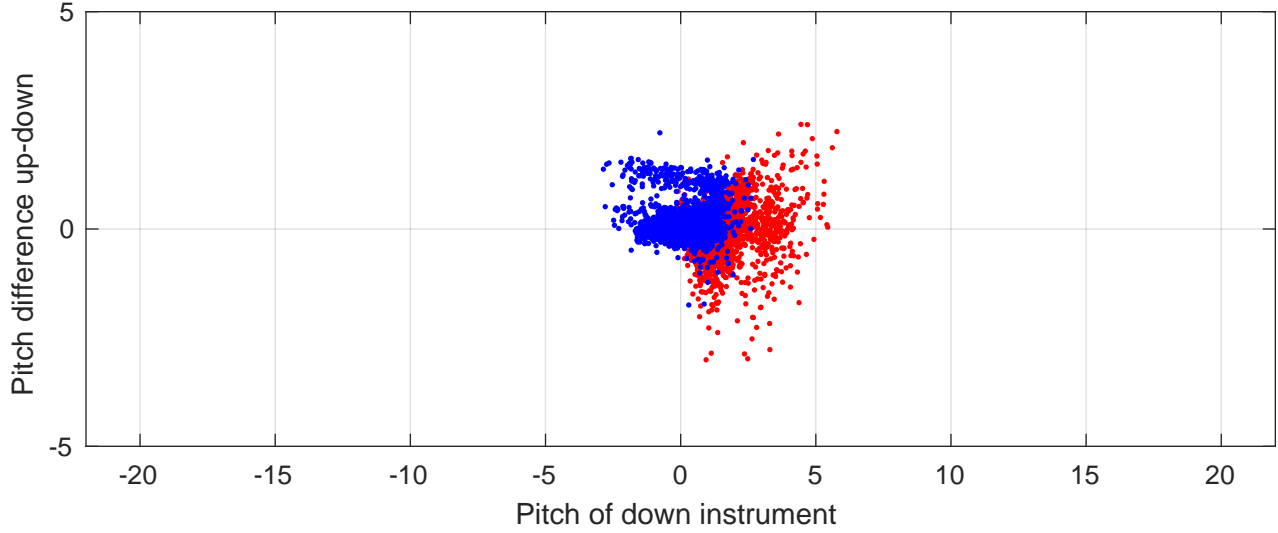

P2E station #4003 (V7) Figure 6

Heading offset : -99.1536 (r/b: down/upcast)

Pitch offset : -2.888

Roll offset : -4.0762