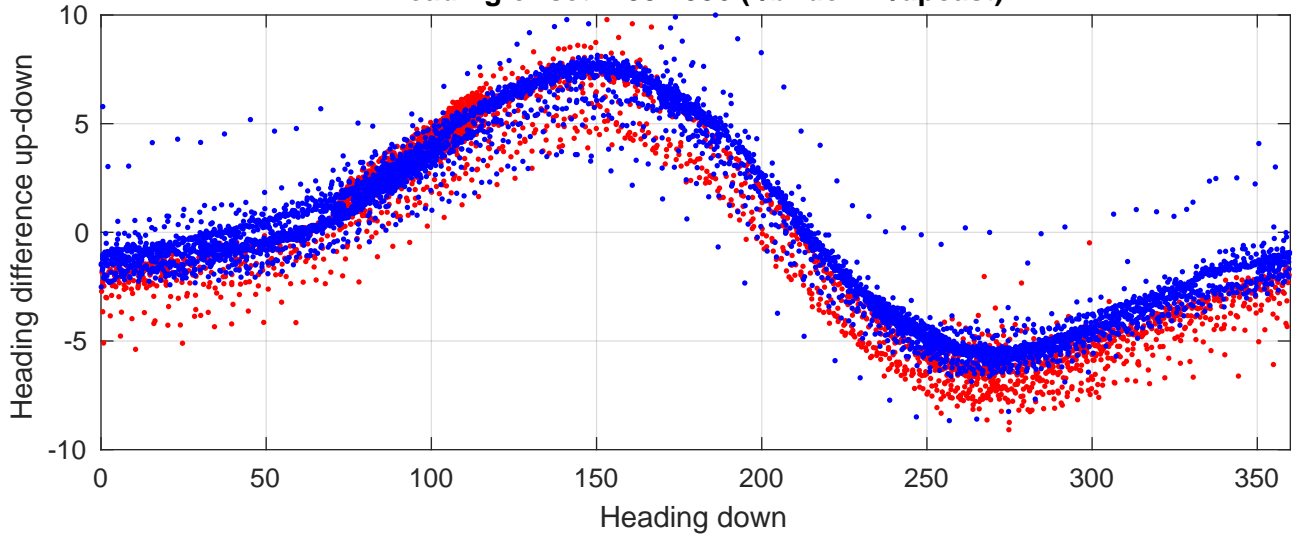

P2E station #4003 (V7) Figure 6

Heading offset : -99.1536 (r/b: down/upcast)

Pitch offset : -2.888

Roll offset : -4.0762