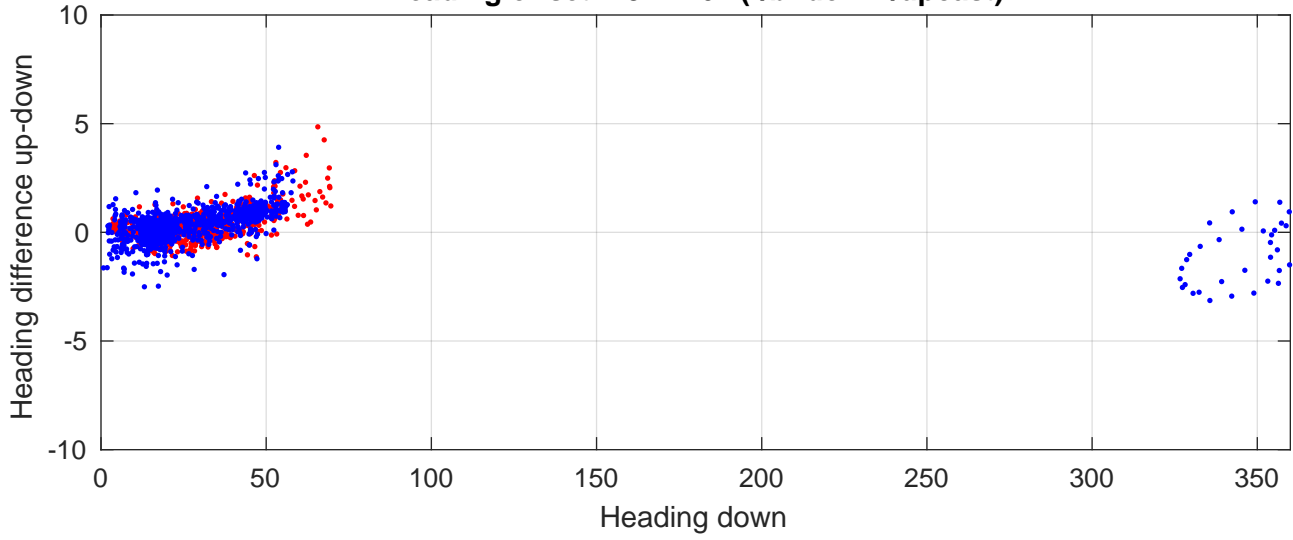

# P2E station #4101 (V7) Figure 6

Heading offset : -97.7264 (r/b: down/upcast)

Pitch offset : -2.4883

Roll offset : -3.4166