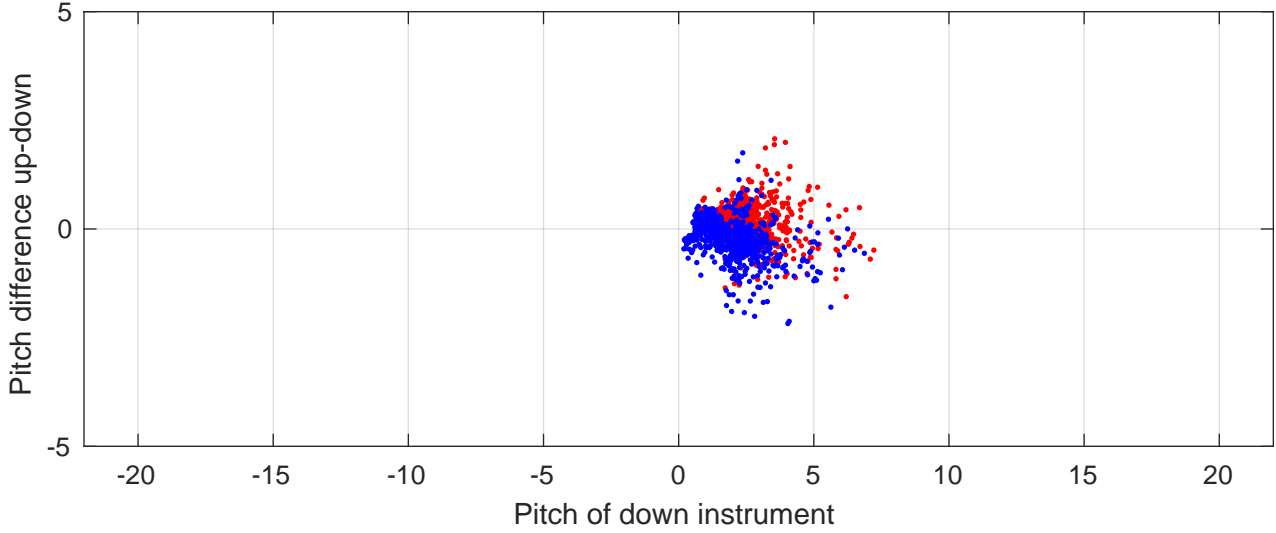

# P2E station #4101 (V7) Figure 6

Heading offset : -97.7264 (r/b: down/upcast)

Pitch offset : -2.4883

Roll offset : -3.4166