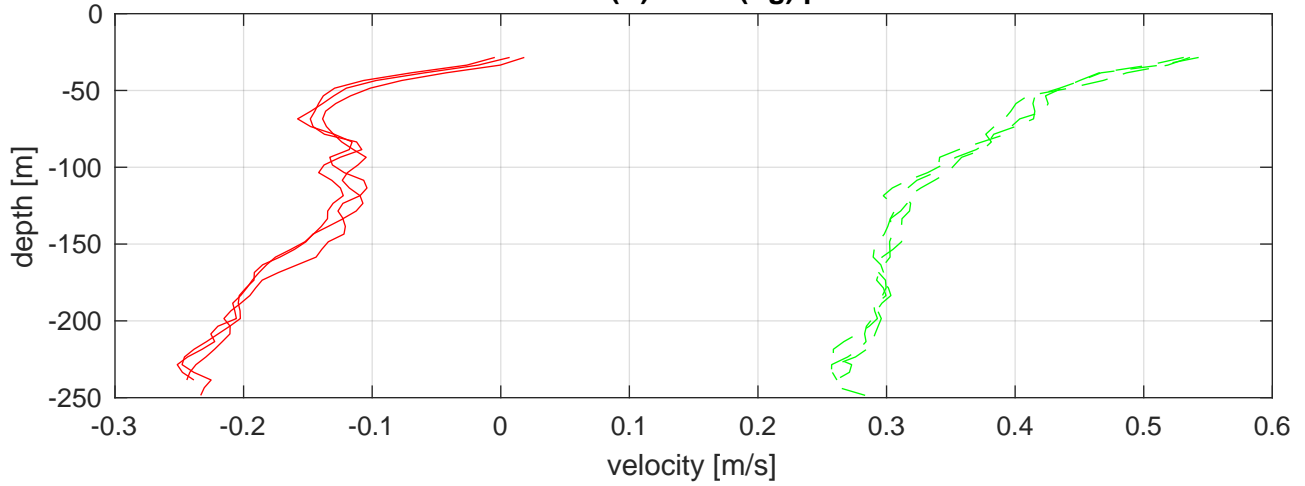

### P2E station #4101 (V7) SADCP U(-r) and V(-g) profiles

### ship nav (g.) start (bp) end (kp) SADCP (rp)