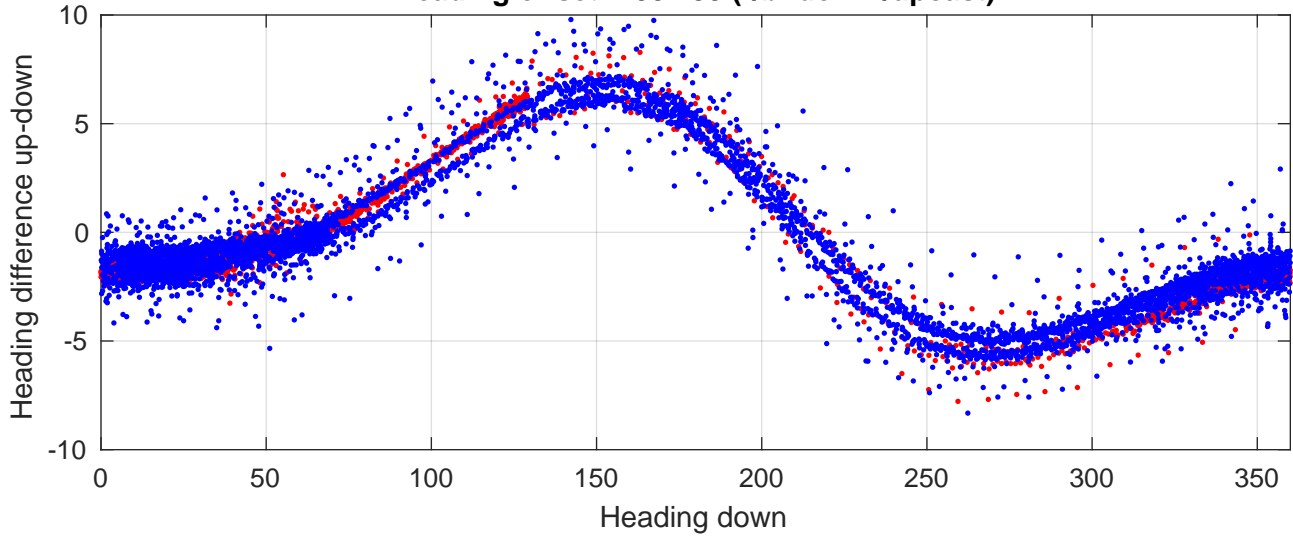

# P2E station #4102 (V7) Figure 6

Heading offset : -99.299 (r/b: down-/upcast)

Pitch offset : -2.0341

Roll offset : -2.9716