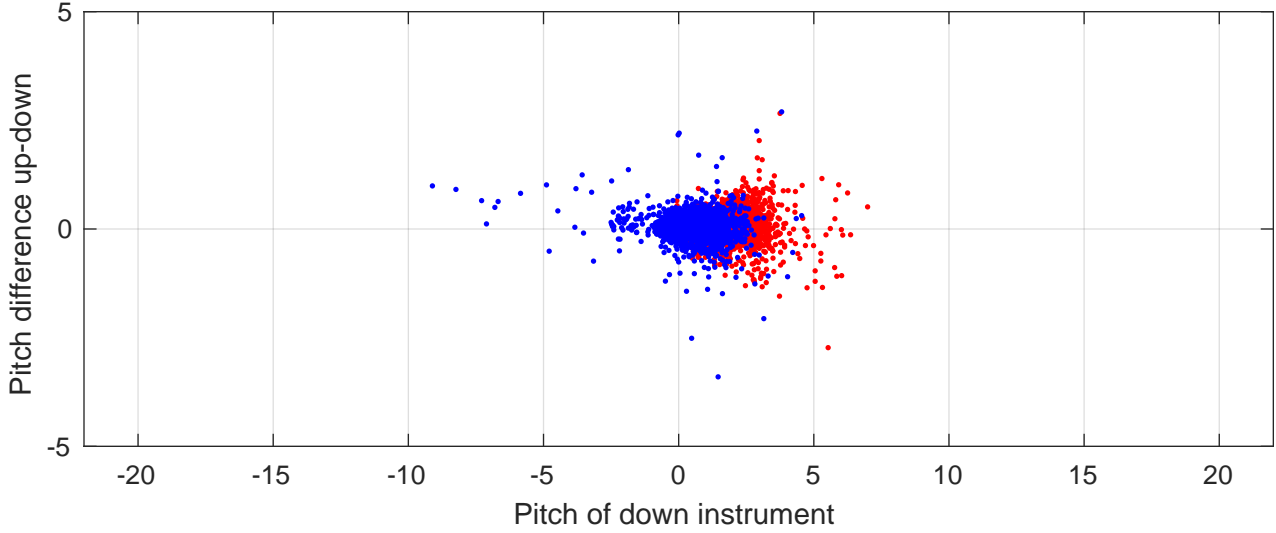

# P2E station #4102 (V7) Figure 6

Heading offset : -99.299 (r/b: down-/upcast)

Pitch offset : -2.0341

Roll offset : -2.9716