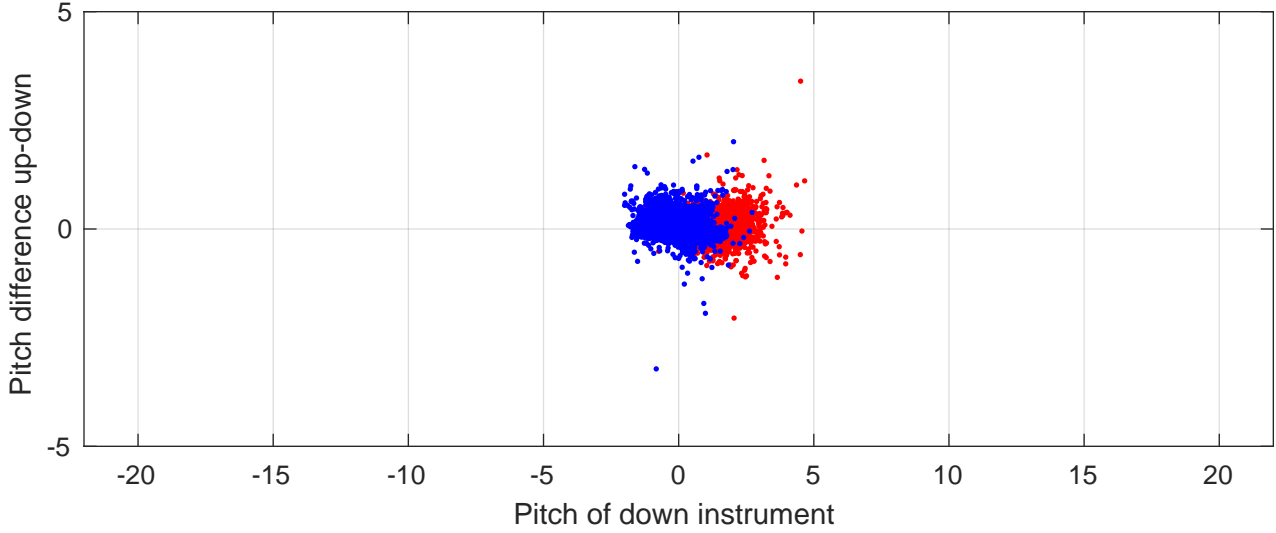

P2E station #4201 (V7) Figure 6

Heading offset : -99.5114 (r/b: down/upcast)

Pitch offset : -2.3173

Roll offset : -3.4245