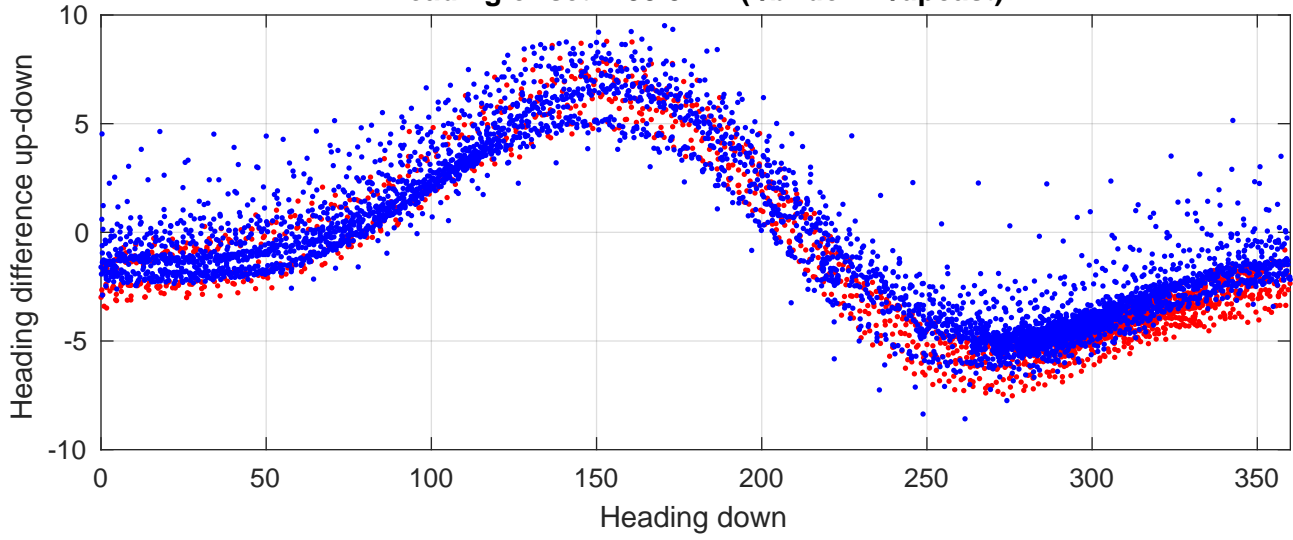

P2E station #4201 (V7) Figure 6

Heading offset : -99.5114 (r/b: down/upcast)

Pitch offset : -2.3173

Roll offset : -3.4245