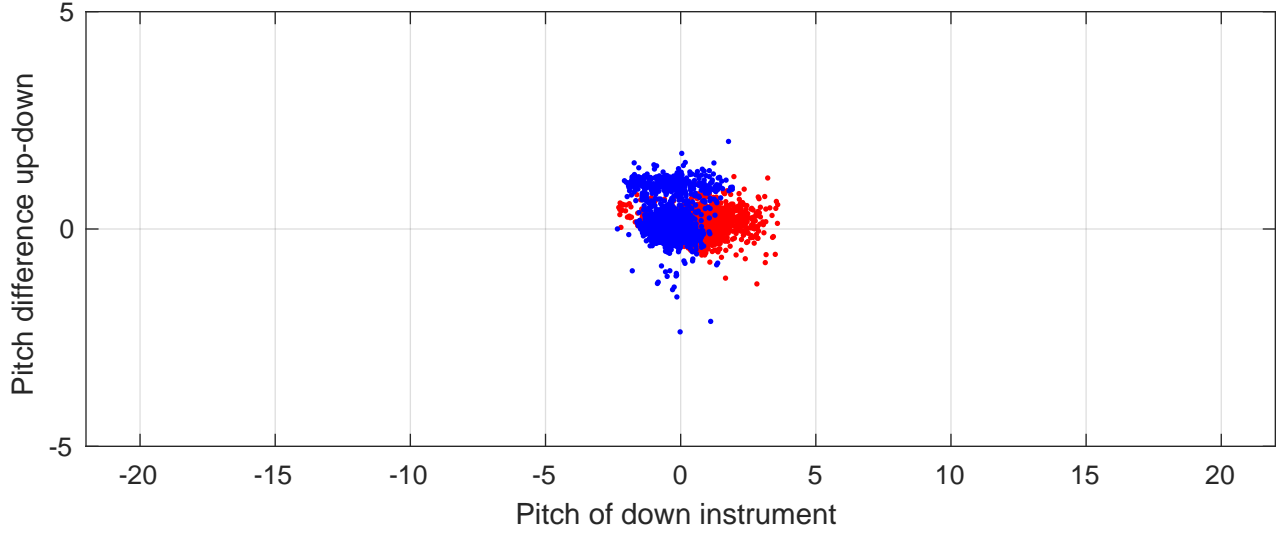

P2E station #4301 (V7) Figure 6

Heading offset : -99.3821 (r/b: down/upcast)

Pitch offset : -2.6016

Roll offset : -3.8864