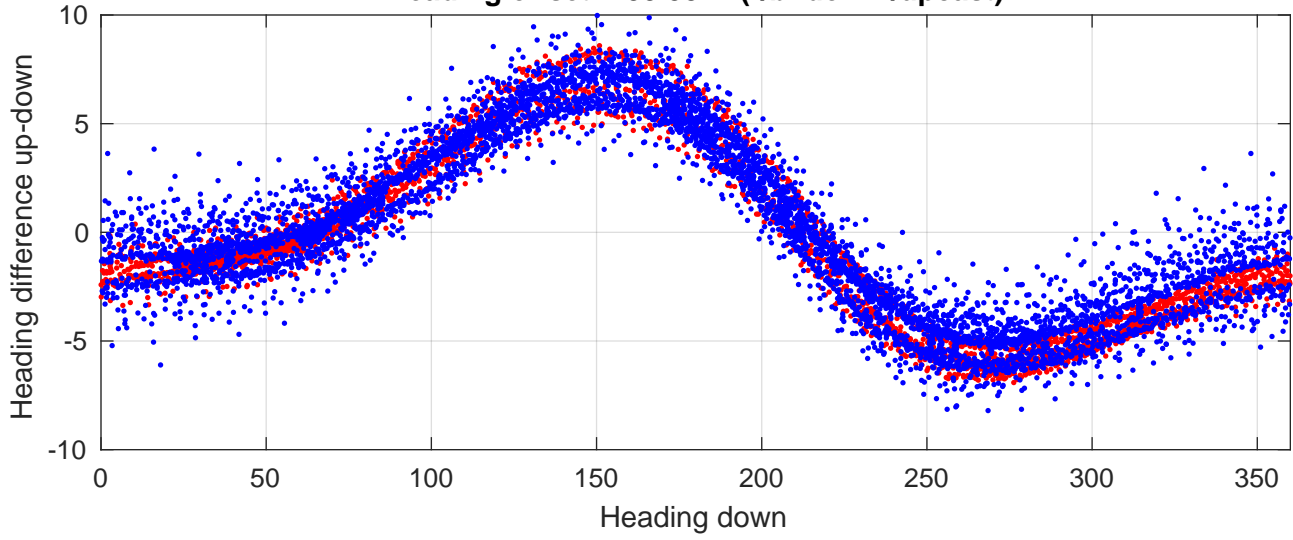

P2E station #4301 (V7) Figure 6

Heading offset : -99.3821 (r/b: down/upcast)

Pitch offset : -2.6016

Roll offset : -3.8864