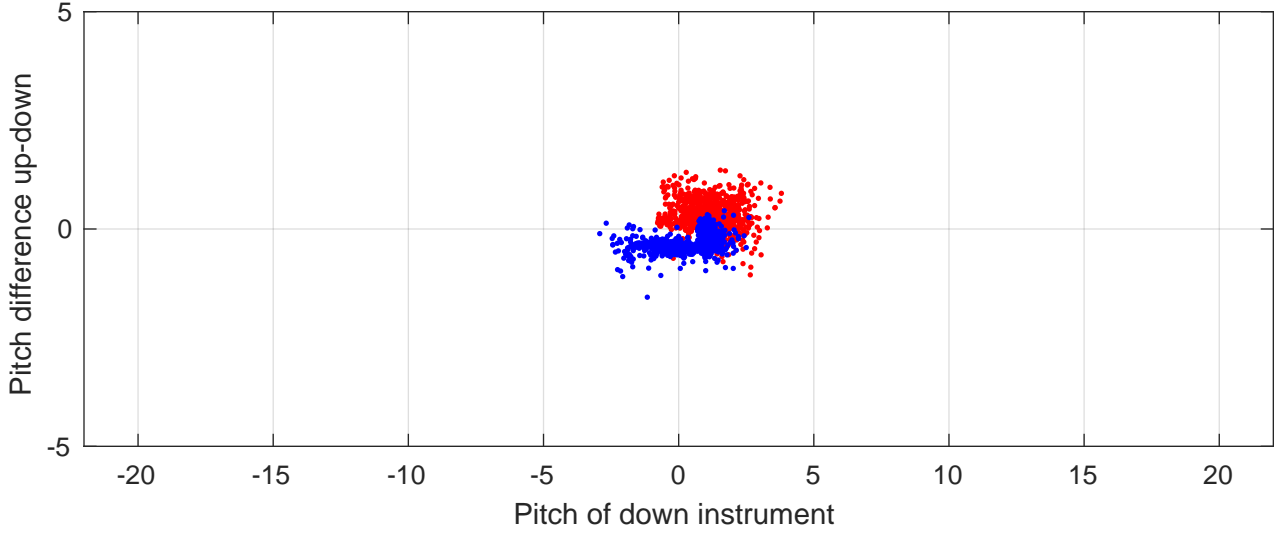

# P2E station #4401 (V7) Figure 6

Heading offset : -99.2577 (r/b: down/upcast)

Pitch offset : -3.0345

Roll offset : -4.2488