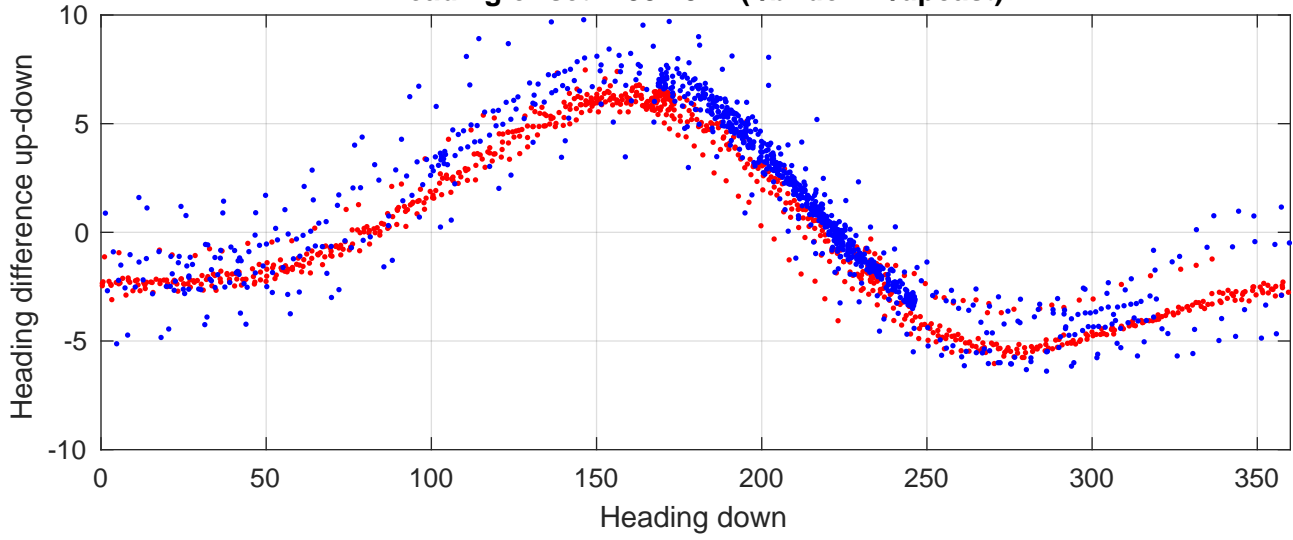

# P2E station #4401 (V7) Figure 6

Heading offset : -99.2577 (r/b: down/upcast)

Pitch offset : -3.0345

Roll offset : -4.2488