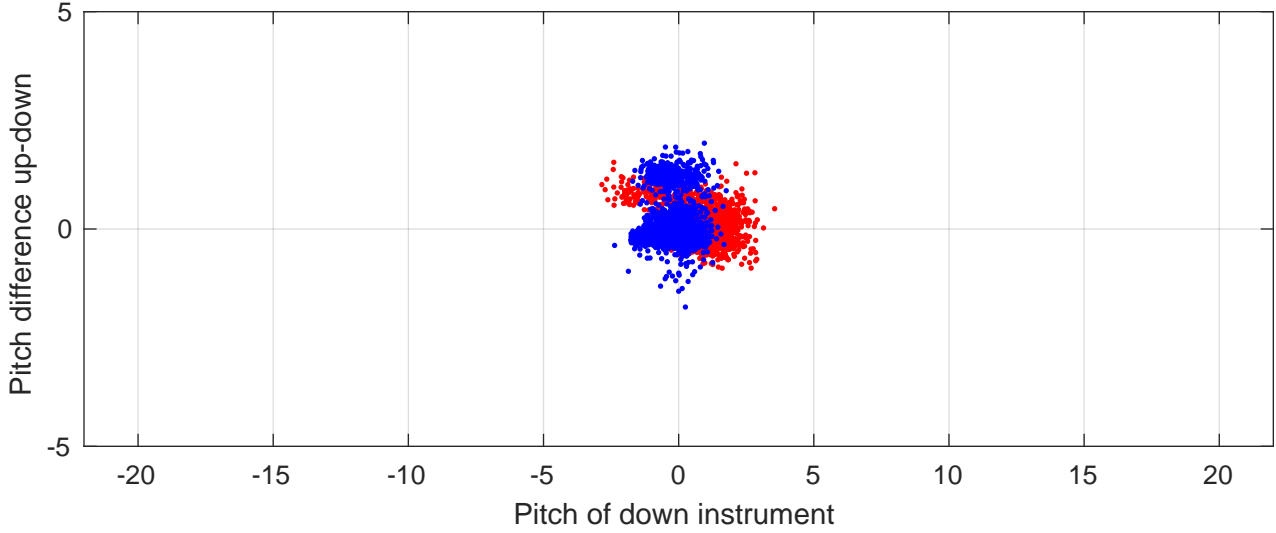

P2E station #4402 (V7) Figure 6

Heading offset : -99.2989 (r/b: down/upcast)

Pitch offset : -2.9173

Roll offset : -4.2059