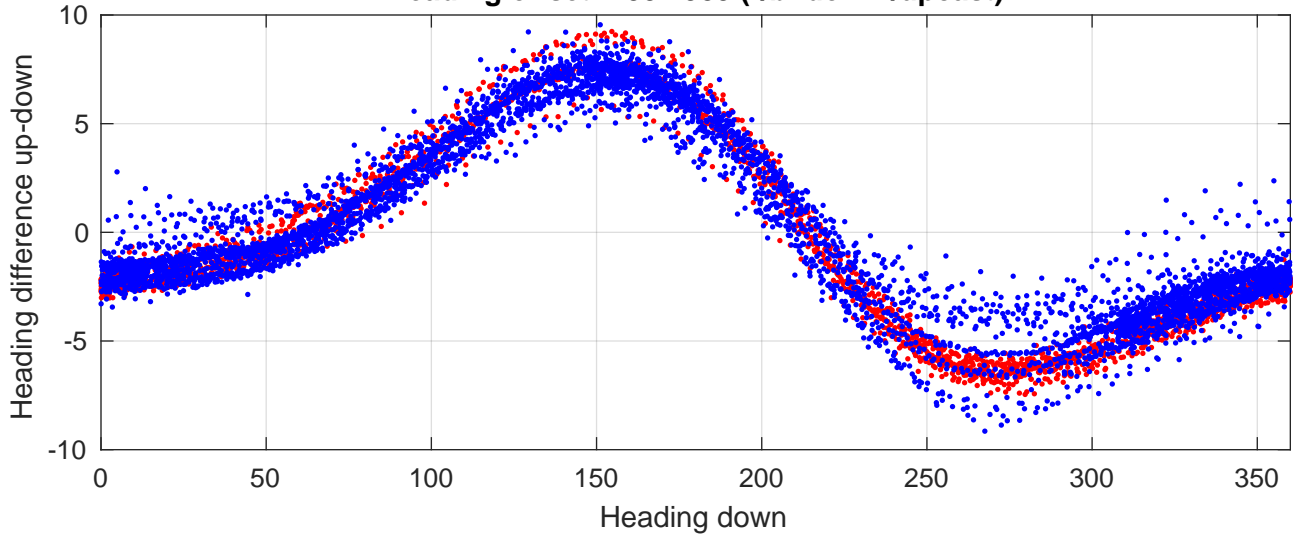

P2E station #4402 (V7) Figure 6

Heading offset : -99.2989 (r/b: down/upcast)

Pitch offset : -2.9173

Roll offset : -4.2059