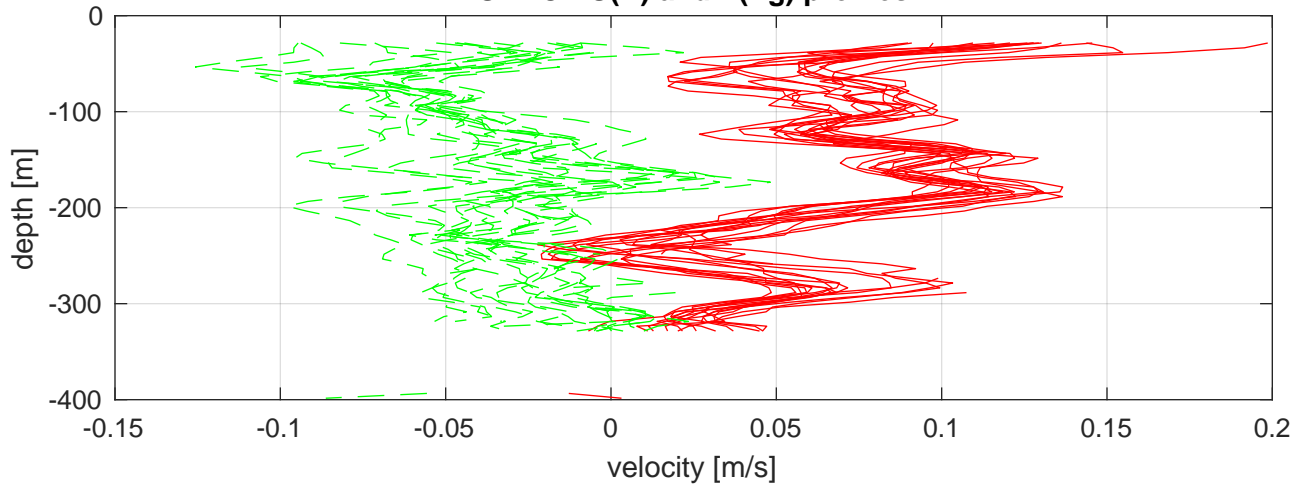

P2E station #4402 (V7)
SADCP U(-r) and V(--g) profiles

ship nav (g.) start (bp) end (kp) SADCP (rp)