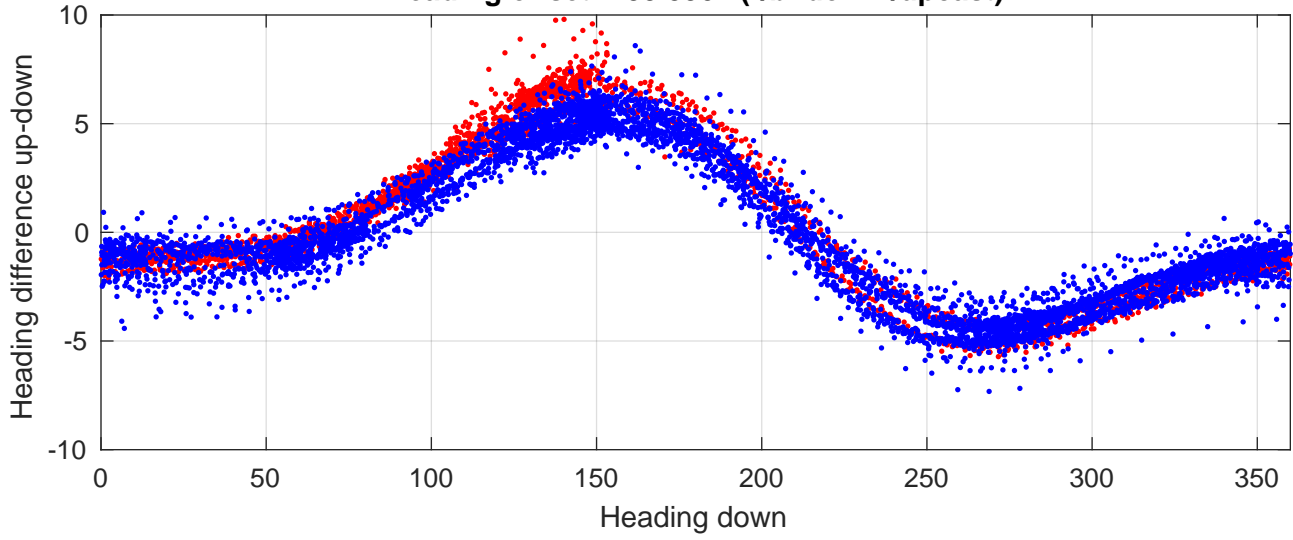

P2E station #4501 (V7) Figure 6

Heading offset : -99.3902 (r/b: down/upcast)

Pitch offset : -3.6957

Roll offset : -2.7032