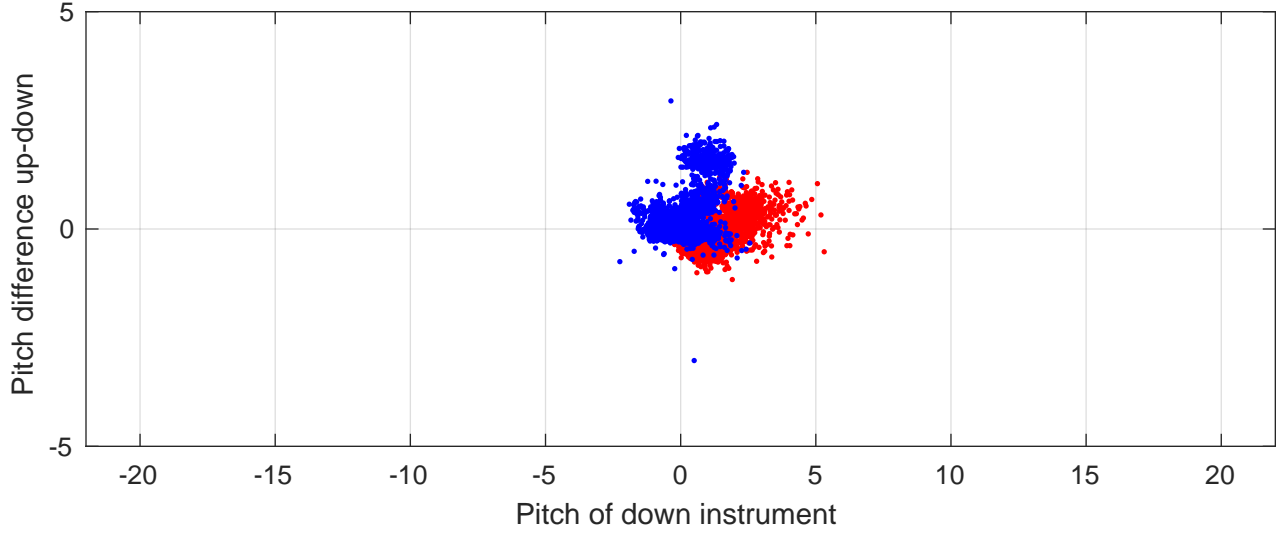

P2E station #4501 (V7) Figure 6

Heading offset : -99.3902 (r/b: down/upcast)

Pitch offset : -3.6957

Roll offset : -2.7032