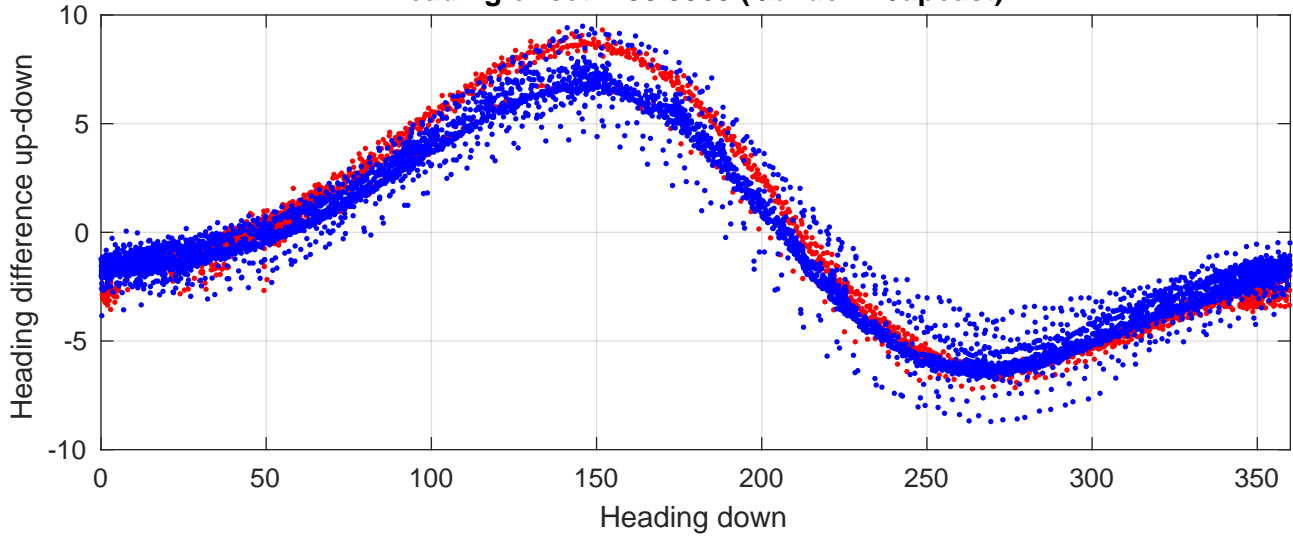

P2E station #4601 (V7) Figure 6

Heading offset : -98.9363 (r/b: down/upcast)

Pitch offset : -3.6728

Roll offset : -2.6622