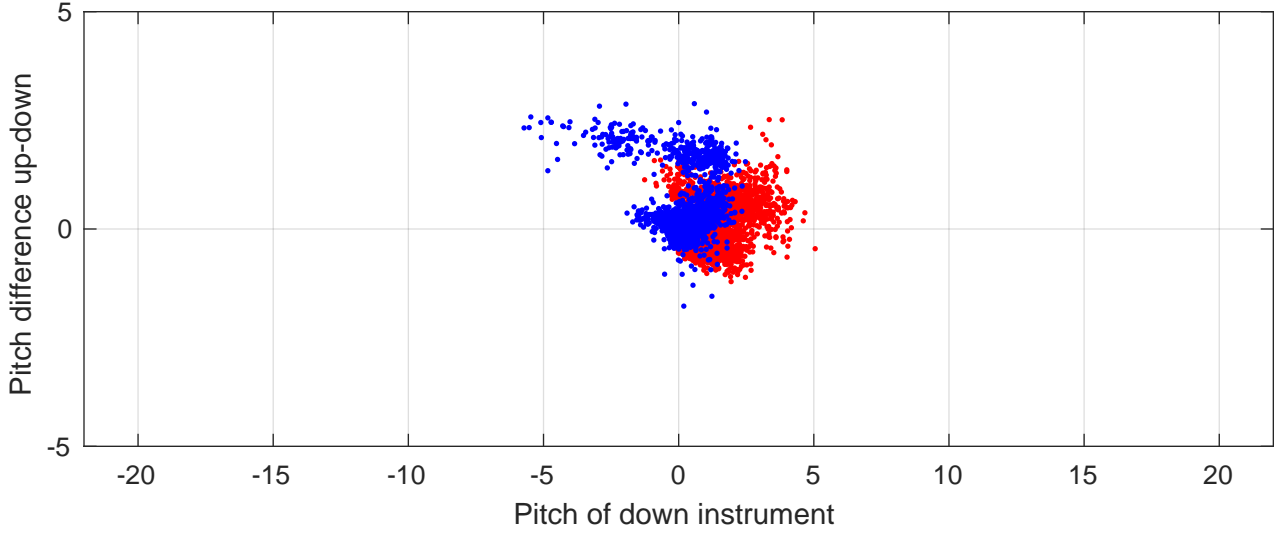

P2E station #4601 (V7) Figure 6

Heading offset : -98.9363 (r/b: down/upcast)

Pitch offset : -3.6728

Roll offset : -2.6622