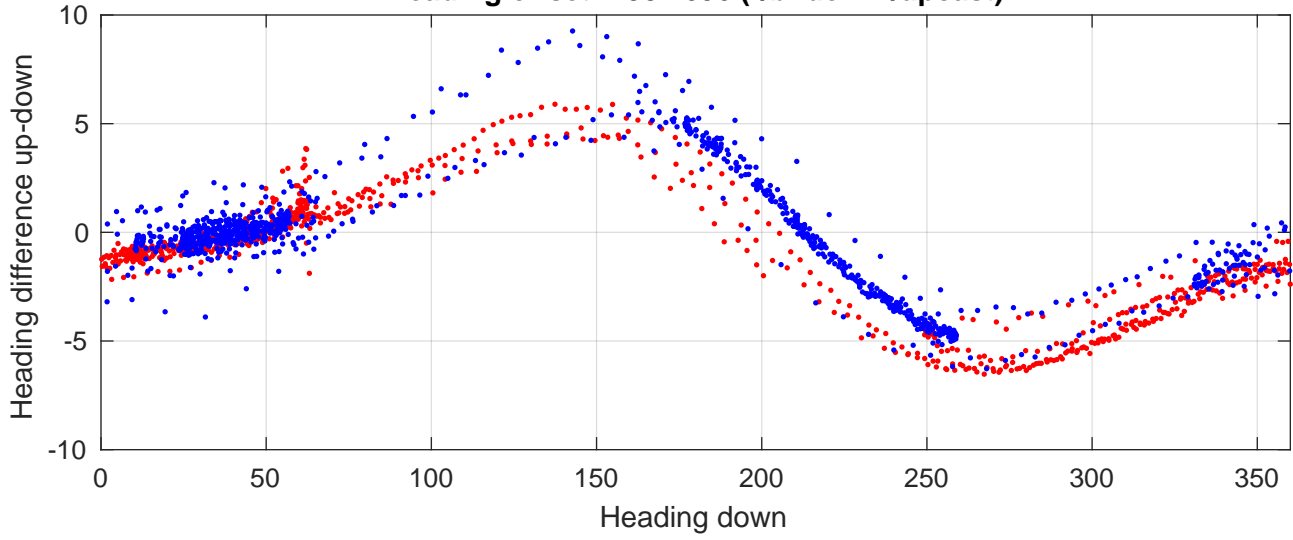

P2E station #4701 (V7) Figure 6

Heading offset : -98.7656 (r/b: down/upcast)

Pitch offset : -2.7943

Roll offset : -3.0575