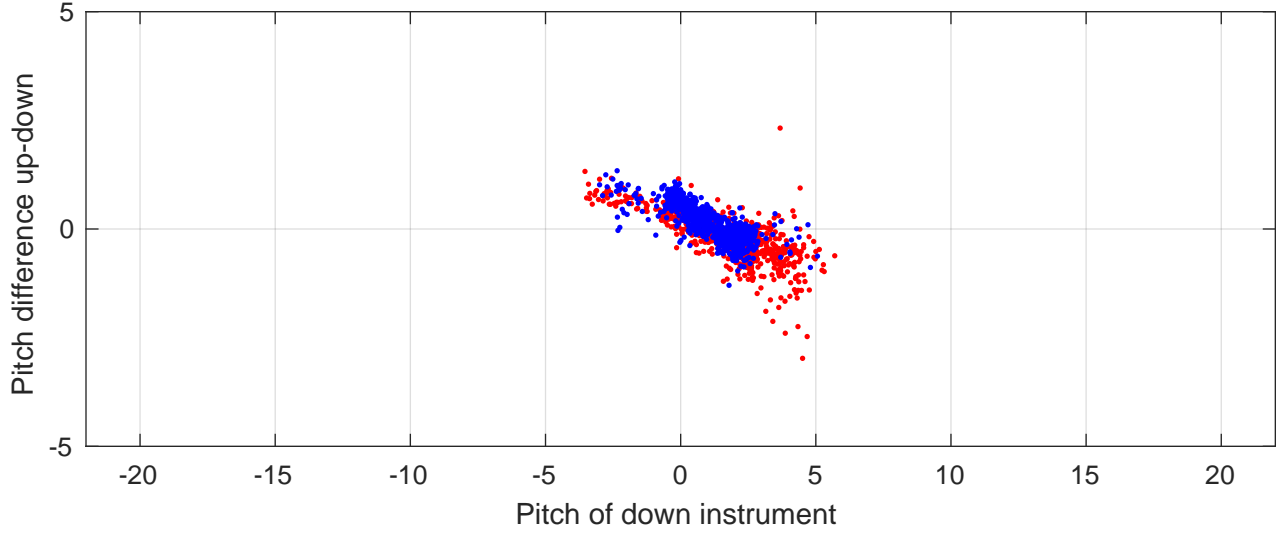

P2E station #4701 (V7) Figure 6

Heading offset : -98.7656 (r/b: down/upcast)

Pitch offset : -2.7943

Roll offset : -3.0575