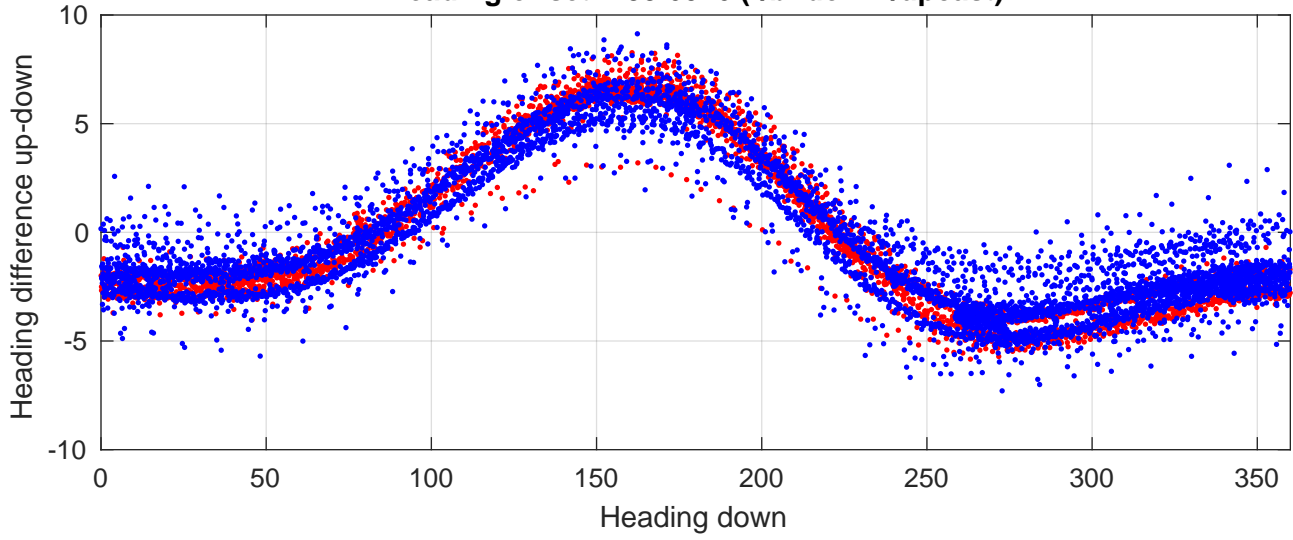

P2E station #4702 (V7) Figure 6

Heading offset : -99.6046 (r/b: down/upcast)

Pitch offset : -3.3068

Roll offset : -4.3487