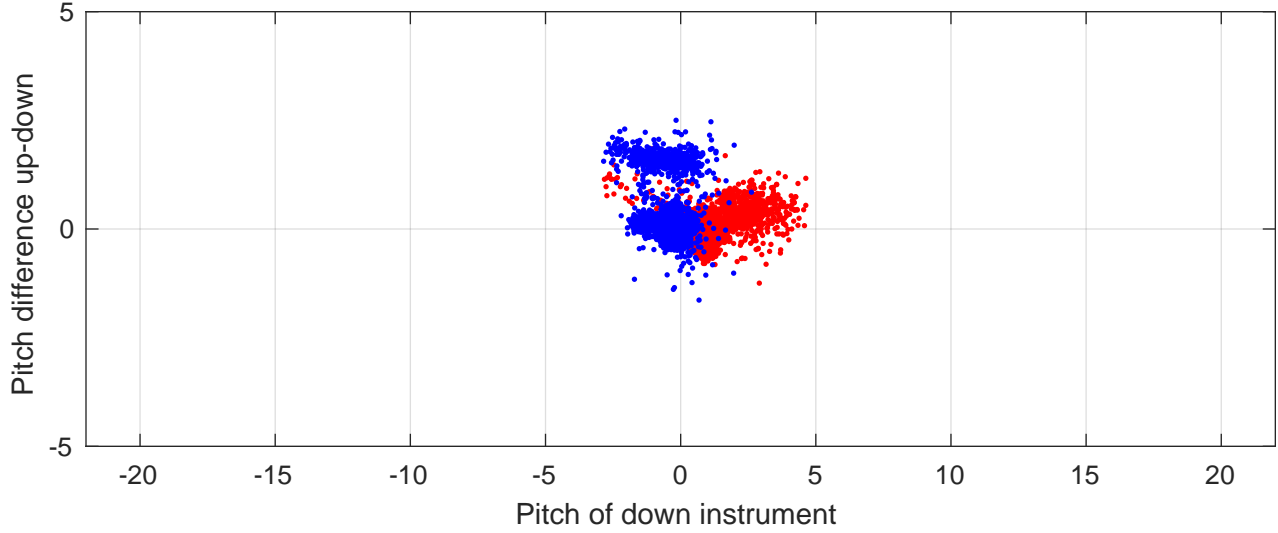

P2E station #4702 (V7) Figure 6

Heading offset : -99.6046 (r/b: down/upcast)

Pitch offset : -3.3068

Roll offset : -4.3487