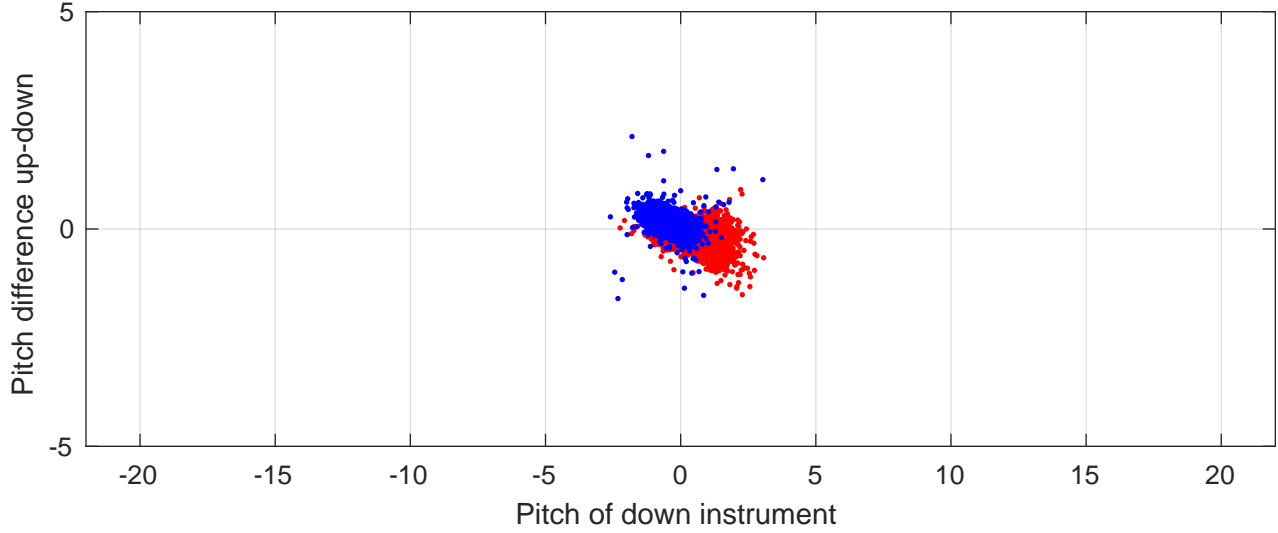

P2E station #4801 (V7) Figure 6

Heading offset : -99.6439 (r/b: down/upcast)

Pitch offset : -2.0752

Roll offset : -2.8704