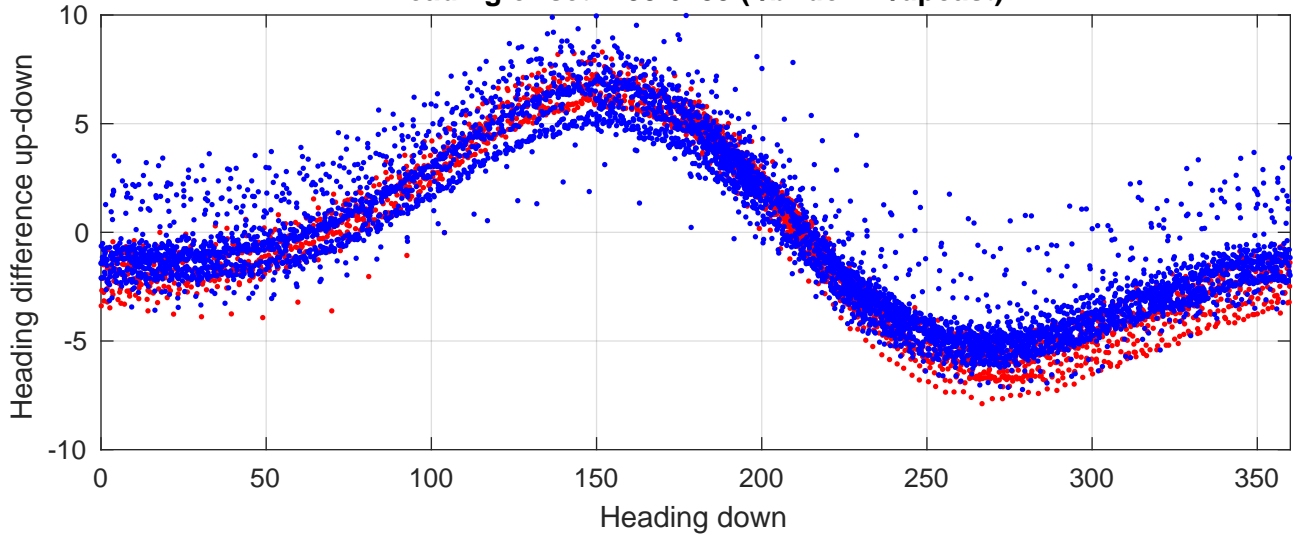

P2E station #4801 (V7) Figure 6

Heading offset : -99.6439 (r/b: down/upcast)

Pitch offset : -2.0752

Roll offset : -2.8704